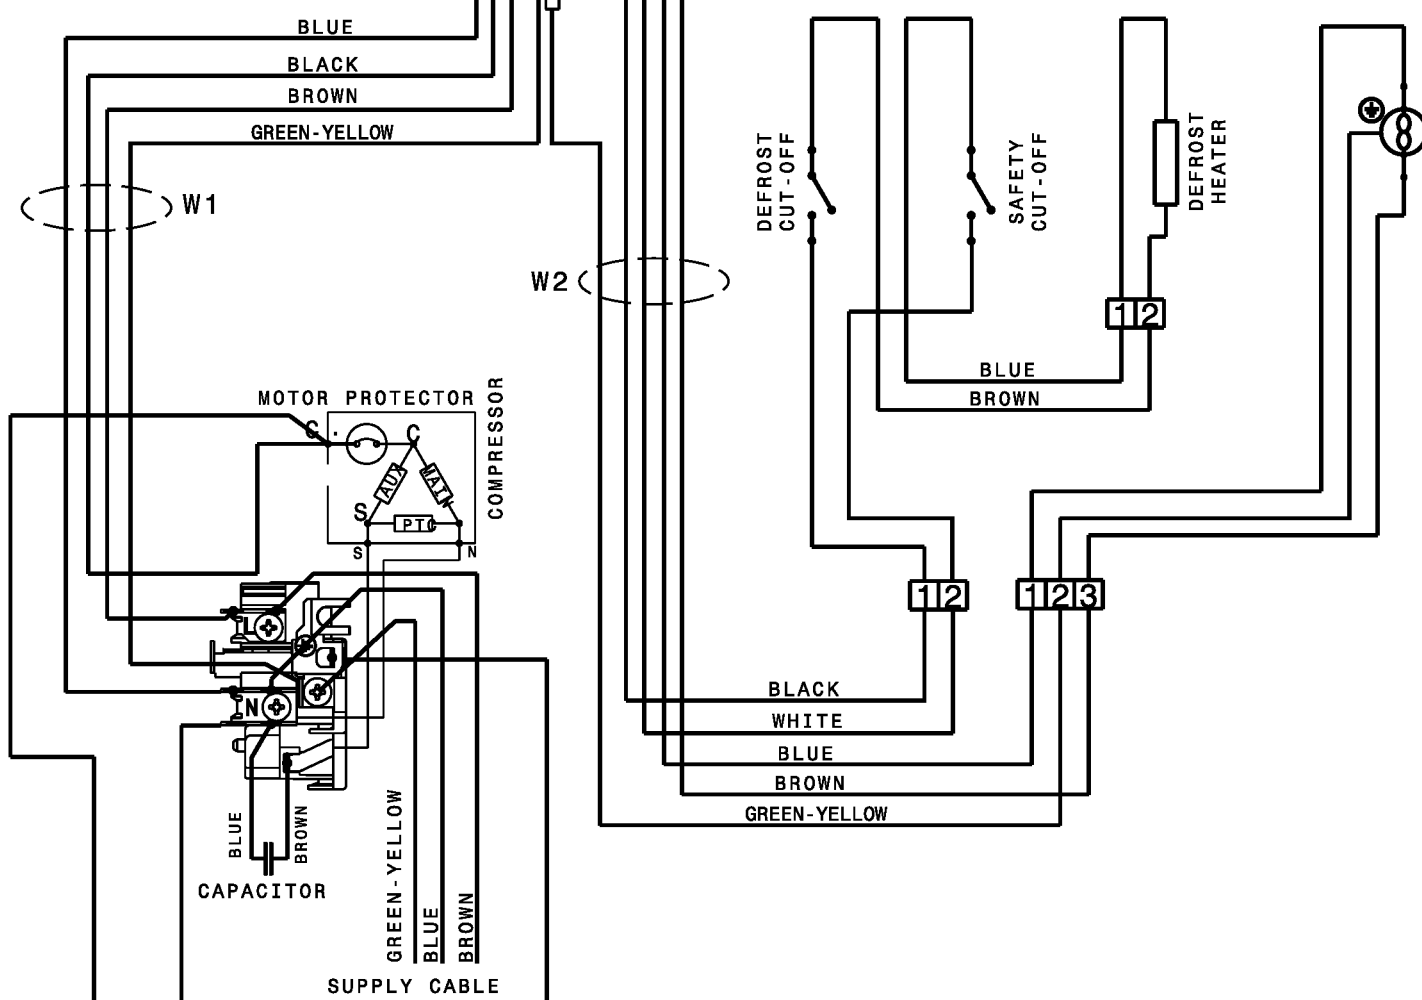

Sensor:  
2425071-09

Ventilator is for UCFF only!  
820FzFFDoD: 2260065-25