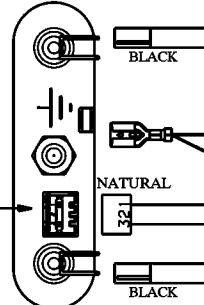

132 735 00/

Wash valve

GREEN

GREEN

Heating element

132 735 10/