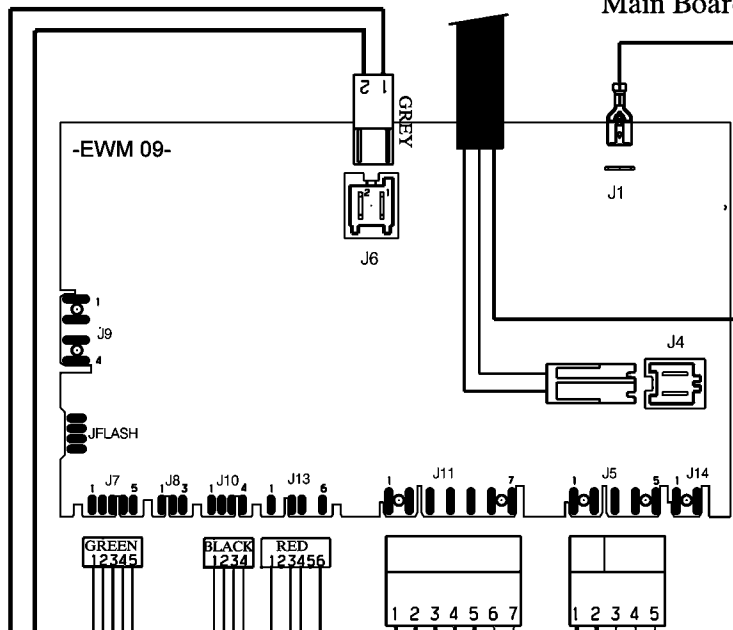

WIRING HARNESSES

P0000300001402

132659904_b

FOR ASSEMBLY CD.13265990/

New Door safety
interlock
-Traditional-
PROMETEO

132 735 60/

Main Board earth

General Earth

132 735 50/

132 735 20/

Analogic pressure
level

132 735 30/

Prewash valve

BROWN

User Interface

132 735 00/

Wash valve

GREEN

GREEN

Heating element

132 735 10/

Drain pump

Temperature probe

132 735 40/

With
1/2 field

Motor earth