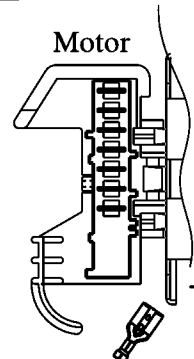

Wash valve

GREEN

GREEN

Heating element

132 735 10/

Drain pump

Temperature probe

132 735 40/

With
1/2 field

Motor earth