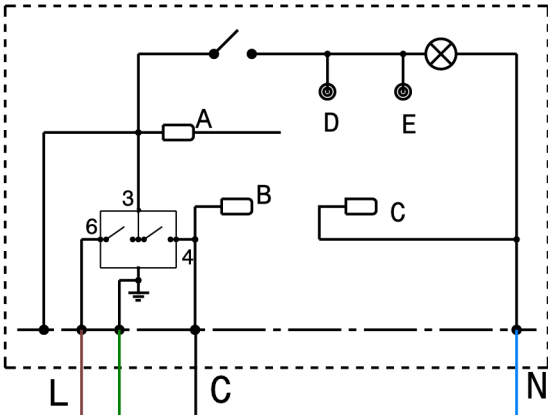

THERMOSTAT BOX

BROWN

YELLOW - GREEN

BLACK

BLUE

BROWN

BLUE

CAPACITOR

YELLOW - GREEN

BLUE

BROWN

EARTH WIRE
CONNECTING TO COMPR.
SUPPORT PLATE