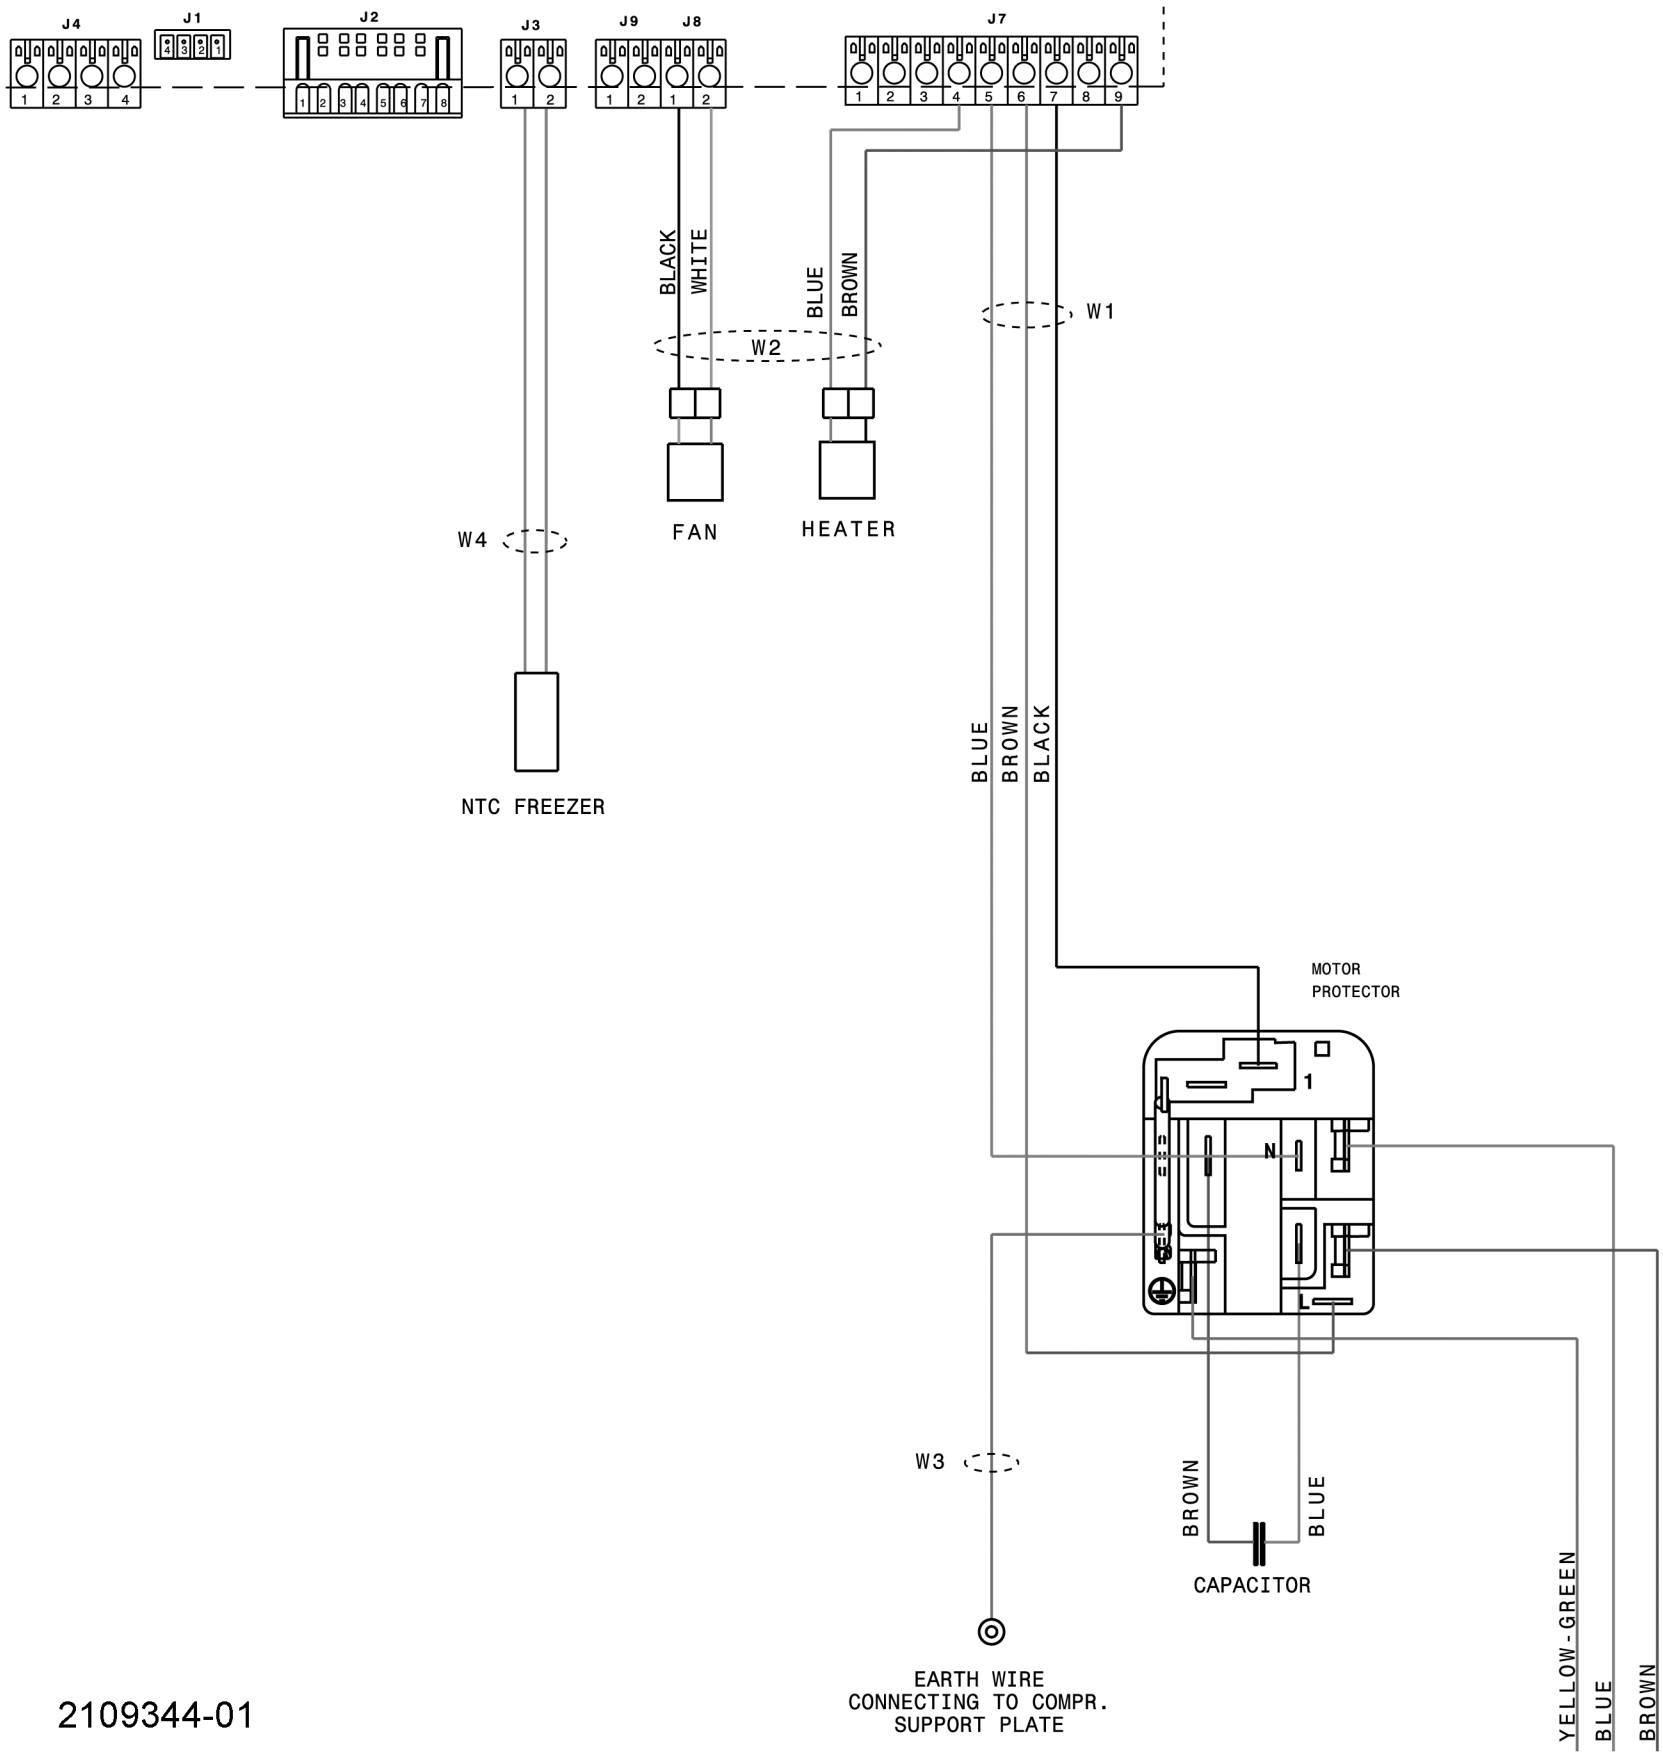

ERF 2001 POWER BOARD

2109344-01

EARTH WIRE
CONNECTING TO COMPR.
SUPPORT PLATE

SUPPLY CABLE