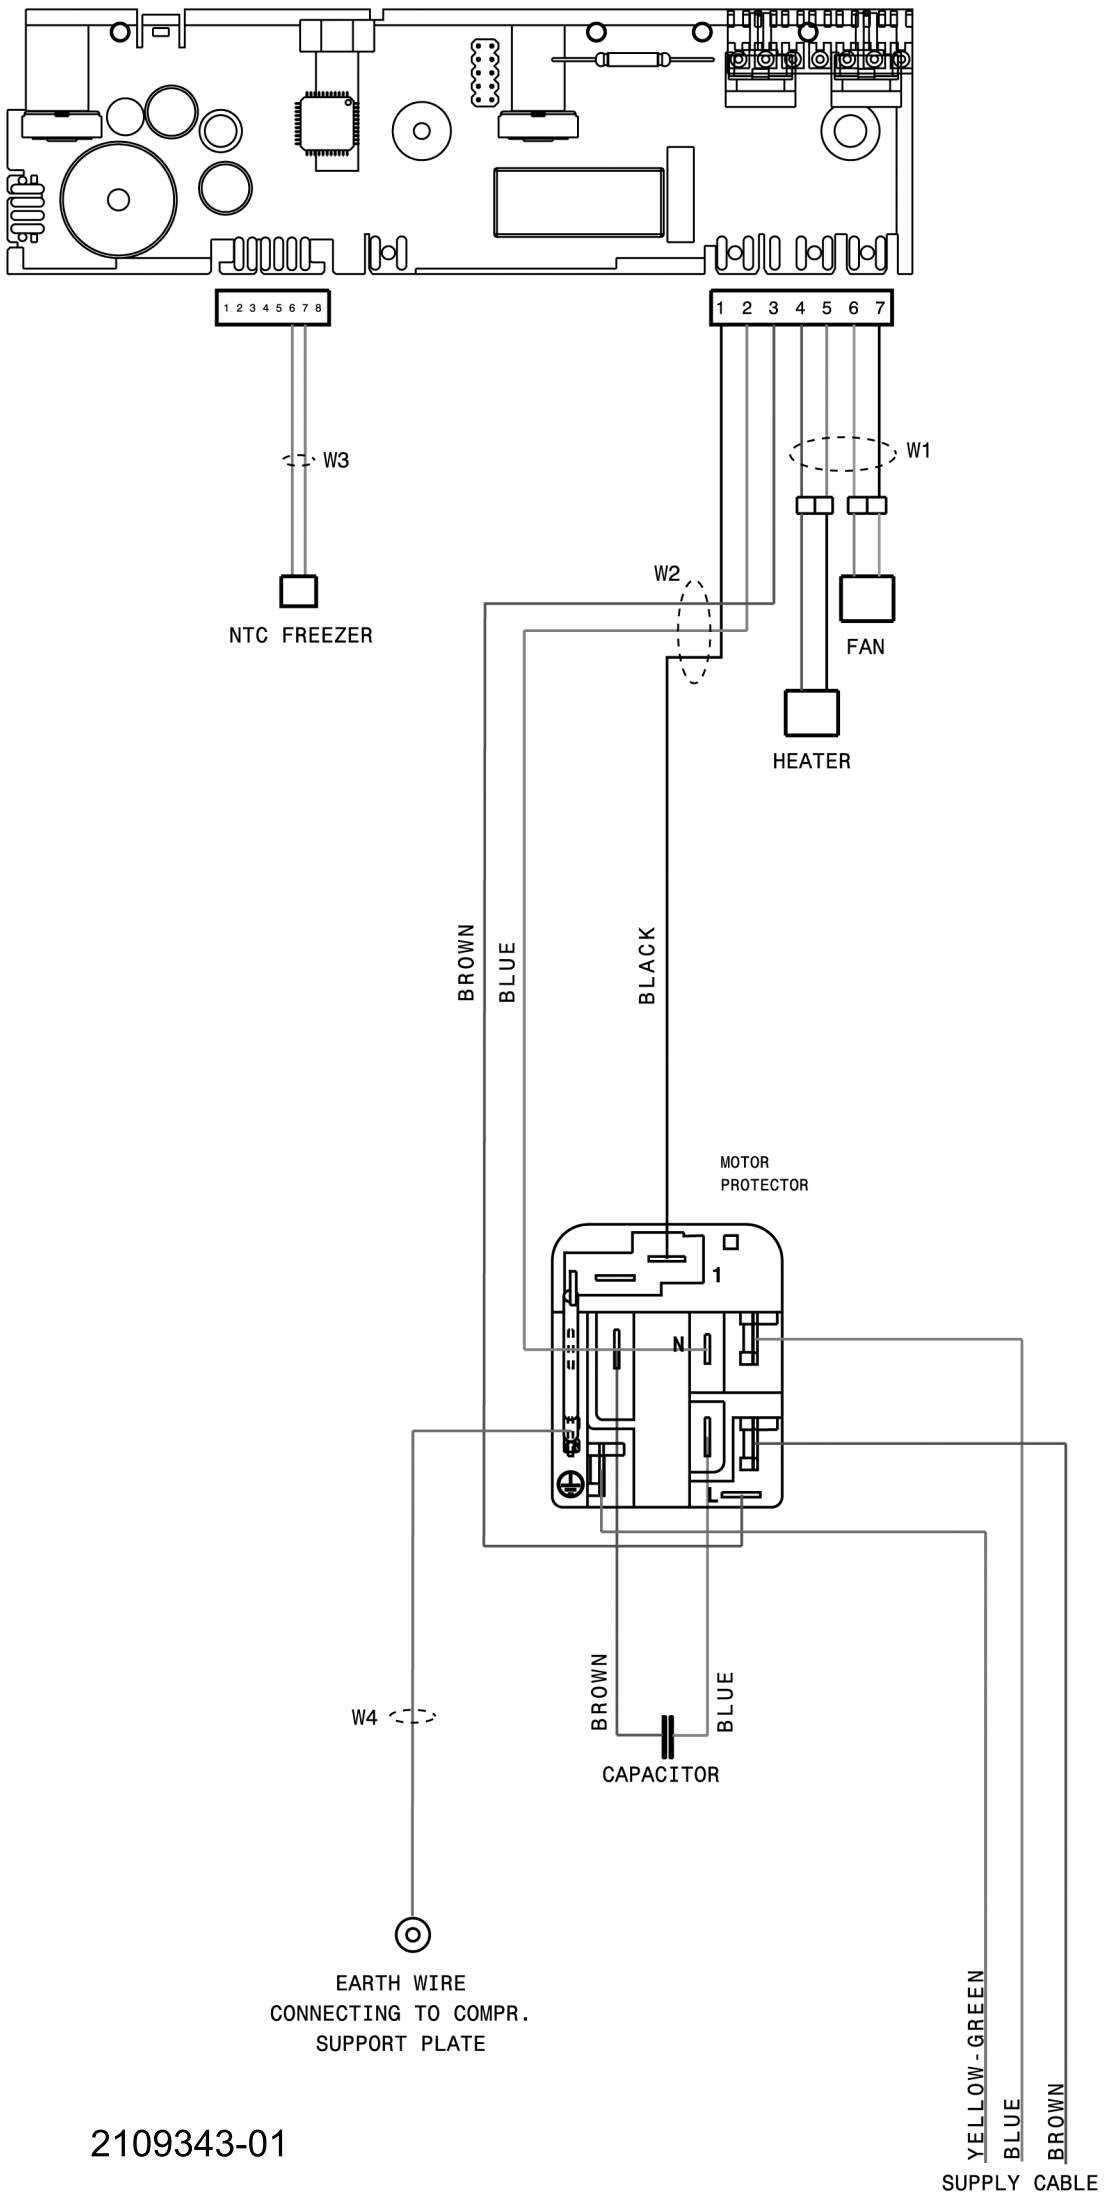

ERF2010 POWER BOARD

2109343-01

YELLOW-GREEN  
BLUE  
BROWN  
SUPPLY CABLE