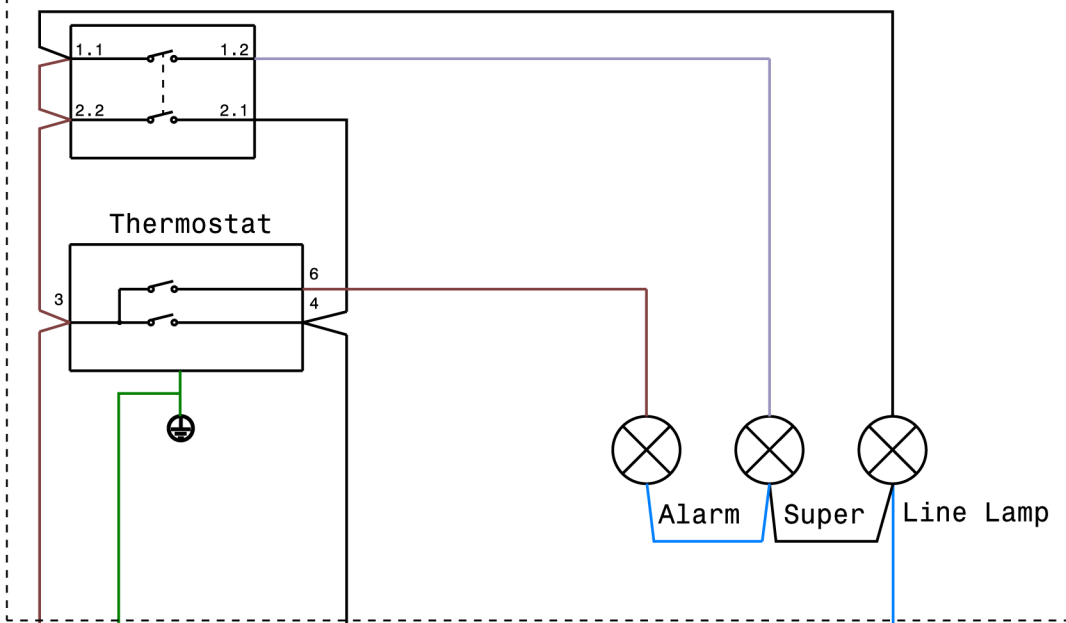

Super Switch

THERMOSTAT BOX

L

C

N

BLUE

MOTOR PROTECTOR

BROWN

BLUE

CAPACITOR

EARTH WIRE
CONNECTING TO COMPR.
SUPPORT PLATE

2109283-01

YELLOW-GREEN

BLUE

BROWN

2109347