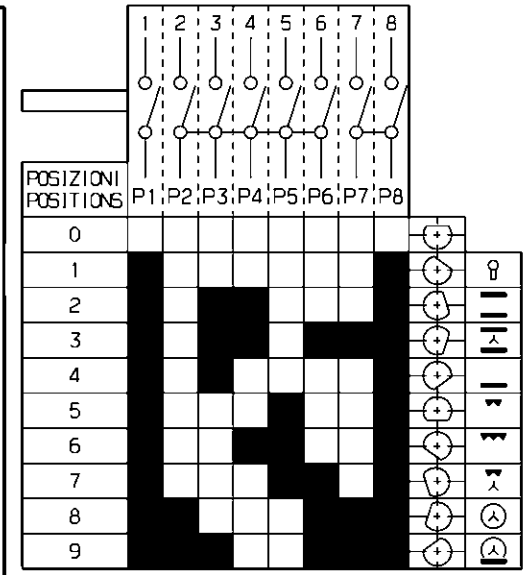

WIRING

**EQUIVALENZA TERMOSTATI DEVIATORI**  
**SWITCH THERMOSTAT EQUIVALENCE**

<p>EGO SERIES 55.17</p>	<p>JAEGER SERIES "TUE"</p>
<p>EGO SERIES 55.19</p>	<p>PRODIGY SERIES TR/741</p>