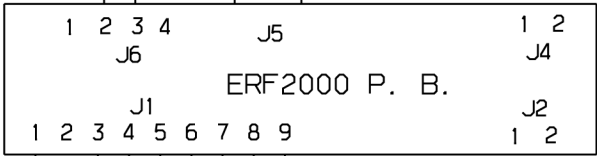

FLAT CABLE
10 WAYS

MAGNETIC VALVE

BLUE

BROWN

YELLOW-GREEN

BLACK

BROWN

BLUE