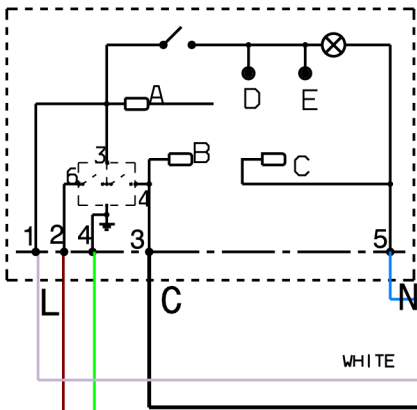

THERMOSTAT BOX

TIMER BOX

YELLOW/GREEN
BLUE
BROWN