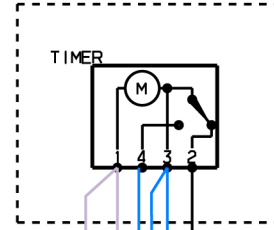

THERMOSTAT BOX

TIMER BOX

YELLOW/GREEN
BLUE
BROWN