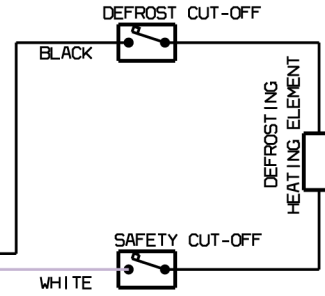

THERMOSTAT BOX

TIMER BOX

YELLOW/GREEN
BLUE
BROWN