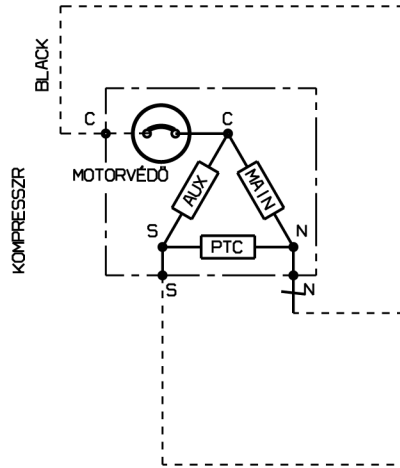

THERMOSTAT BOX

TIMER BOX

YELLOW/GREEN
BLUE
BROWN