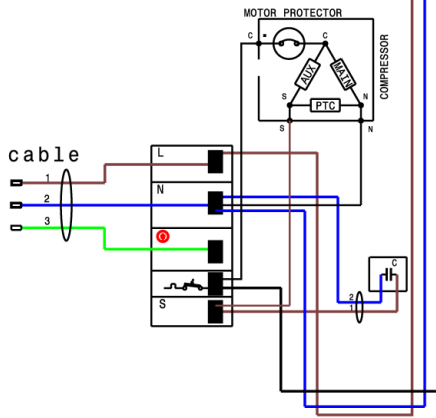

NTC sensor air

NTC sensor evaporator

LAMP SWITCH

LAMP

- 1: BROWN
- 2: BLUE
- 3: GREEN-YELLOW
- 4: BLACK

Supply cable

ESD... & N....-compressor