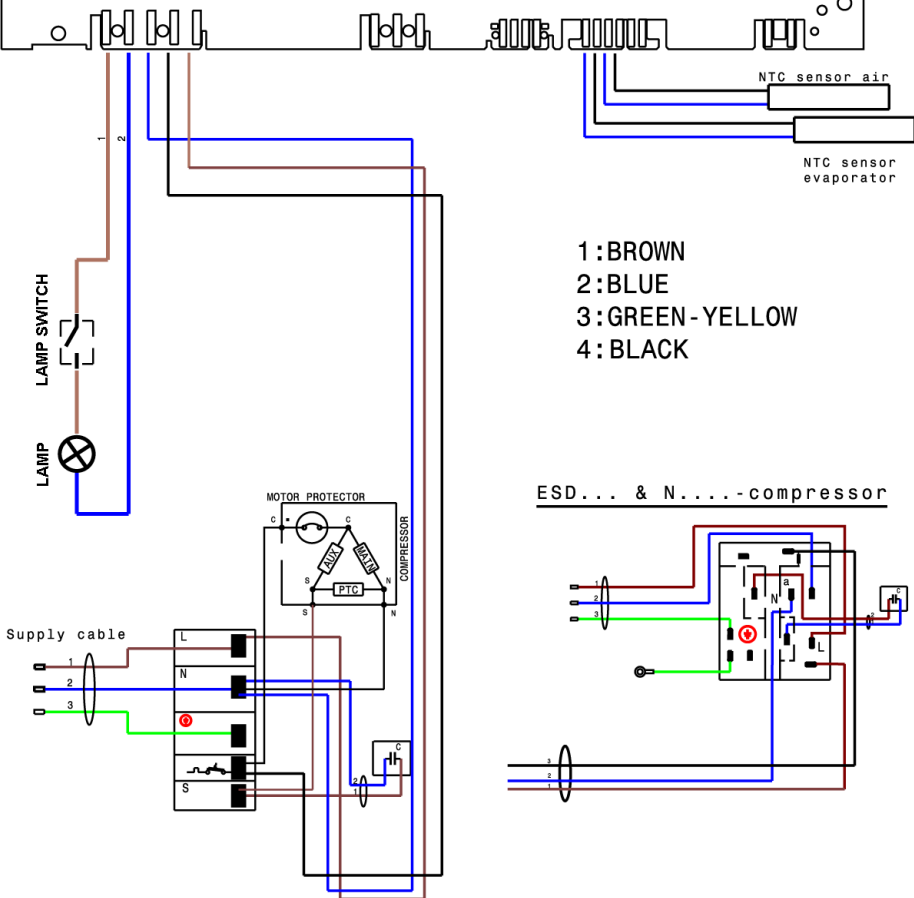

# ERF2020 POWER BOARD

- 1: BROWN
- 2: BLUE
- 3: GREEN-YELLOW
- 4: BLACK

## ESD... & N....-compressor