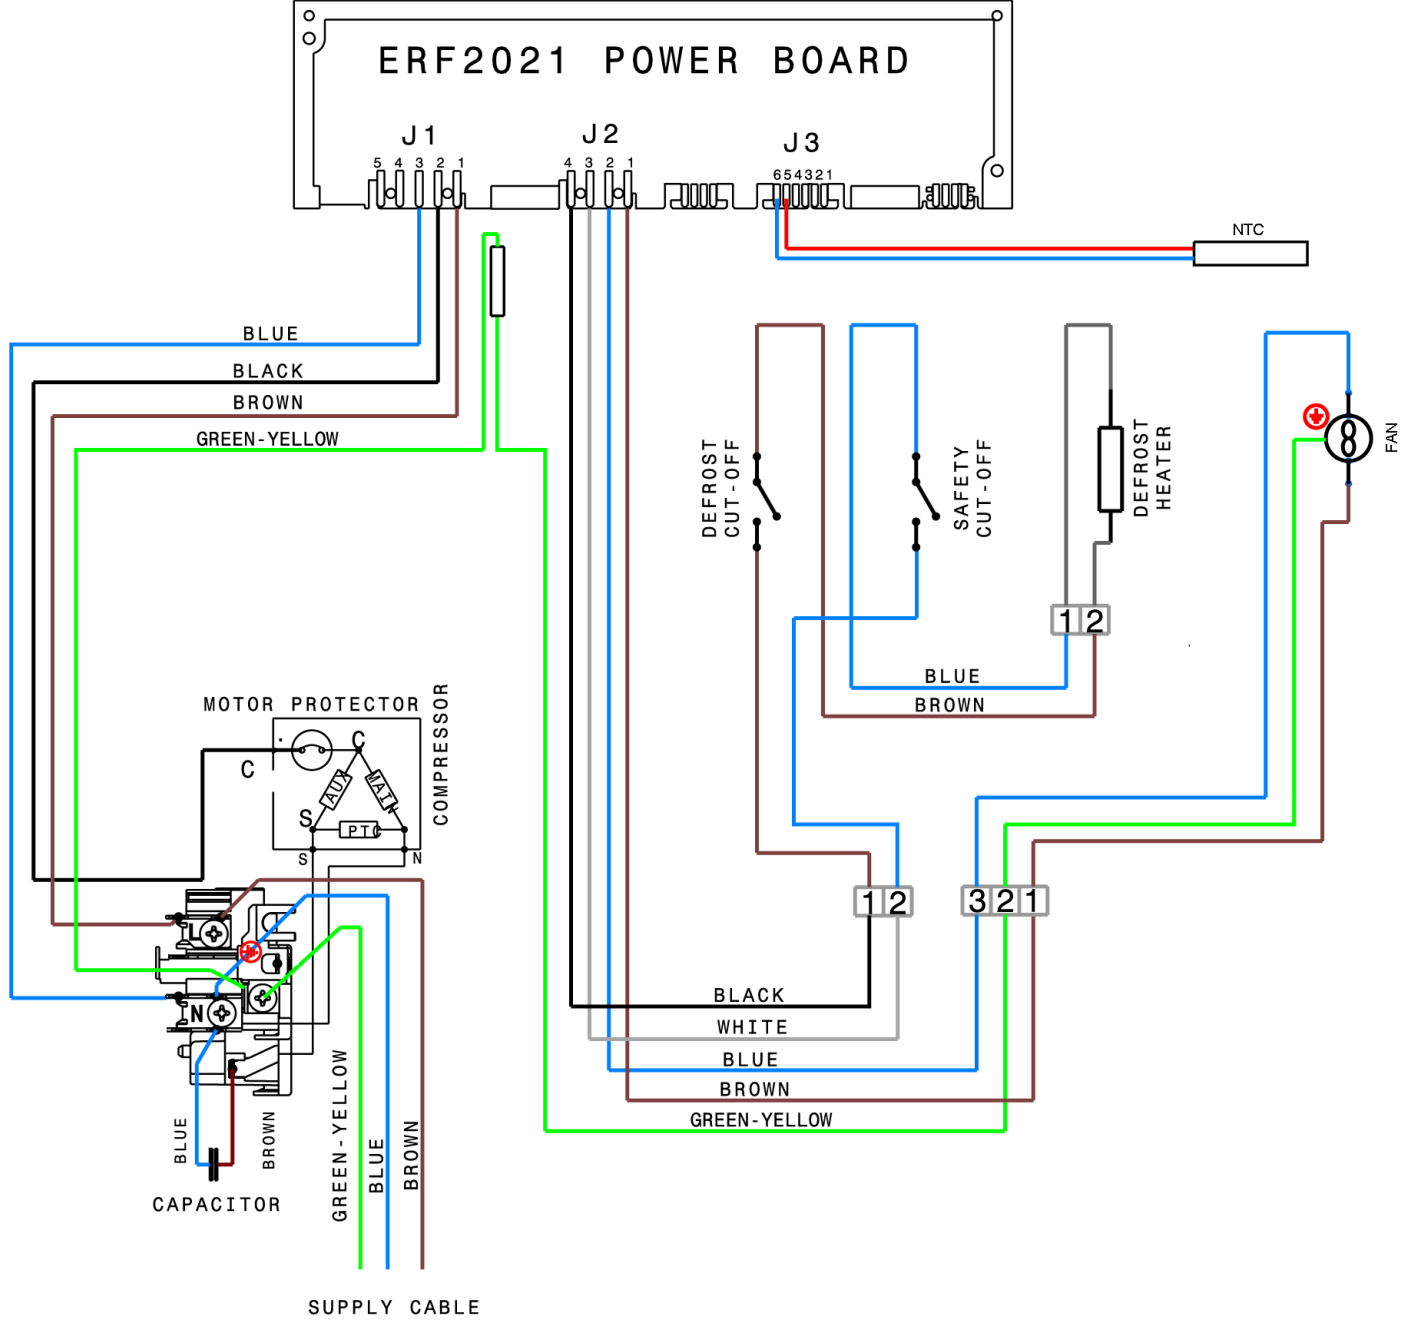

# ERF2021 POWER BOARD

SUPPLY CABLE