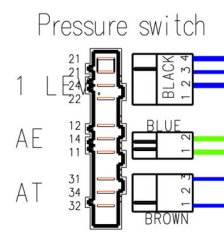

Heating elements

132.12400/

147.18050/

132.12332/

Anti-interference filter

147.15950/

Door safety interlock

Prewash valve