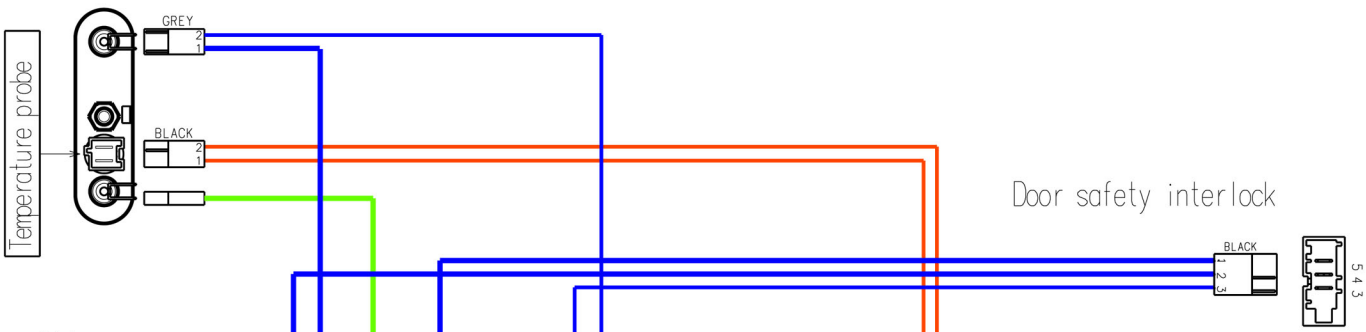

Heating elements

132.12400/

147.18050/

132.12332/

Anti-interference filter

147.15950/

Door safety interlock

Prewash valve

Wash valve

132.12320/

132.12310/

147.16670/