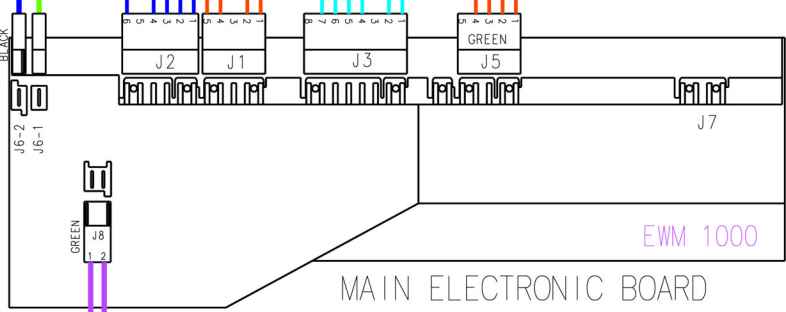

Heating elements

132.12400/

147.18050/

132.12332/

Anti-interference filter

147.15950/

Door safety interlock

Prewash valve

Wash valve

132.12320/

132.12310/

147.16670/