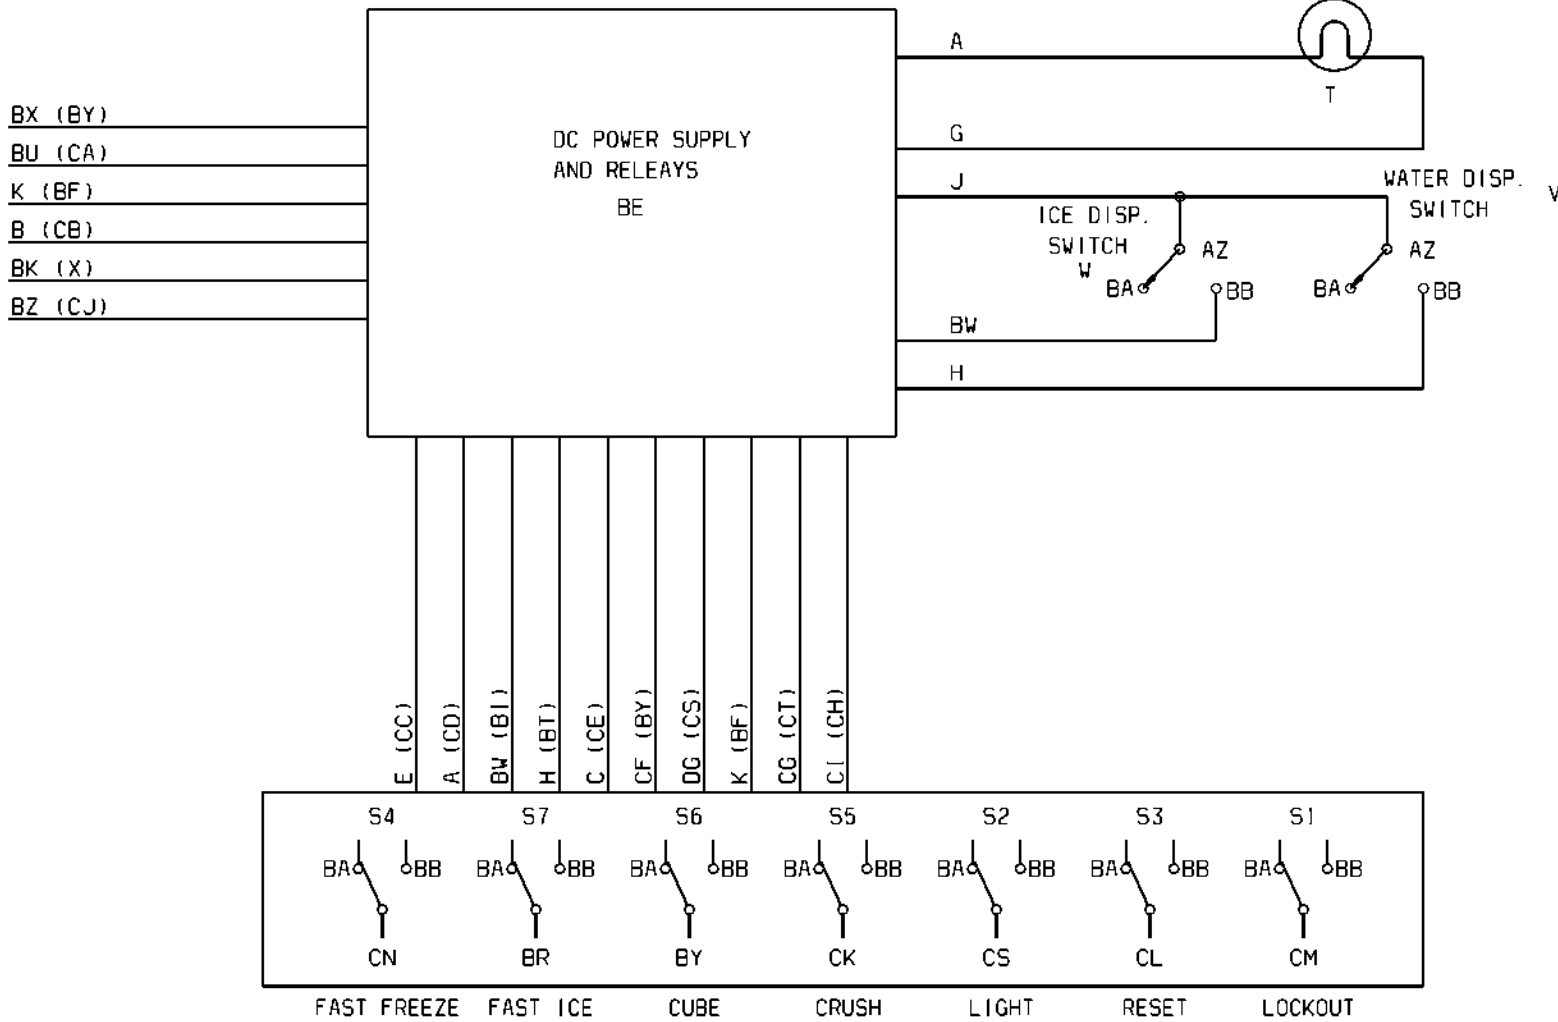

VARIABLE SPEED COMPRESSOR  
AK

P.T.C. STARTER WITH RUN CAPACITOR  
AO

AX  
\*CAPACITOR NOT USED WITH SOME P.T.C. MODELS

AN  
STANDARD COMPRESSOR

ELECTRO-MECHANICAL DISPENSER  
AY

ELECTRONIC DISPENSER  
BC

NOTE:  
-----DENOTES NOT ON ALL MODELS.