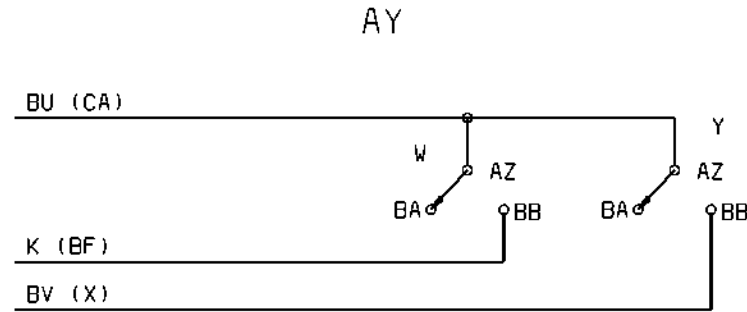

VARIABLE SPEED COMPRESSOR  
AK

P.T.C. STARTER WITH RUN CAPACITOR  
AO

AX  
\*CAPACITOR NOT USED WITH SOME P.T.C. MODELS

AN  
STANDARD COMPRESSOR

ELECTRO-MECHANICAL DISPENSER  
AY

ELECTRONIC DISPENSER  
BC

NOTE:  
-----DENOTES NOT ON ALL MODELS.