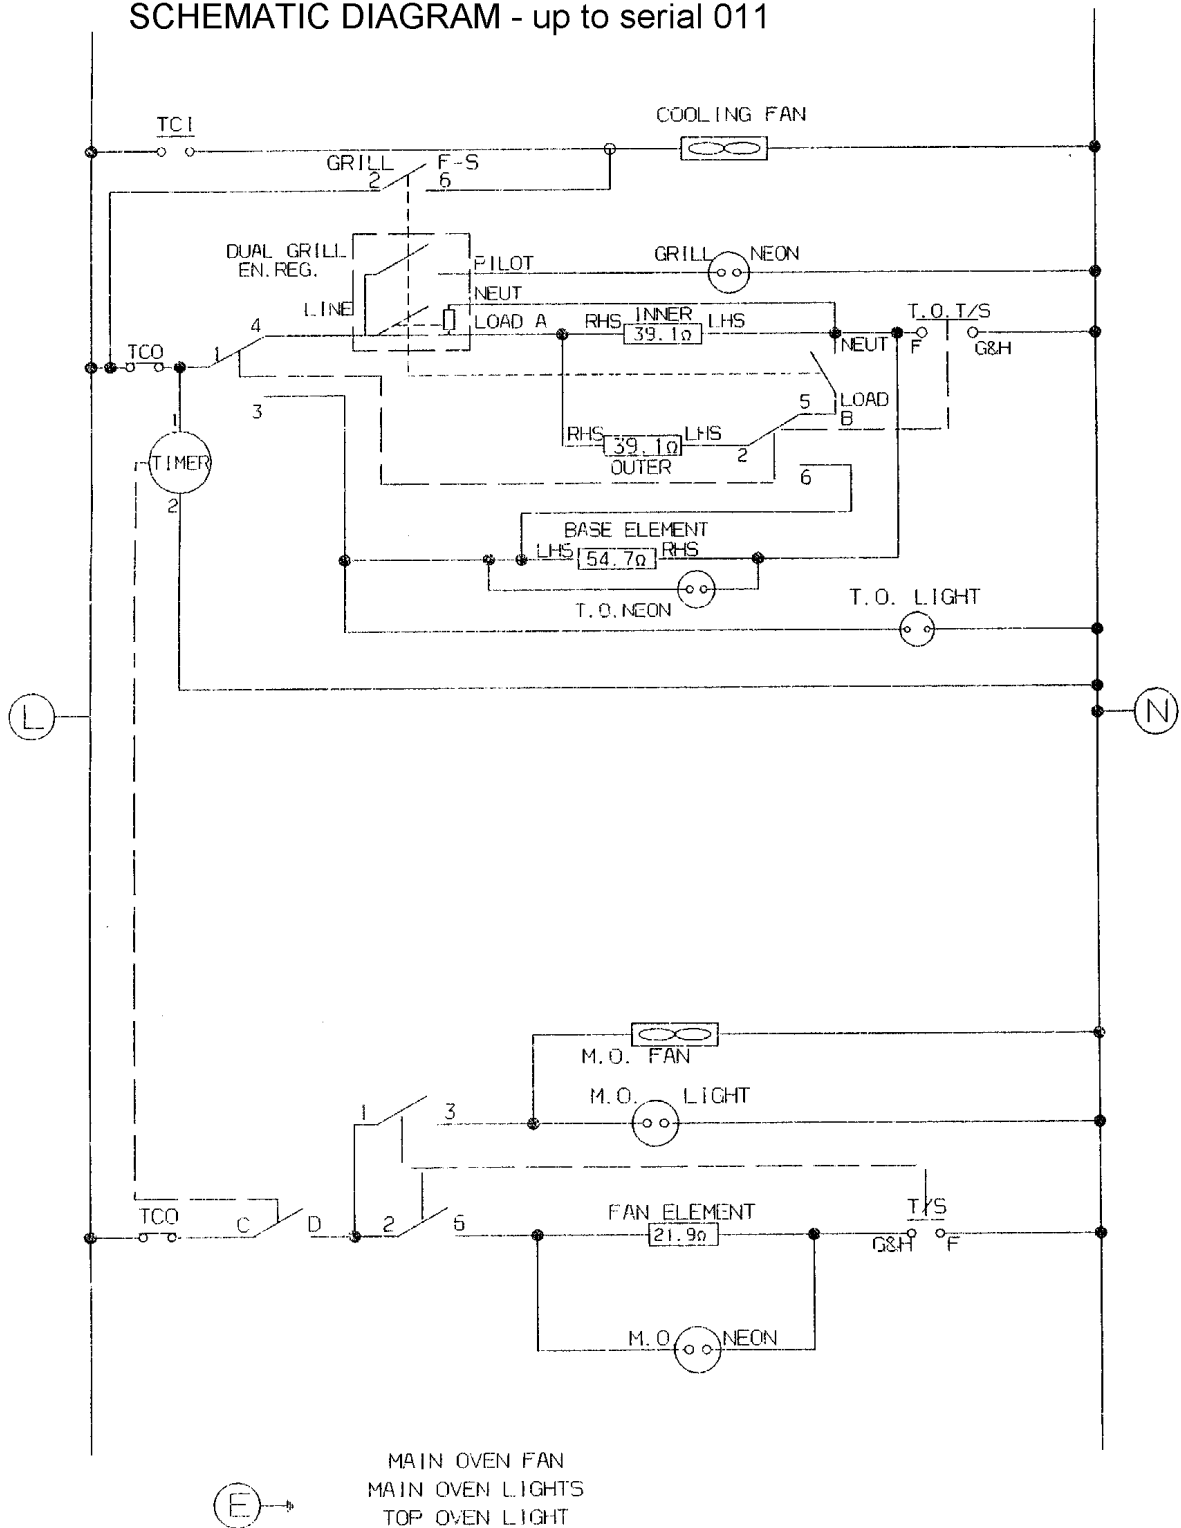

TBE710;ZUA65;ZHF865;E715;EDB715;3210;EDB710

SCHEMATIC DIAGRAM - up to serial 011

TBE710; ZUA65; ZHF865; E715; EDB715; 3210; EDB710

SCHEMATIC DIAGRAM - from serial 012

MAIN OVEN FAN  
 MAIN OVEN LIGHTS  
 TOP OVEN LIGHT  
 GRILL ELEMENT (ZHF865 ONLY)