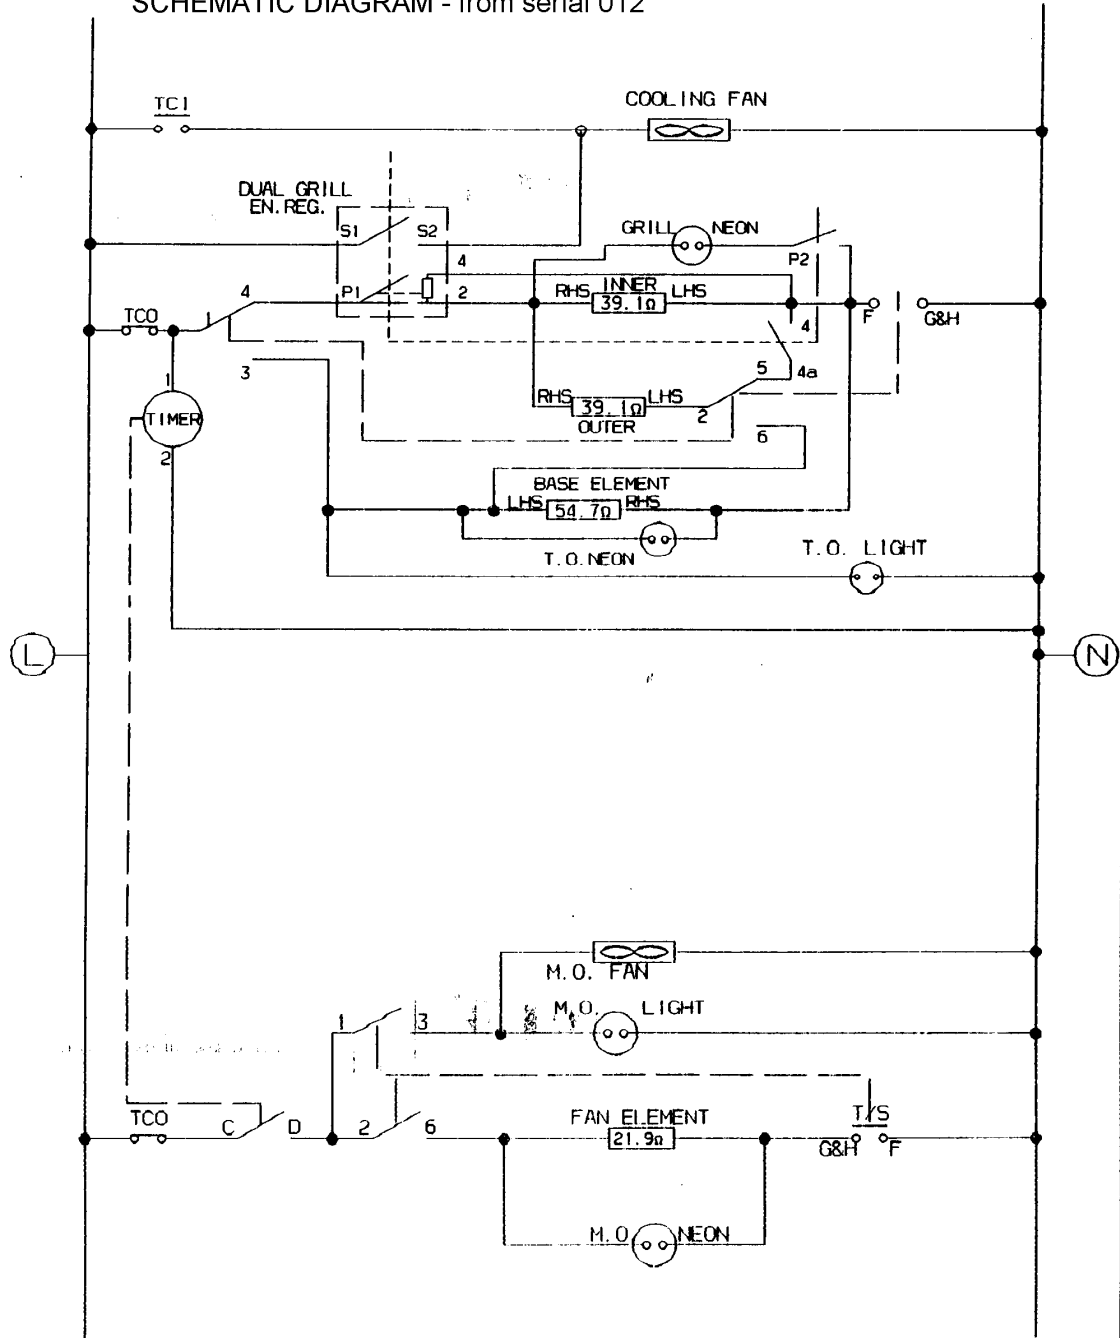

TBE710; ZUA65; ZHF865; E715; EDB715; 3210; EDB710

SCHEMATIC DIAGRAM - from serial 012

(E) →

MAIN OVEN FAN  
 MAIN OVEN LIGHTS  
 TOP OVEN LIGHT  
 GRILL ELEMENT (ZHF865 ONLY)