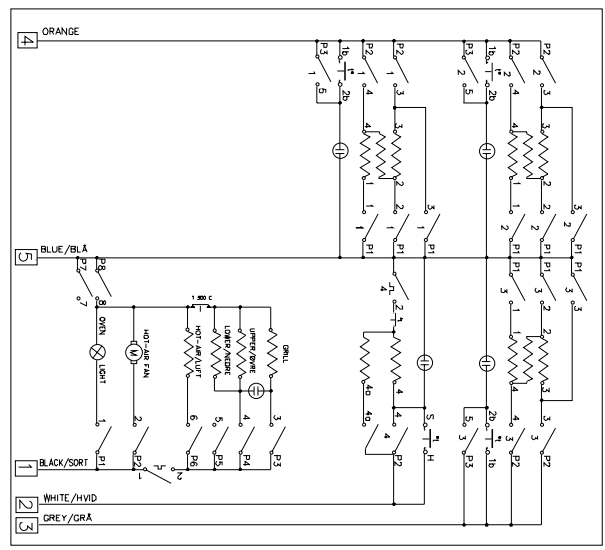

TYPE: CSC400/CFC400
 MODEL: PRODUCT NO.
 ELK 840-1 948,202,019
 ELK 209-1 948,201,072

SWITCH F. HOTAIR ORN/	1	2	3	4	5	6	7	8	9	10	11	12	13	14	15	16	17	18	
AFBORDER F. LUFTRAM																			
OVEN/DVN																			
HOTAIR/VARMLUFT																			
GRILL																			
INTERVAL GRILL																			

POS	ANT	DESCRIPTION	QTY
1	1	HEATING ELEMENT (UPPER)	1
2	1	HEATING ELEMENT (LOWER)	1
3	1	HOT AIR FAN	1
4	1	GRILL	1
5	1	CONTROL PANEL	1
6	1	OVEN BODY	1
7	1	OVEN DOOR	1
8	1	OVEN HANDLE	1
9	1	OVEN LOCK	1
10	1	OVEN THERMISTOR	1
11	1	OVEN THERMISTOR	1
12	1	OVEN THERMISTOR	1
13	1	OVEN THERMISTOR	1
14	1	OVEN THERMISTOR	1
15	1	OVEN THERMISTOR	1
16	1	OVEN THERMISTOR	1
17	1	OVEN THERMISTOR	1
18	1	OVEN THERMISTOR	1