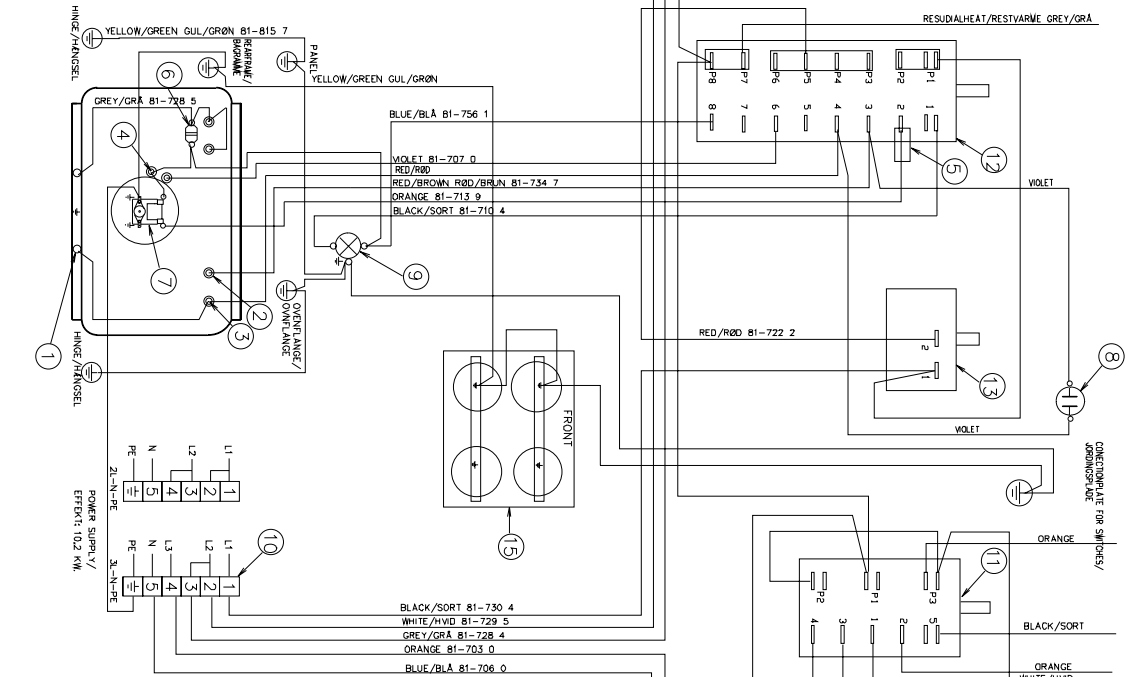

TYPE: CSC400/CFC400
 MODEL: PRODUCT NO.
 ELK 840-1 948,202,019
 ELK 209-1 948,201,072

SWITCH F. HOTAIR ORN/	1	2	3	4	5	6	7	8	9	10	11	12	13	14	15	16	17	18	
AFBORDER F. LUFTRAM																			
OVEN/DVN																			
HOTAIR/VARMLUFT																			
GRILL																			
INTERVAL GRILL																			

POS	ANT	DESCRIPTION	QTY
1	1	HEATING ELEMENT (UPPER)	1
2	1	HEATING ELEMENT (LOWER)	1
3	1	HOT AIR FAN	1
4	1	GRILL	1
5	1	CONTROL PANEL	1
6	1	OVEN BODY	1
7	1	OVEN DOOR	1
8	1	OVEN HANDLE	1
9	1	OVEN LOCK	1
10	1	OVEN THERMISTOR	1
11	1	OVEN THERMISTOR	1
12	1	OVEN THERMISTOR	1
13	1	OVEN THERMISTOR	1
14	1	OVEN THERMISTOR	1
15	1	OVEN THERMISTOR	1
16	1	OVEN THERMISTOR	1
17	1	OVEN THERMISTOR	1
18	1	OVEN THERMISTOR	1