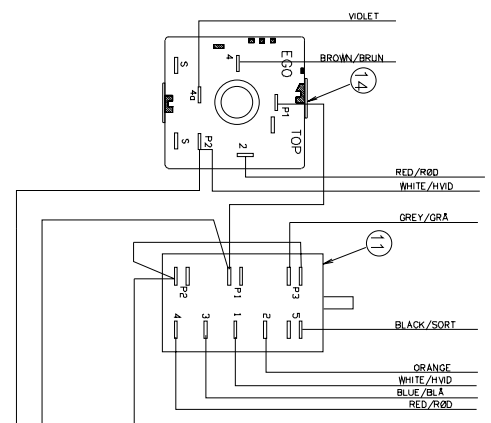

TYPE: CSC400/CFC400
 MODEL: PRODUCT NO.
 ELK 840-1 948,202,019
 ELK 209-1 948,201,072

SWITCH F. HOTAIR ORN/	1	2	3	4	5	6	7	8	9	10	11	12	13	14	15	16	17	18	
AFBORDER F. LUFTRAM																			
OVEN/DVN																			
HOTAIR/VARMLUFT																			
GRILL																			
INTERVAL GRILL																			

POS	ANT	DESCRIPTION	QTY
1	1	HEATING ELEMENT (UPPER)	1
2	1	HEATING ELEMENT (LOWER)	1
3	1	HOT AIR FAN	1
4	1	GRILL	1
5	1	CONTROL PANEL	1
6	1	OVEN BODY	1
7	1	OVEN DOOR	1
8	1	OVEN HANDLE	1
9	1	OVEN LOCK	1
10	1	OVEN THERMISTOR	1
11	1	OVEN THERMISTOR	1
12	1	OVEN THERMISTOR	1
13	1	OVEN THERMISTOR	1
14	1	OVEN THERMISTOR	1
15	1	OVEN THERMISTOR	1
16	1	OVEN THERMISTOR	1
17	1	OVEN THERMISTOR	1
18	1	OVEN THERMISTOR	1