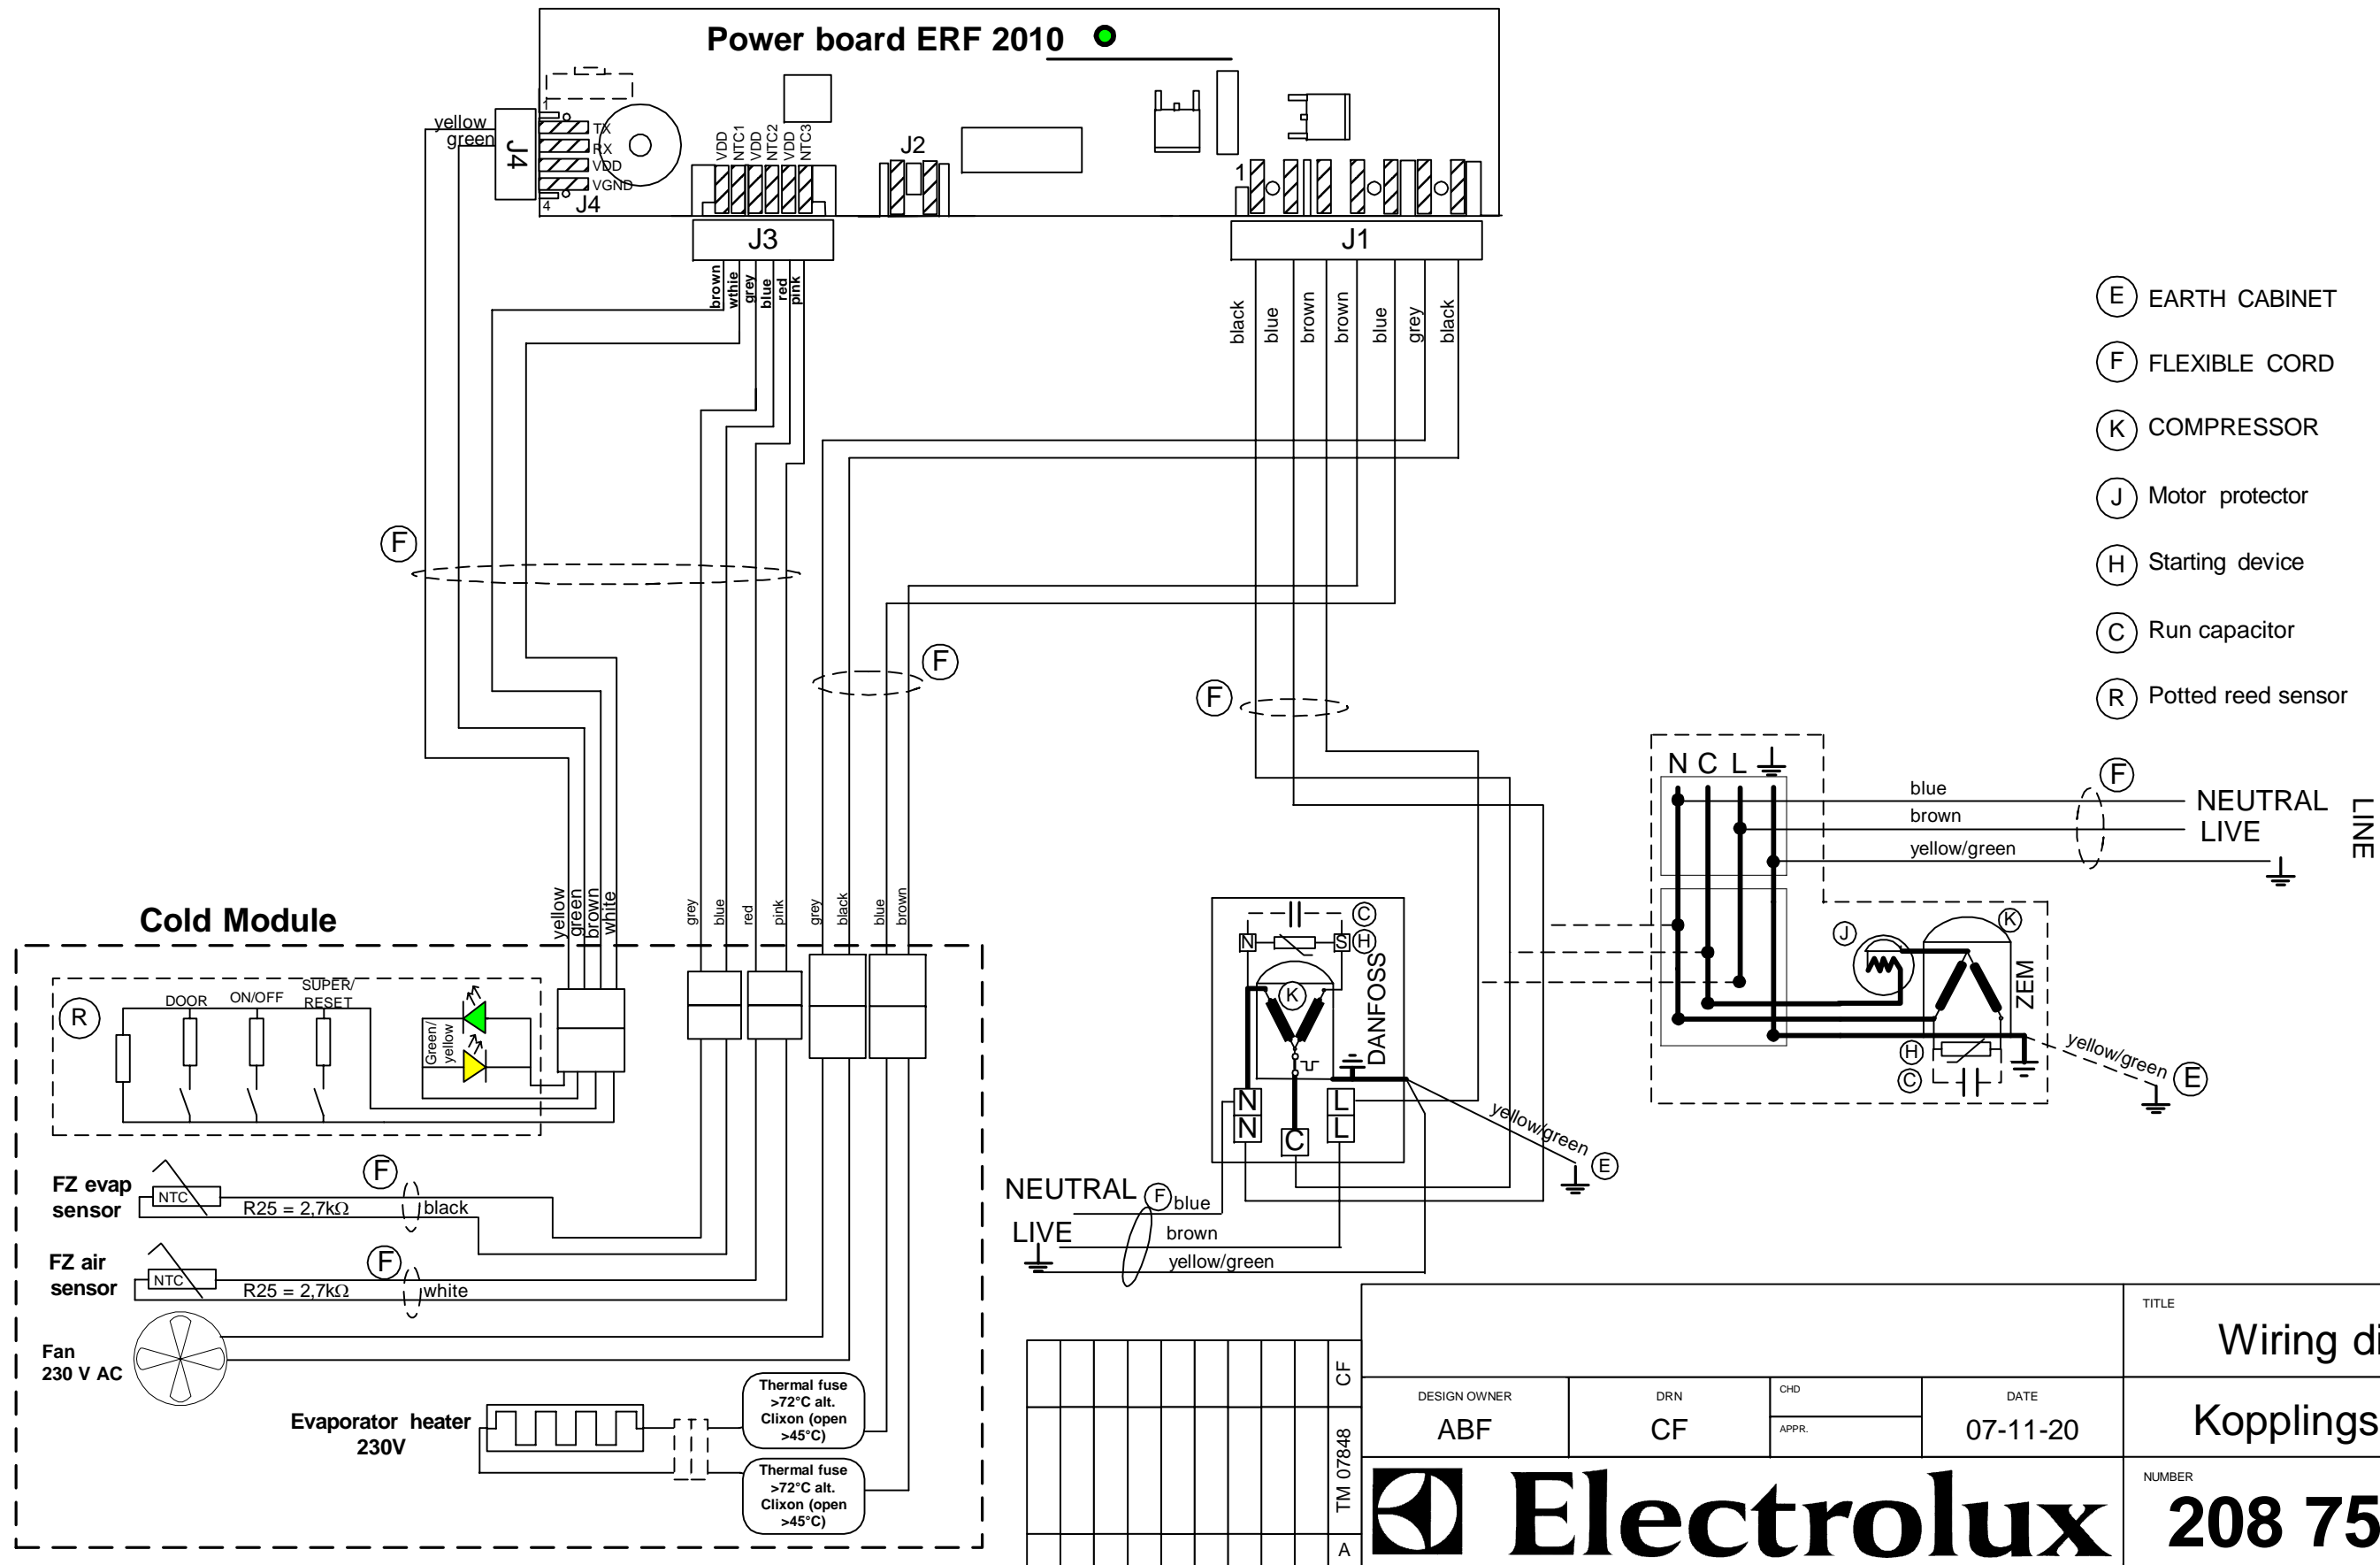

Internal Control No Frost

Drawing created in Visio

208 75 59-00
Variant No.

TITLE				Wiring diagram	
DATE				07-11-20	
NUMBER				208 75 59	
REV				A	

DESIGN OWNER	DRN	CHD	DATE
ABF	CF	APPR.	07-11-20

TM 07848	CF
A	