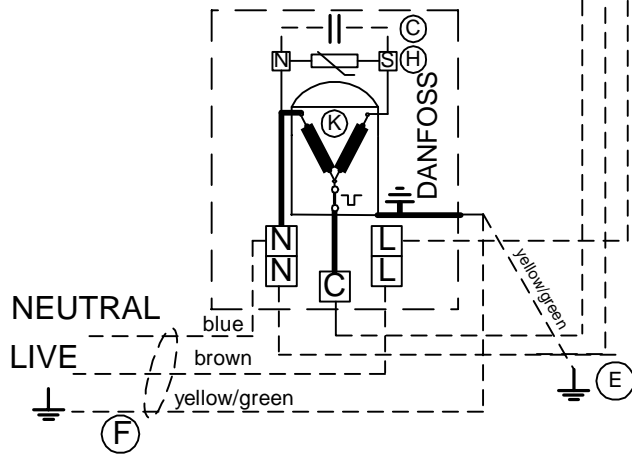

- (C) RUN CAPACITOR
- (E) EARTH CABINET
- (F) FLEXIBLE CORD
- (H) STARTING DEVICE
- (L) LAMP
- (I) LAMP SWITCH
- (K) COMPRESSOR

A	TM 07552	CF

208 72 69-00  
Variant No.

				TITLE <b>Wiring diagram</b>	
DESIGN OWNER <b>ABF</b>	DRN <b>CF</b>	CHD APPR.	DATE <b>07-06-25</b>	<b>Kopplingschema</b>	
<b>Electrolux</b>				NUMBER <b>208 72 69</b>	REV <b>A</b>