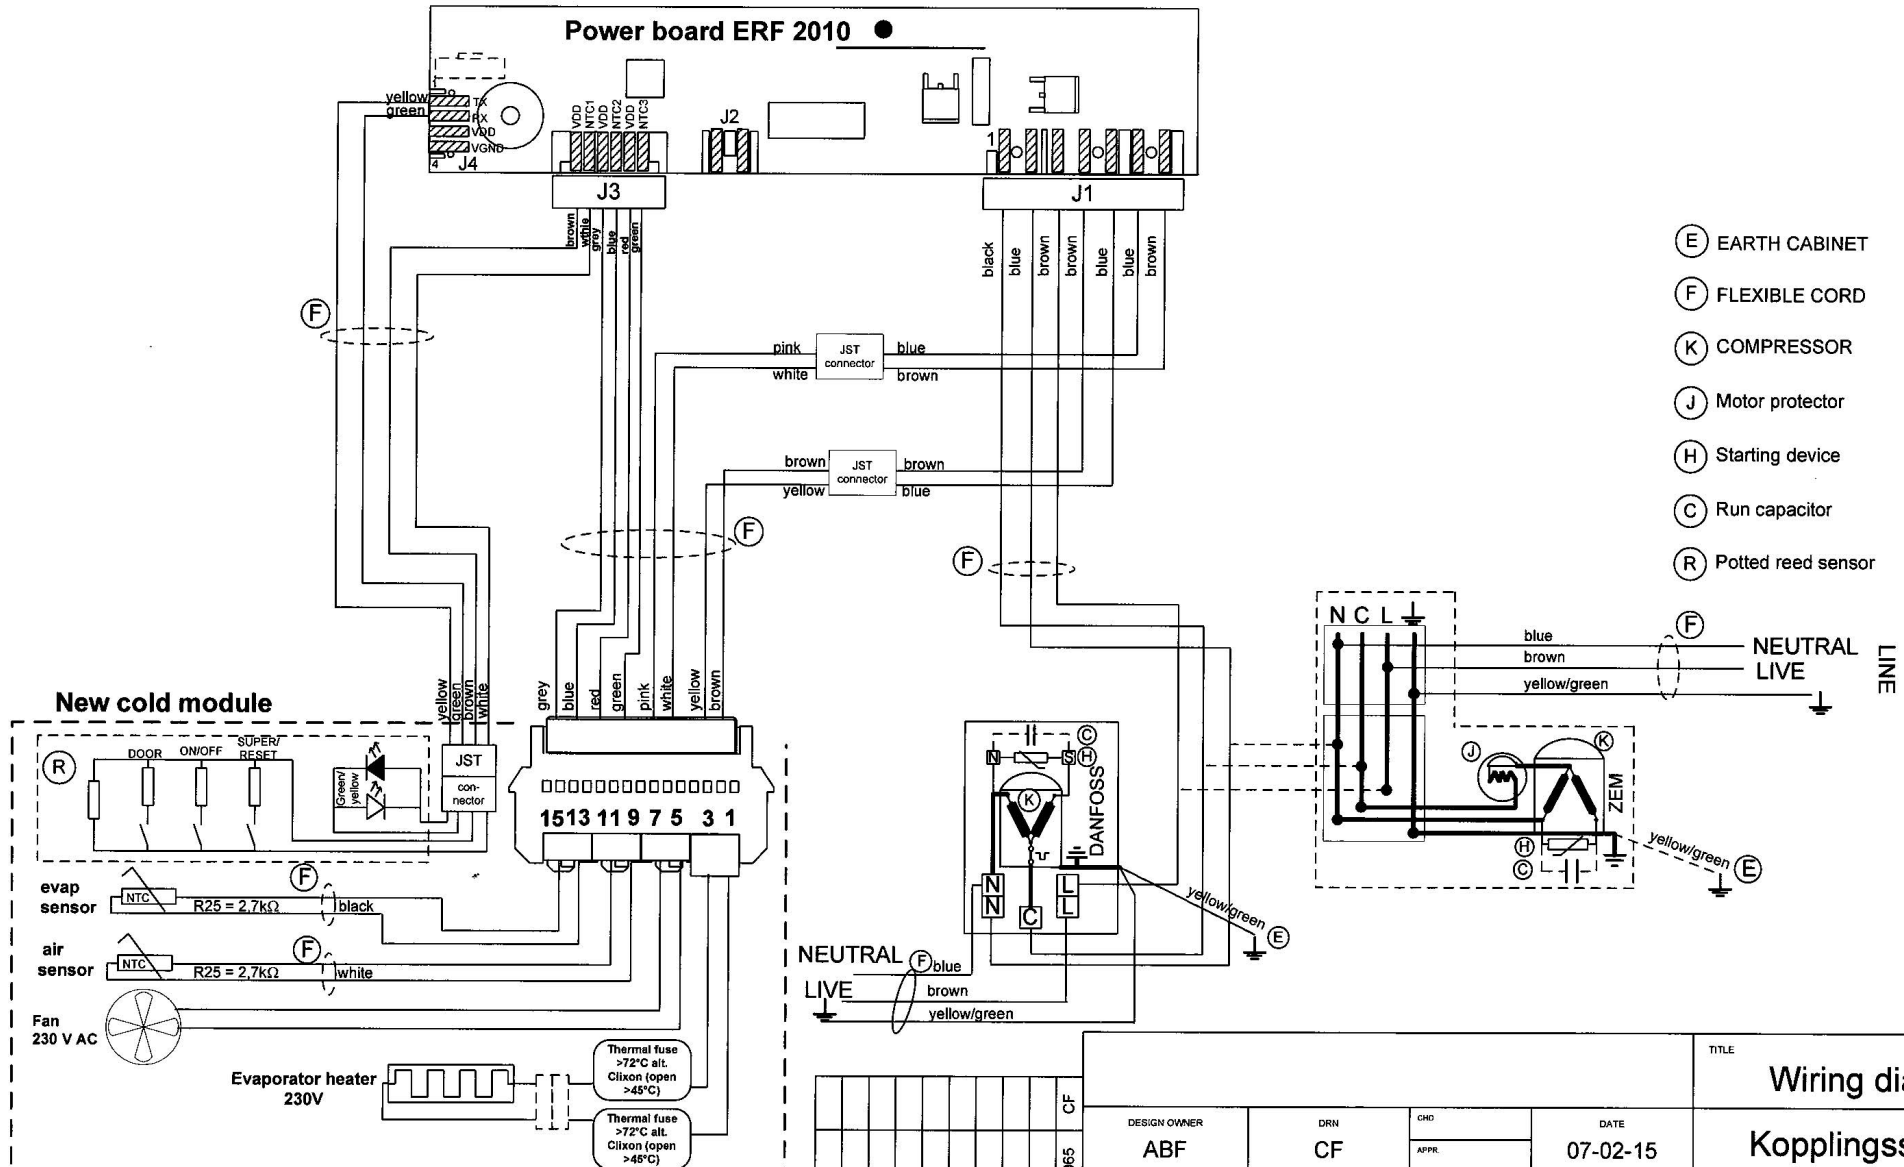

Cost cut No Frost

Drawing created in Visio

208 69 21-00
Variant No.

				TITLE Wiring diagram	
DESIGN OWNER ABF		DRN CF	CHD APPR	DATE 07-02-15	
				NUMBER 208 69 21	
				REV A	

208 69 21