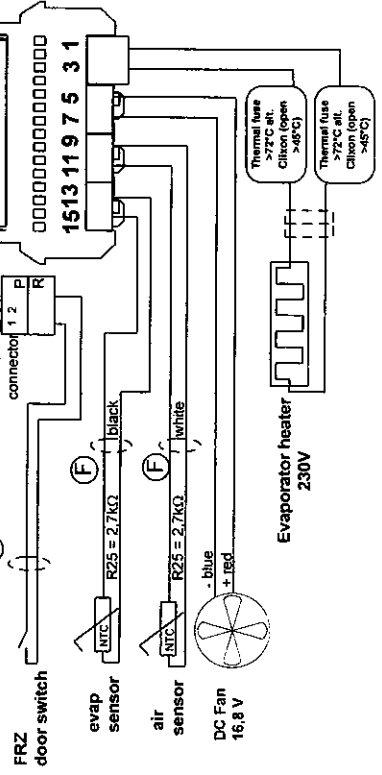

Static combi with No frost, Slot in

Visualisation board
door switch
(reed element)

Power board

LED Drive

LED flood light

- (E) Earth cabinet
- (F) Flexible cord
- (J) Motor protector
- (I) Lamp switch
- (L) 12 V halogen Lamp
- (K) Compressor
- (C) Run capacitor
- (M) Ventilation Fan 230 V

New cold module

Static combi with No Frost, Slot In

Variant No. 208 68 59-00

DESIGN OWNER	ABF	DRW	CF	DATE	07-03-01	TITLE	REF and No frost
--------------	-----	-----	----	------	----------	-------	------------------

TM 07259	TM 07259	TM 07259	TM 07259	TM 07259	TM 07259	TM 07259	TM 07259
----------	----------	----------	----------	----------	----------	----------	----------

Electrolux

208 68 59

REF and No frost

Variant No.