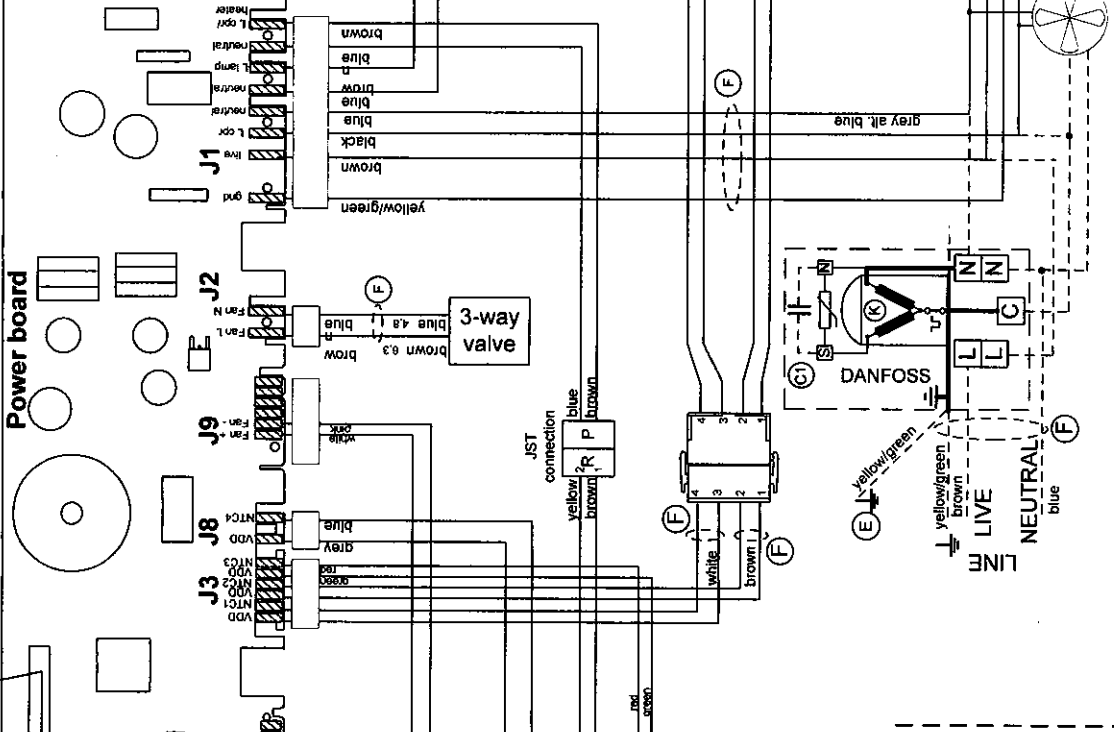

Static combi with No frost, Slot in

Visualisation board
door switch
(reed element)

Power board

LED Drive

LED flood light

- (E) Earth cabinet
- (F) Flexible cord
- (J) Motor protector
- (I) Lamp switch
- (L) 12 V halogen Lamp
- (K) Compressor
- (C) Run capacitor
- (M) Ventilation Fan 230 V

New cold module

Static combi with No Frost, Slot In

Variant No. 208 68 59-00

DESIGN OWNER	ABF	DRW	CF	DATE	07-03-01	TITLE	REF and No frost
--------------	-----	-----	----	------	----------	-------	------------------

TM 07259	TM 07259	TM 07259	TM 07259	TM 07259	TM 07259	TM 07259	TM 07259
----------	----------	----------	----------	----------	----------	----------	----------

Electrolux

208 68 59

REF and No frost

Variant No.