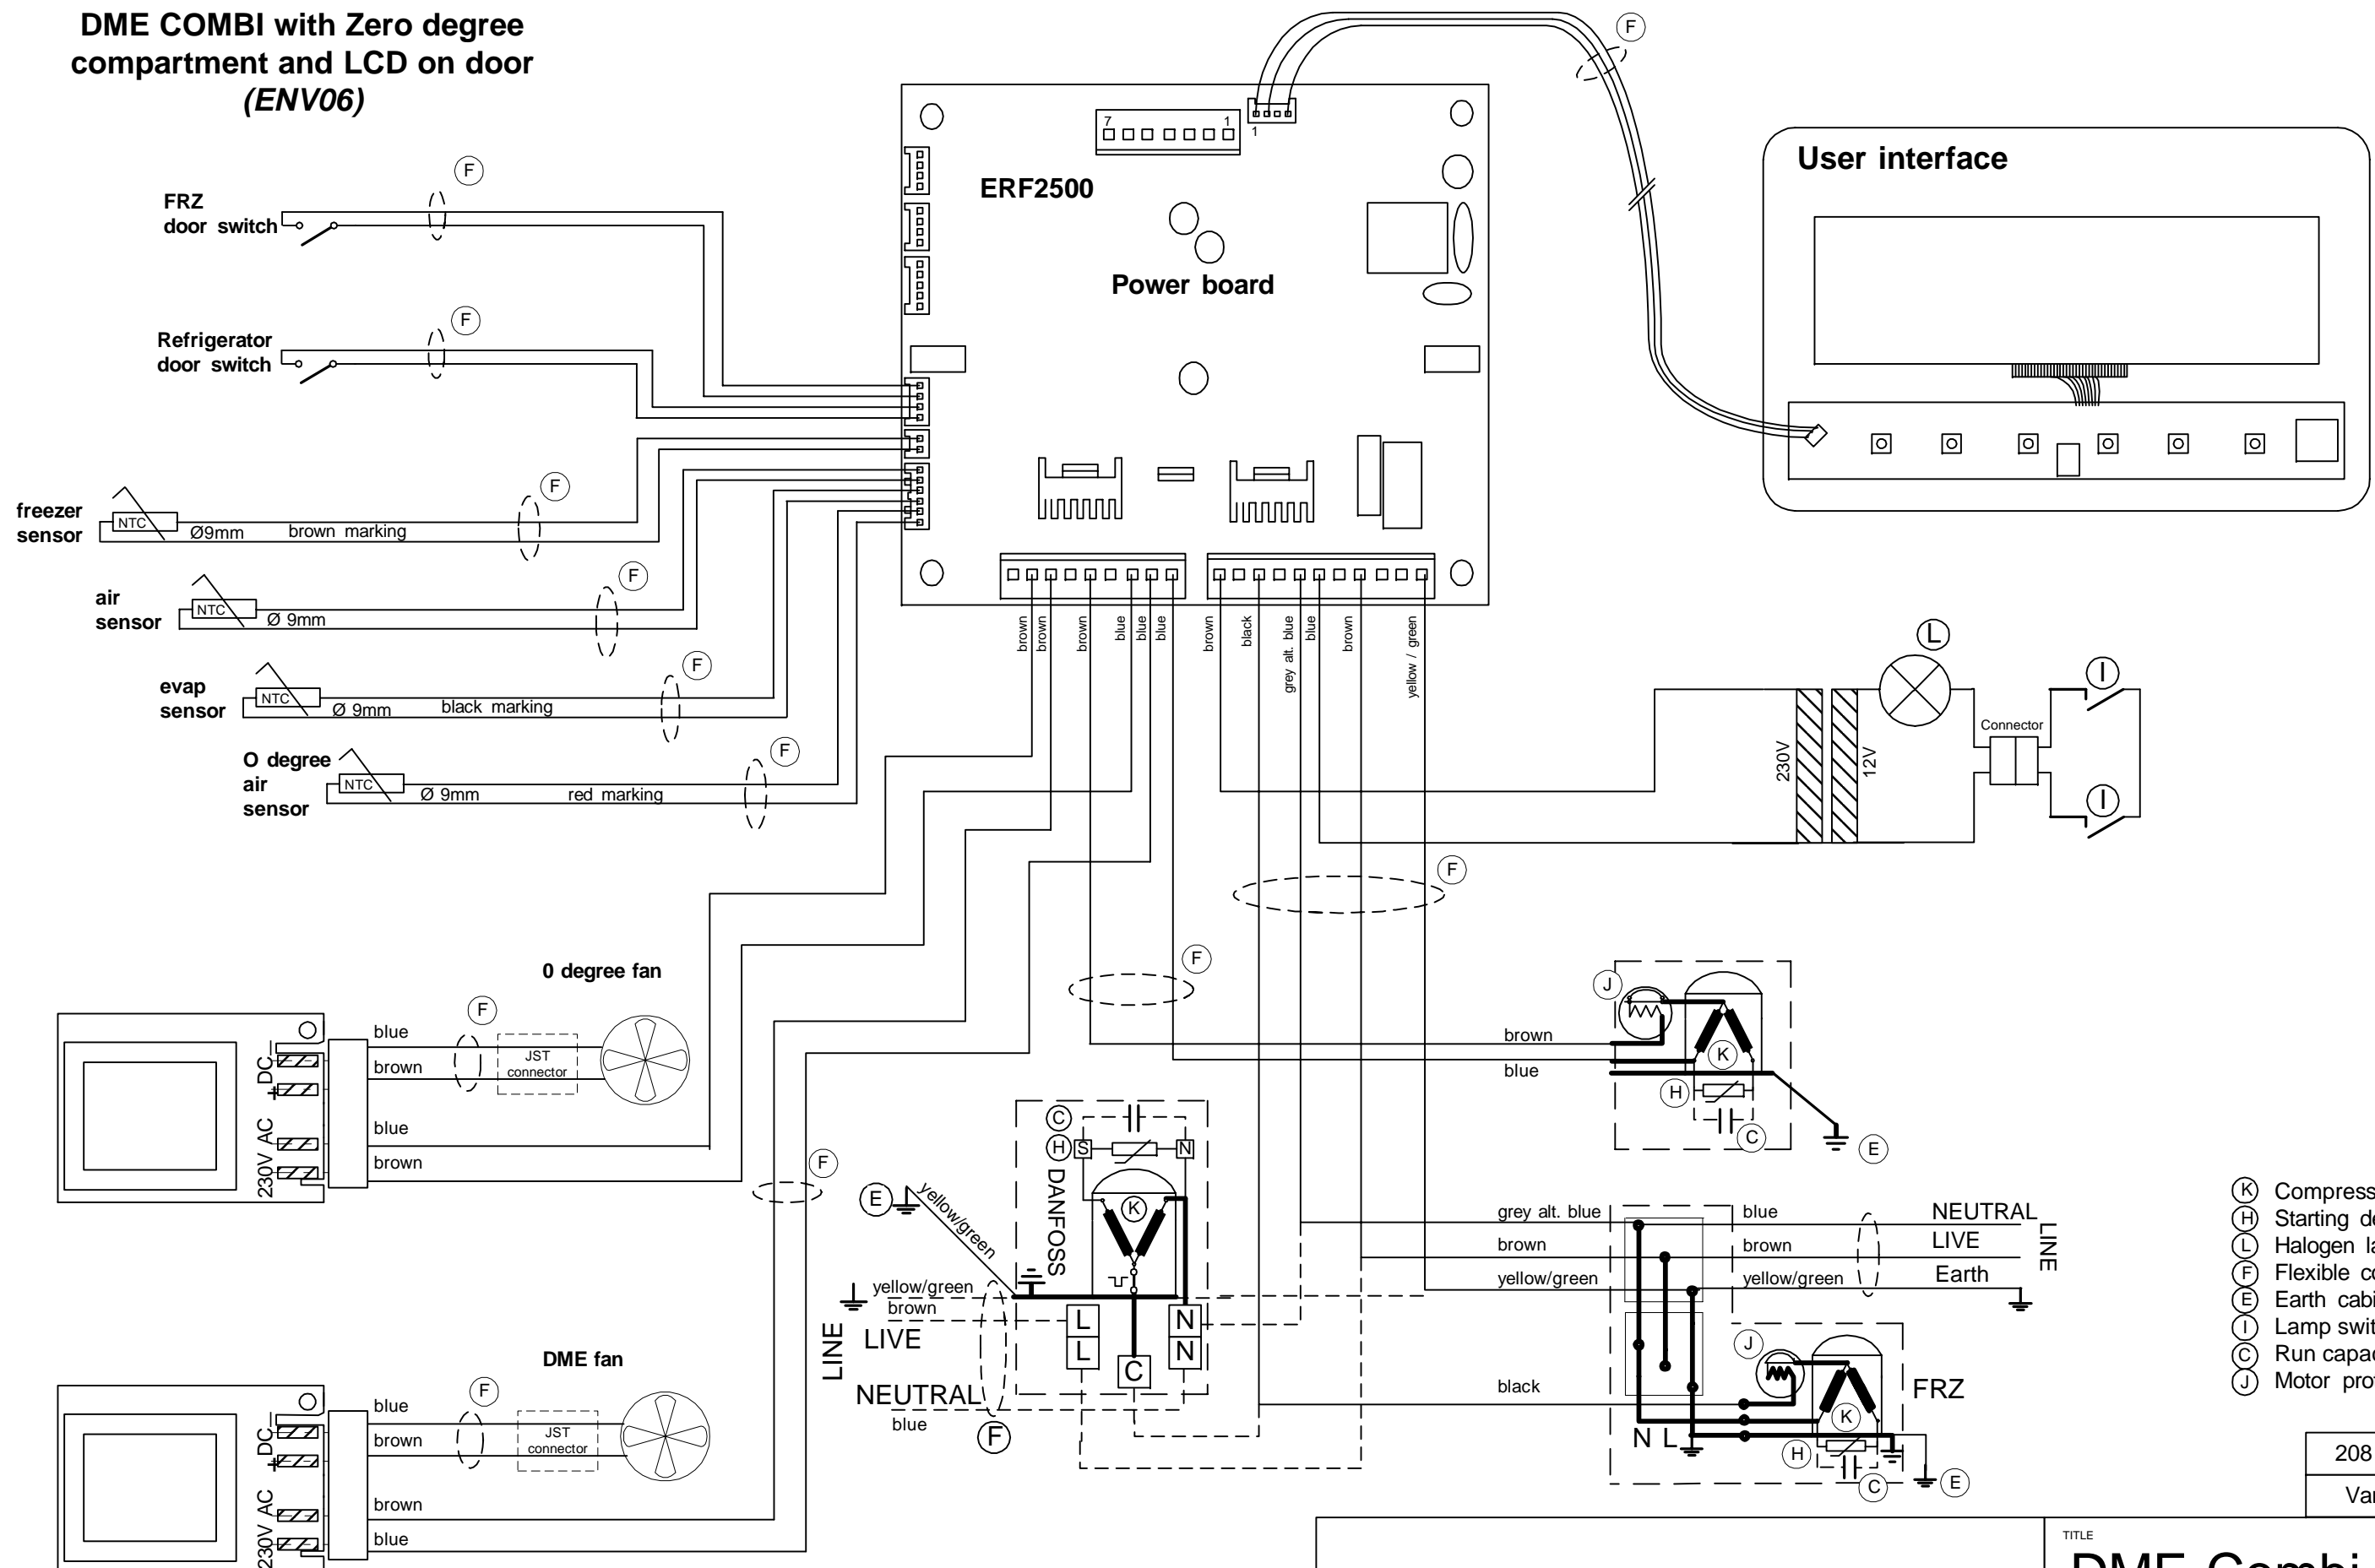

**DME COMBI with Zero degree compartment and LCD on door
(ENV06)**

- (K) Compressor
- (H) Starting device
- (L) Halogen lamp
- (F) Flexible cord
- (E) Earth cabinet
- (I) Lamp switch
- (C) Run capacitor
- (J) Motor protector

208 61 32-00
Variant No.

				TITLE DME Combi with "0"degree, LCD	
DESIGN OWNER ABF	DRN SB	CHD APPR.	DATE 06-06-14		
				NUMBER 208 61 32	REV A