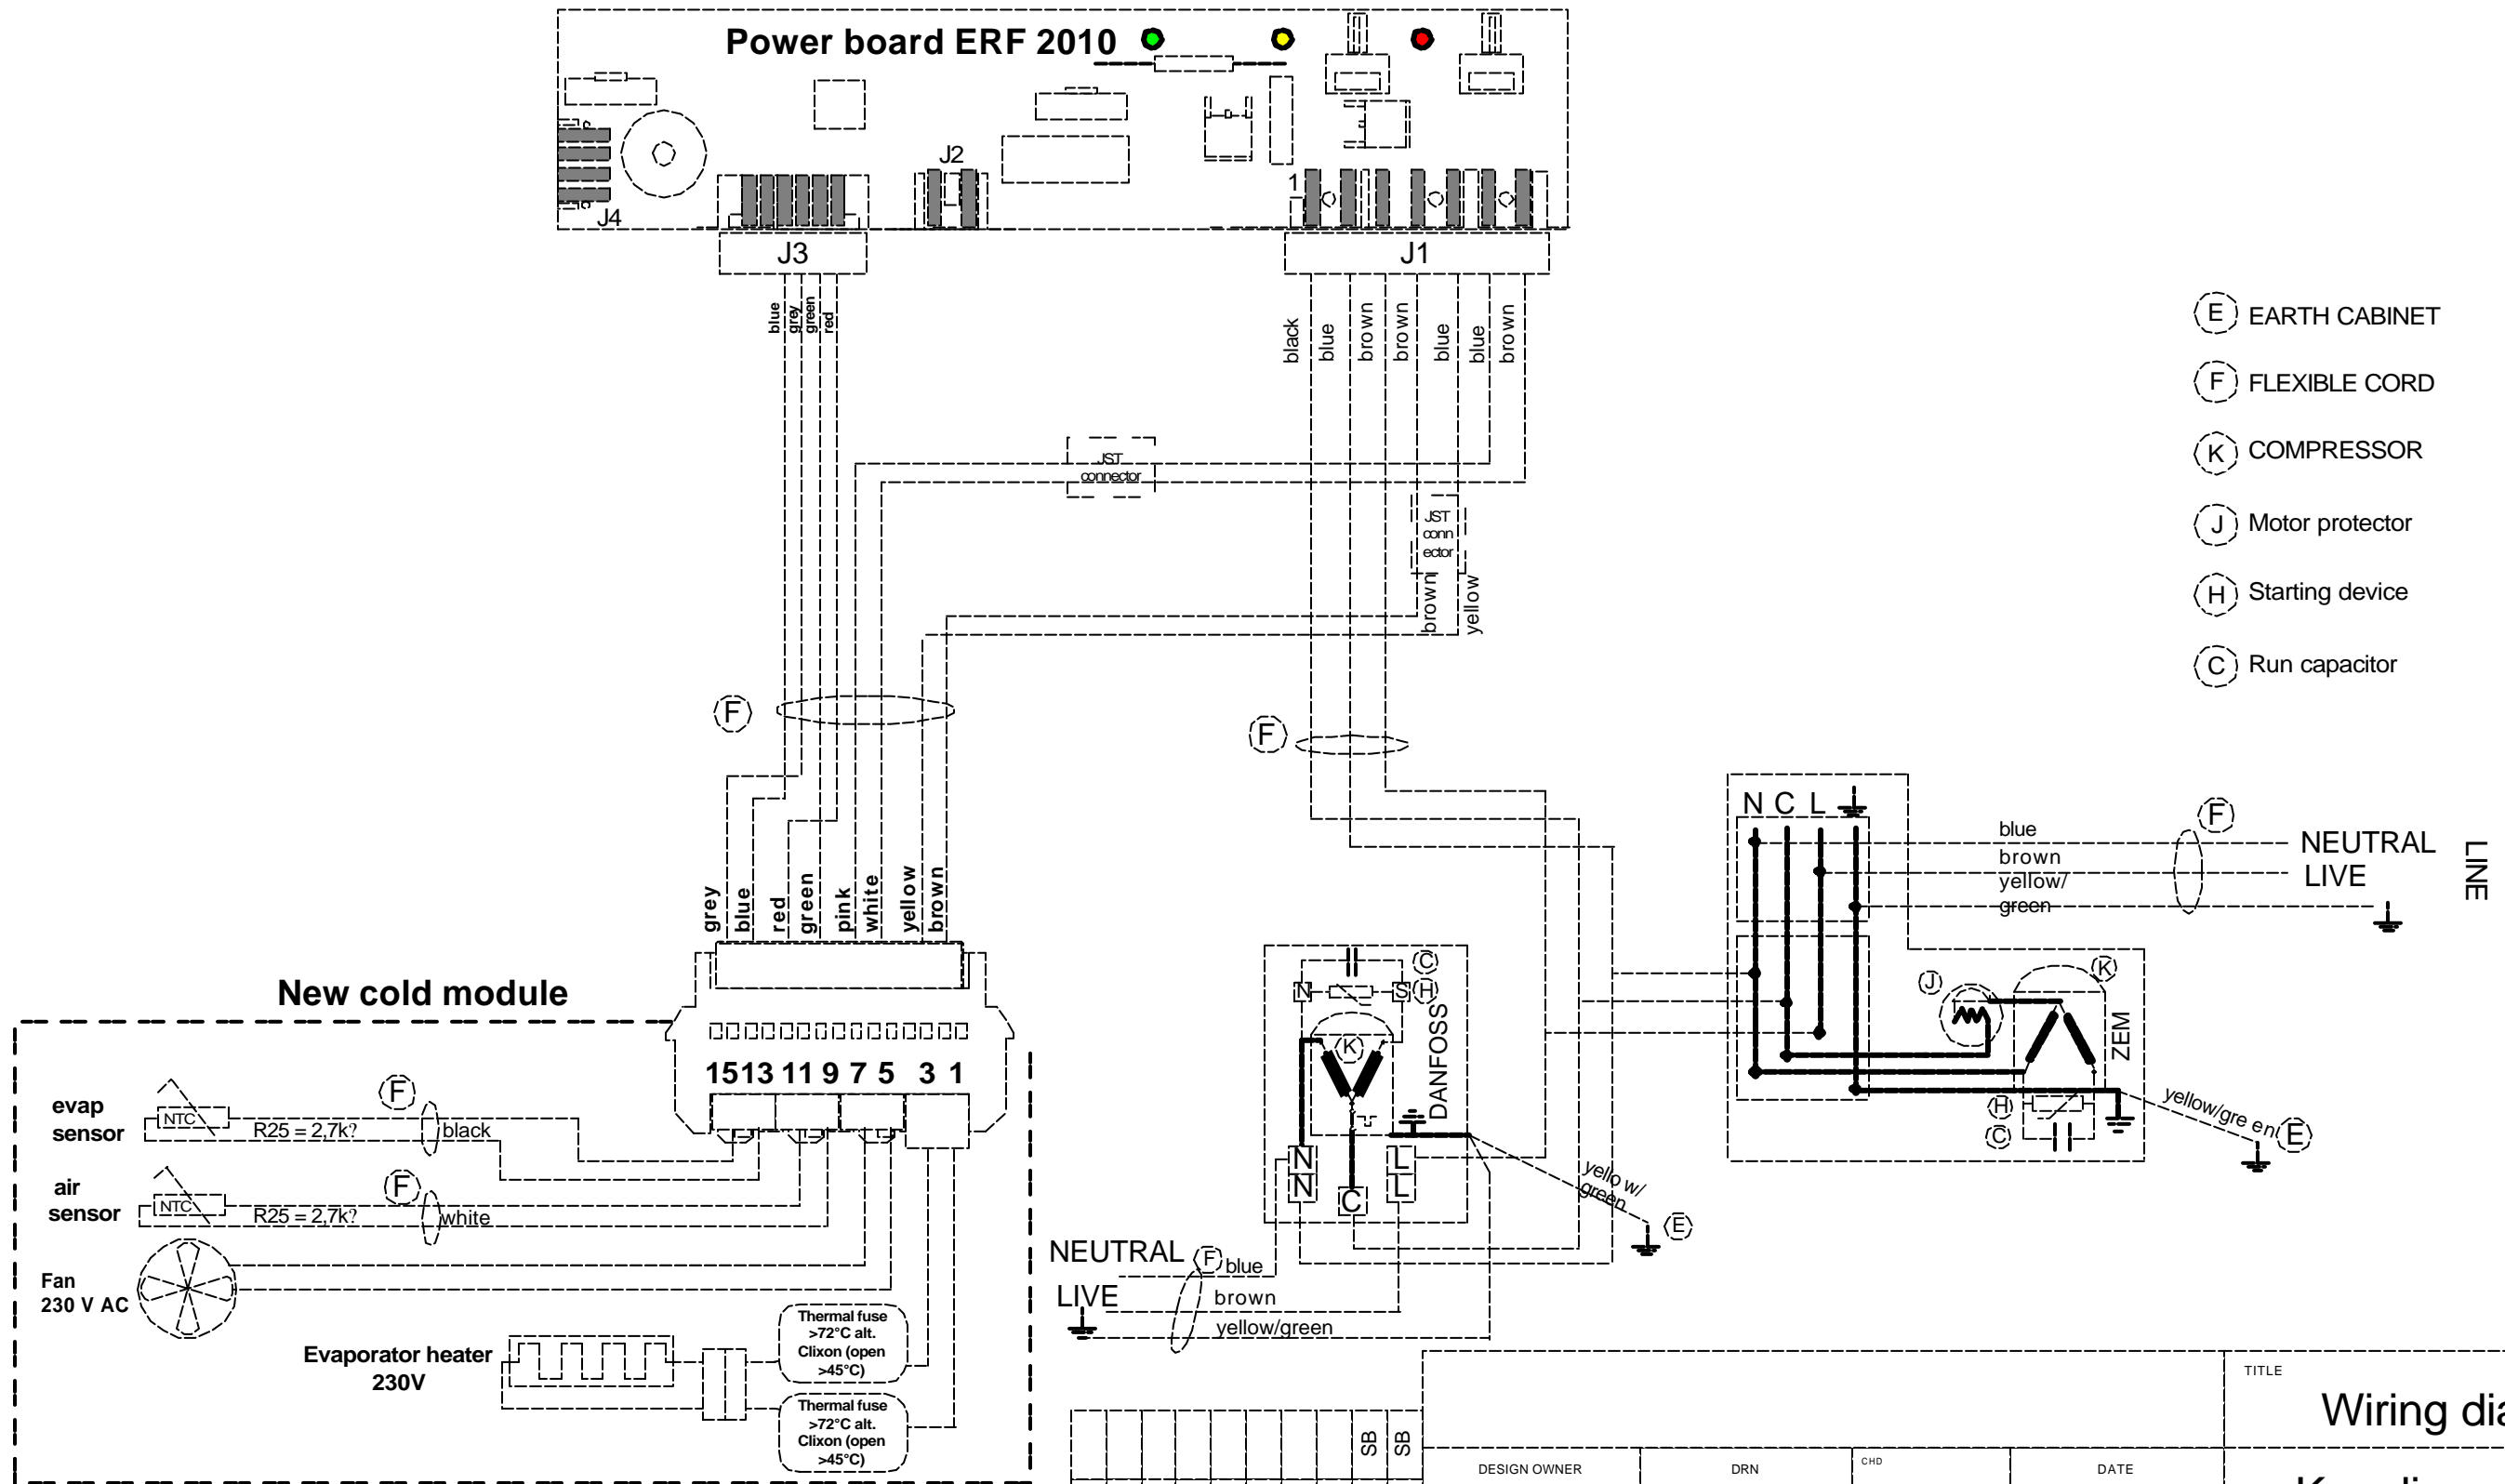

Drawing created in Visio

208 55 36-00
Variant No.

				TITLE		Wiring diagram	
				Kopplingschema			
DESIGN OWNER	DRN	CHD	DATE	NUMBER			
ABF	SB	APPR.	05-08-29	208 55 36			
TM 05655	SB			REV			
B	A			B			