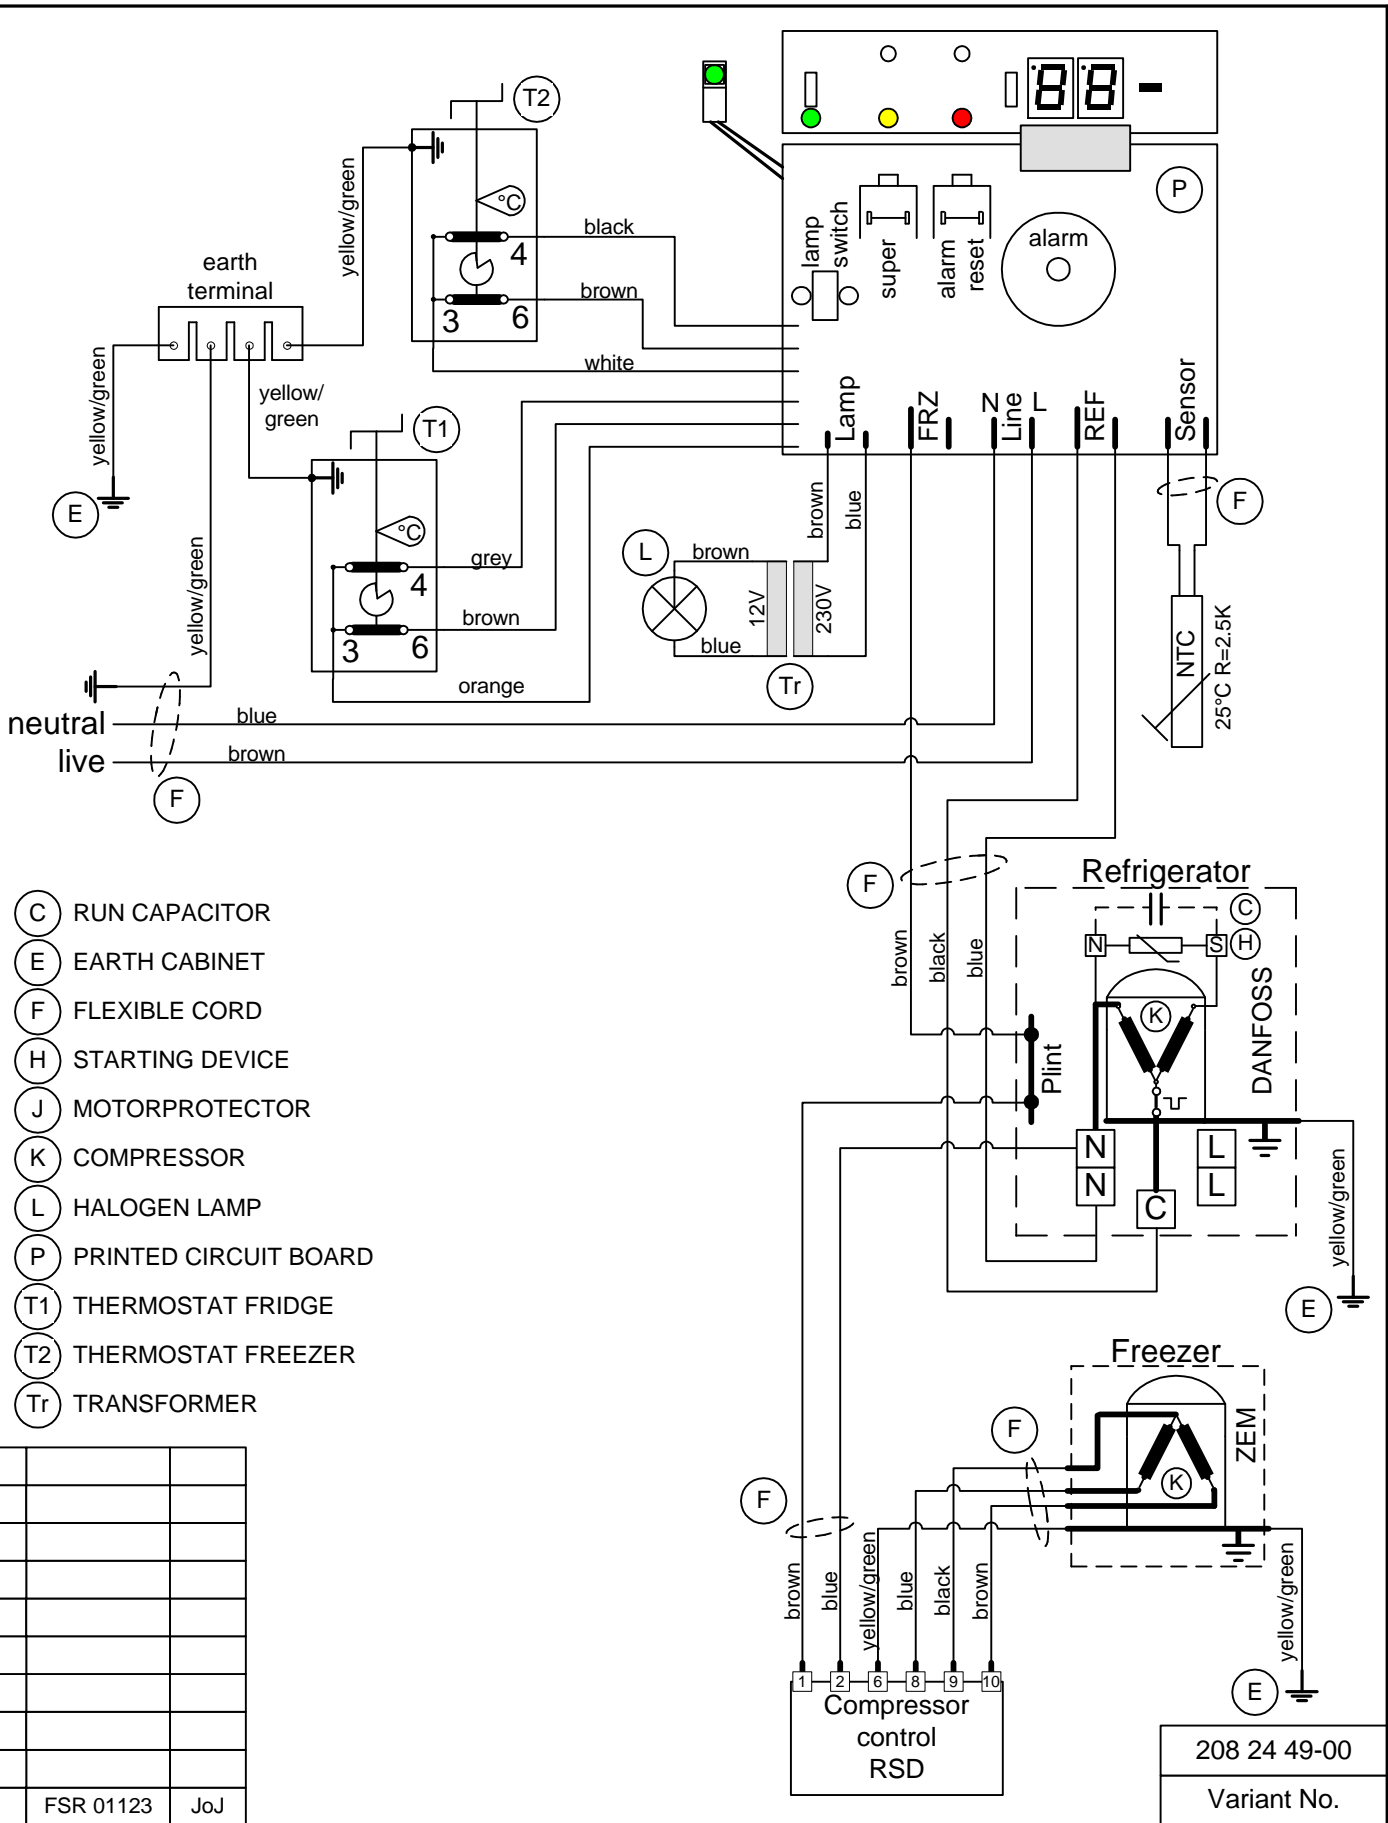

Drawing created in Visio

Spec. 24 with halogen light				TITLE Wiring diagram	
DESIGN OWNER MA	DRN JoJ	CHD APPR.	DATE 01.02.21	Kopplingschema	
				NUMBER <b>208 24 49</b>	REV