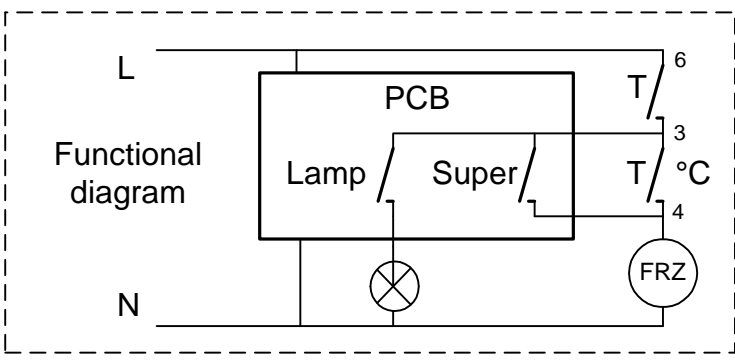

Drawing created in Visio

A	FSR 00507	FJK
	FSR 00165	JoJ

- (E) EARTH CABINET
- (F) FLEXIBLE CORD
- (K) COMPRESSOR
- (L) LAMP
- (P) PRINTED CIRCUIT
- (T) THERMOSTAT

208 19 87-00
Variant No.

Spec. 25				TITLE Wiring diagram	
DESIGN OWNER MA	DRN JoJ	CHD APPR.	DATE 00.04.05	Kopplingschema	
Electrolux				NUMBER 208 19 87	REV A