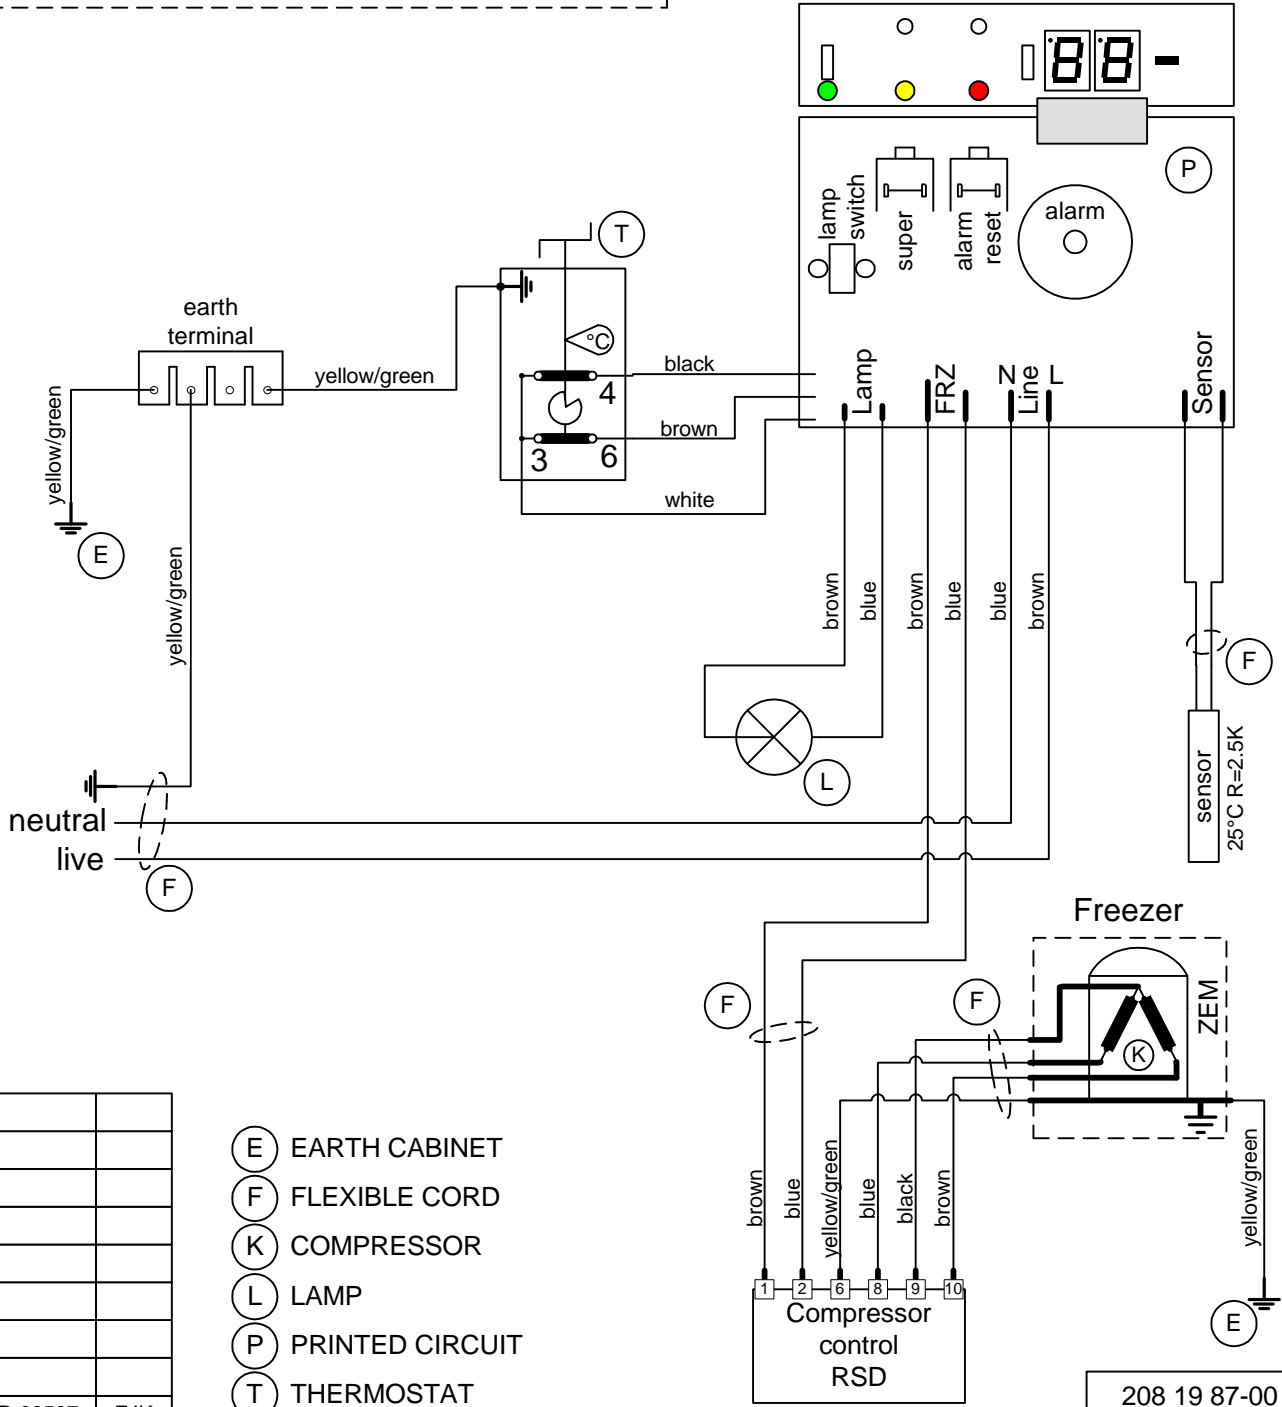

Drawing created in Visio

A	FSR 00507	FJK
	FSR 00165	JoJ

- (E) EARTH CABINET
- (F) FLEXIBLE CORD
- (K) COMPRESSOR
- (L) LAMP
- (P) PRINTED CIRCUIT
- (T) THERMOSTAT

208 19 87-00
Variant No.

Spec. 25				TITLE Wiring diagram	
DESIGN OWNER MA	DRN JoJ	CHD APPR.	DATE 00.04.05	Kopplingschema	
Electrolux				NUMBER 208 19 87	REV A