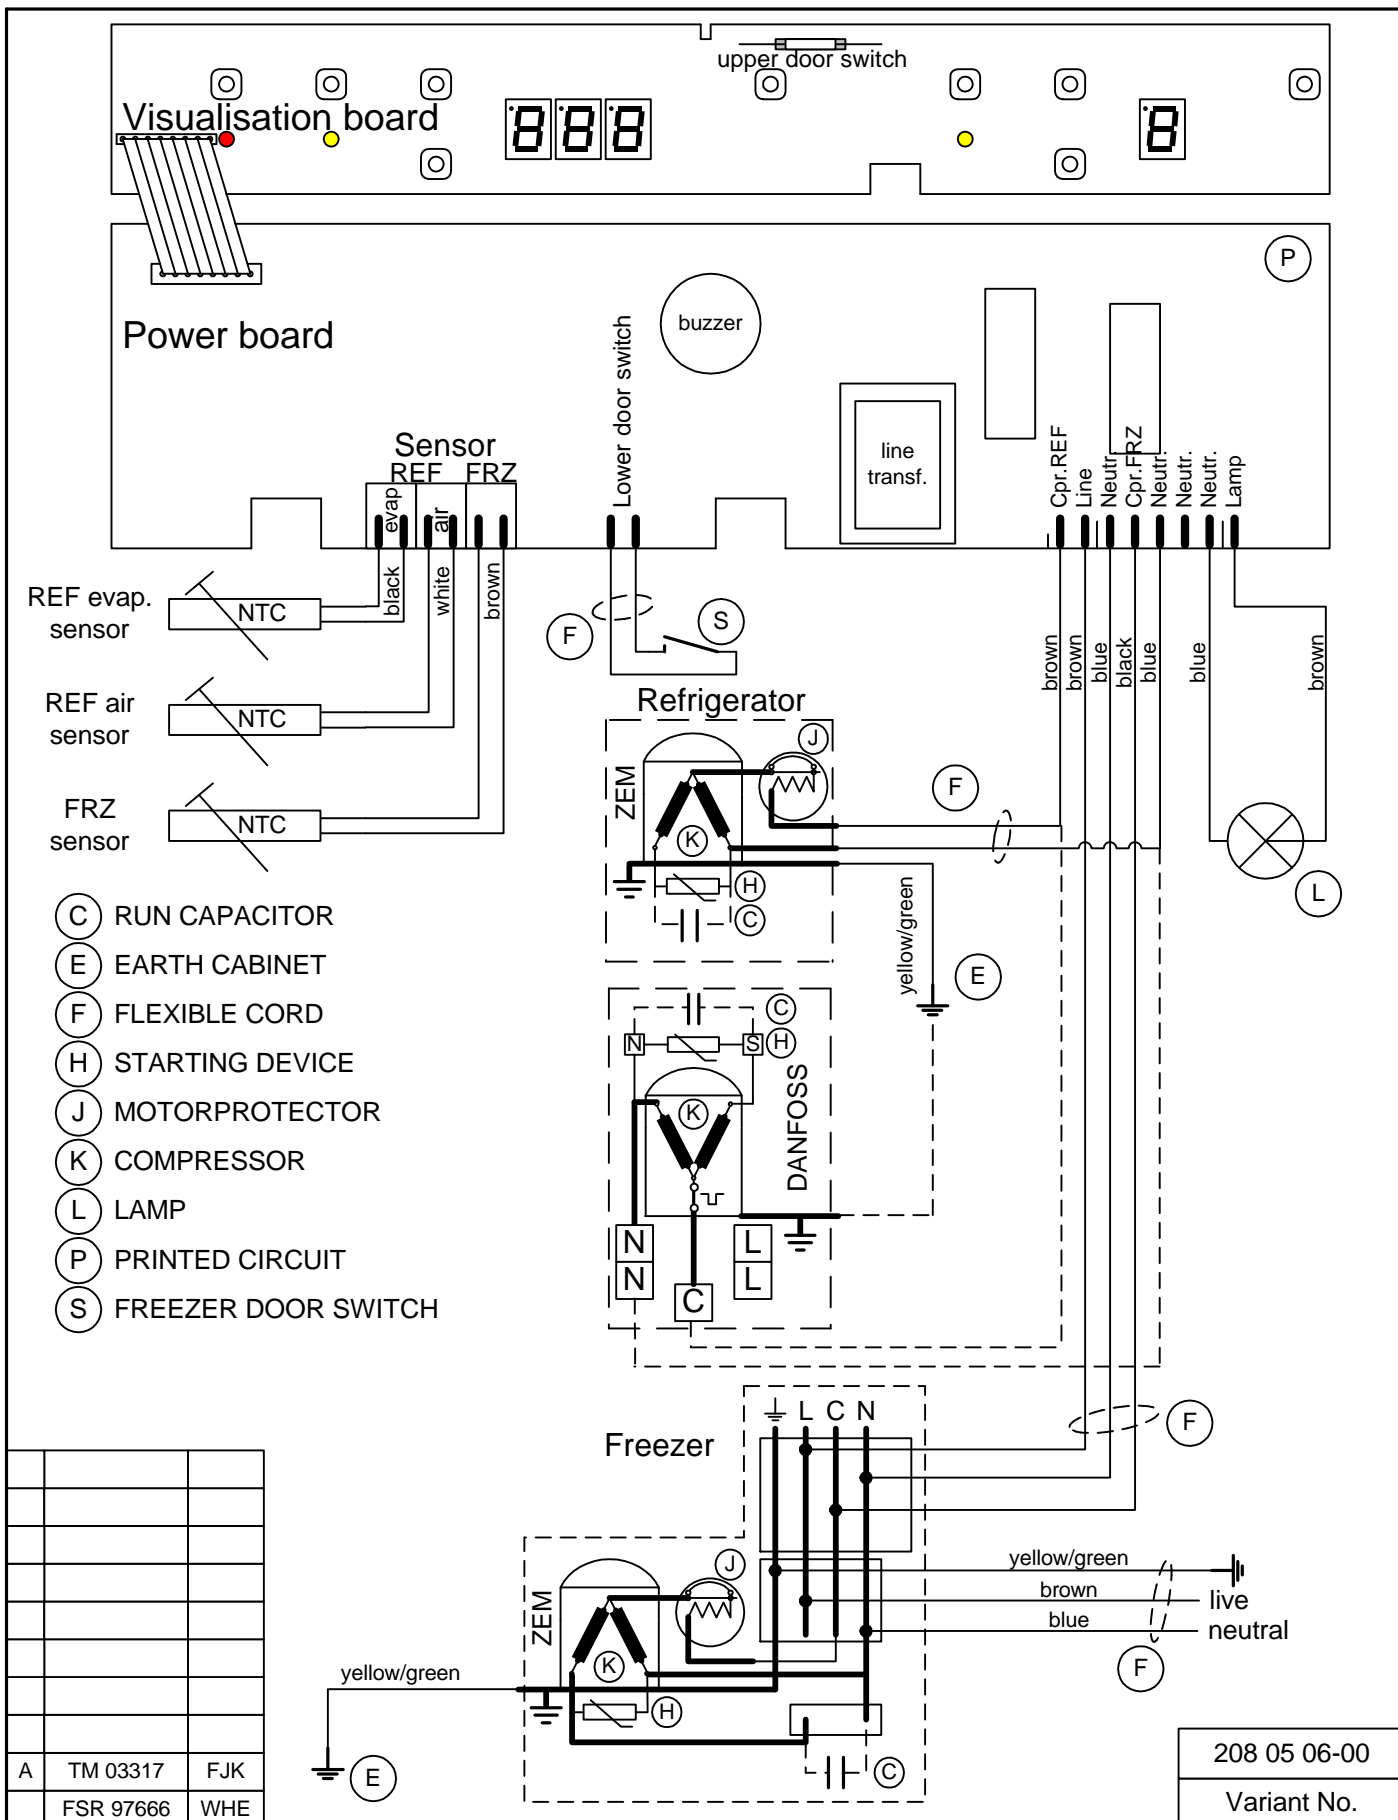

Drawing created in Visio

A	TM 03317	FJK
	FSR 97666	WHE

208 05 06-00
Variant No.

				TITLE Wiring diagram	
DESIGN OWNER MA	DRN JoJ	CHD APPR.	DATE 99.05.28	Kopplingschema	
Electrolux				NUMBER 208 05 06	REV A