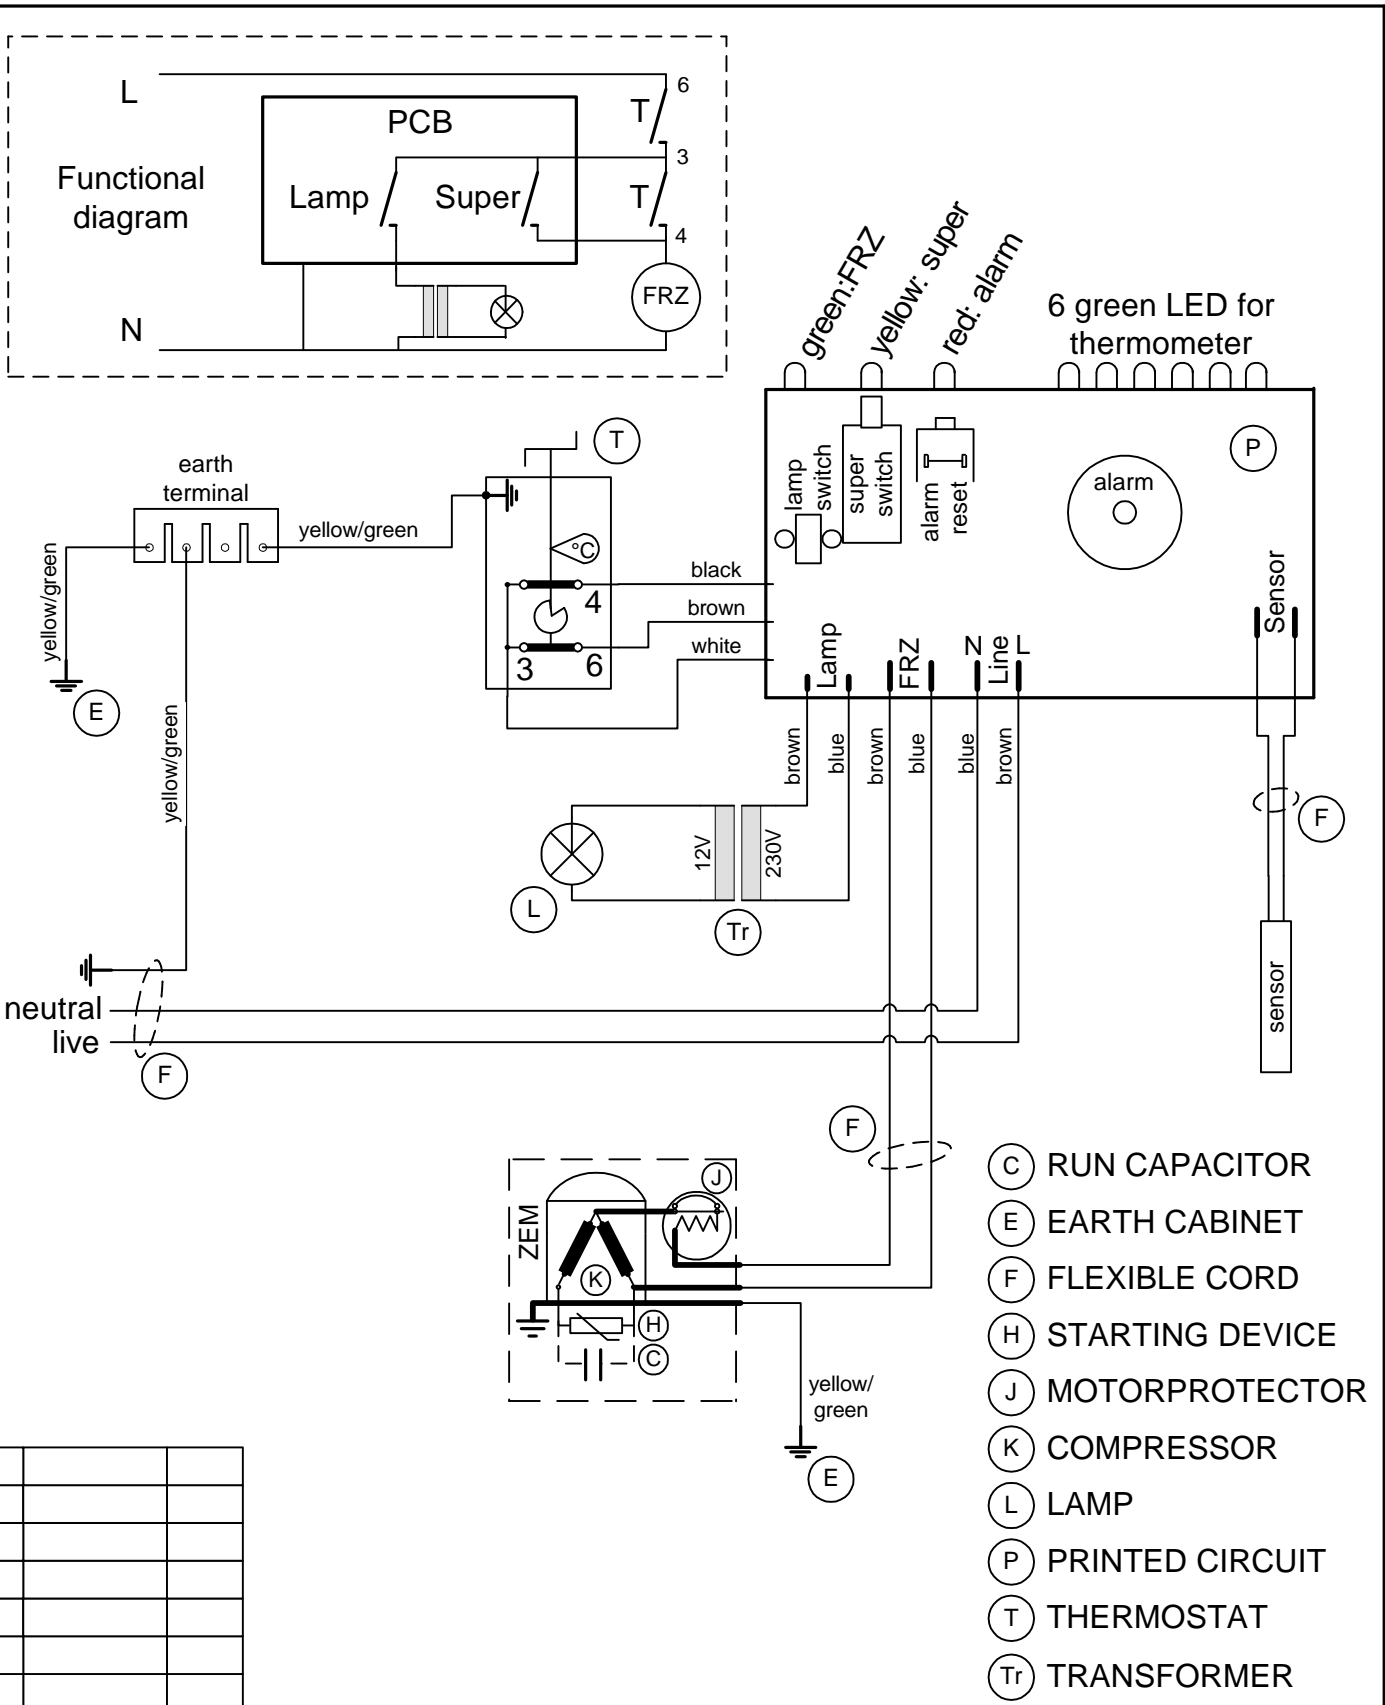

Drawing created in Visio

A	FSR 00507	FJK
	FSR 97476	WHE

208 04 45-00
Variant No.

Spec. 16 with halogen light				TITLE Wiring diagram	
DESIGN OWNER MA	DRN JoJ	CHD APPR.	DATE 01.02.16	Kopplingschema	
				NUMBER <b>208 04 45</b>	REV A