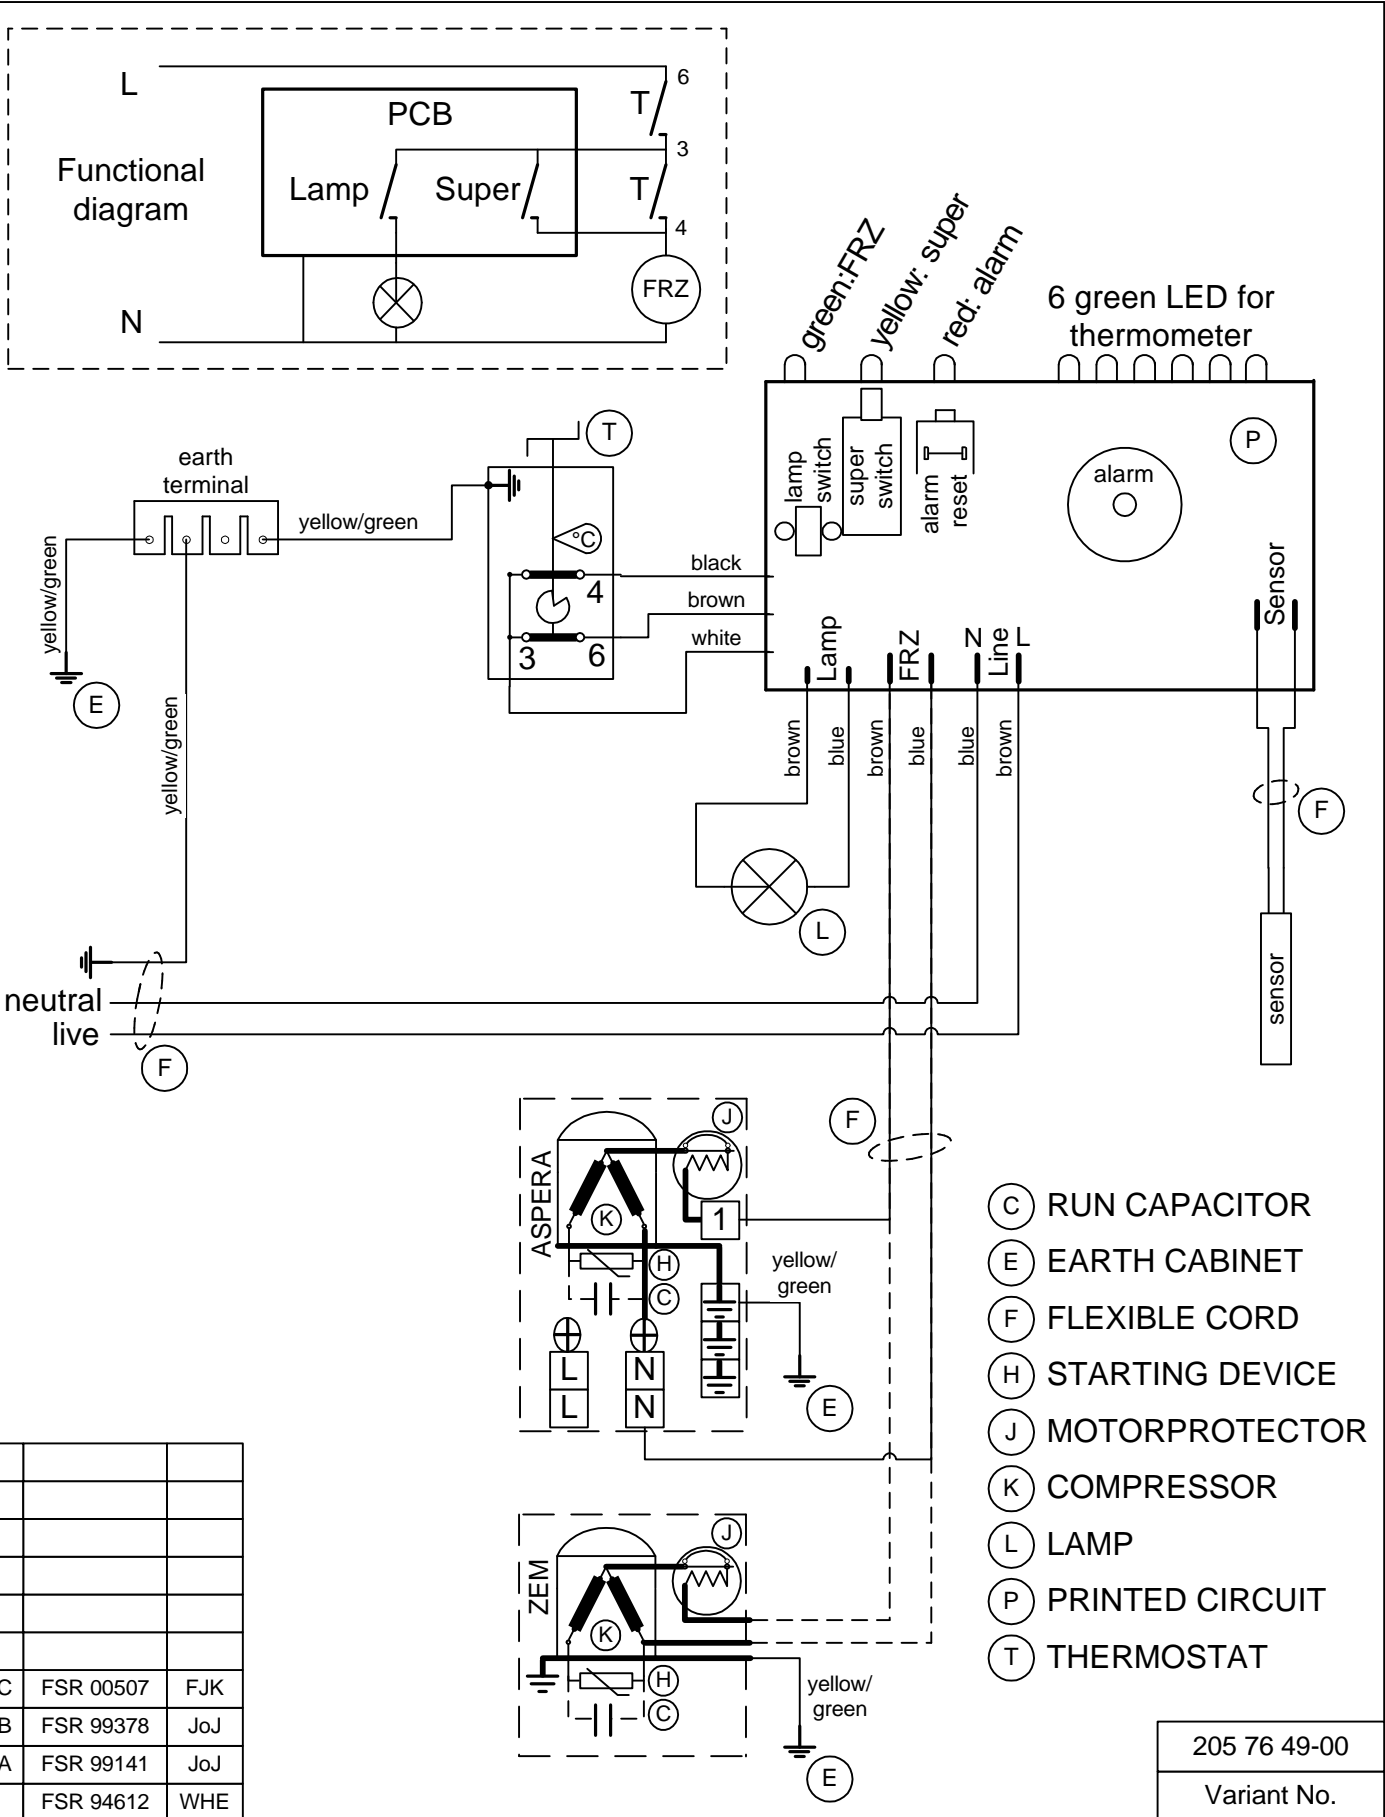

Drawing created in Visio

C	FSR 00507	FJK
B	FSR 99378	JoJ
A	FSR 99141	JoJ
	FSR 94612	WHE

205 76 49-00
Variant No.

				TITLE Wiring diagram	
DESIGN OWNER MA	DRN JoJ	CHD APPR.	DATE 99.05.05	Kopplingschema	
Electrolux				NUMBER 205 76 49	REV C