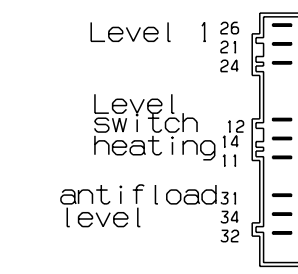

Main electronic board

— orange or blue 0.5  
 — white or yellow 0.75  
 — grey 1