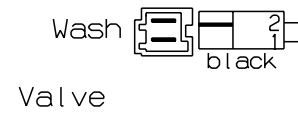

Main electronic board

— orange or blue 0.5  
 — white or yellow 0.75  
 — grey 1