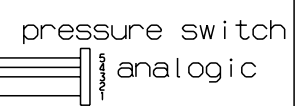

Main electronic board

— orange or blue 0.5  
 — white or yellow 0.75  
 — grey 1