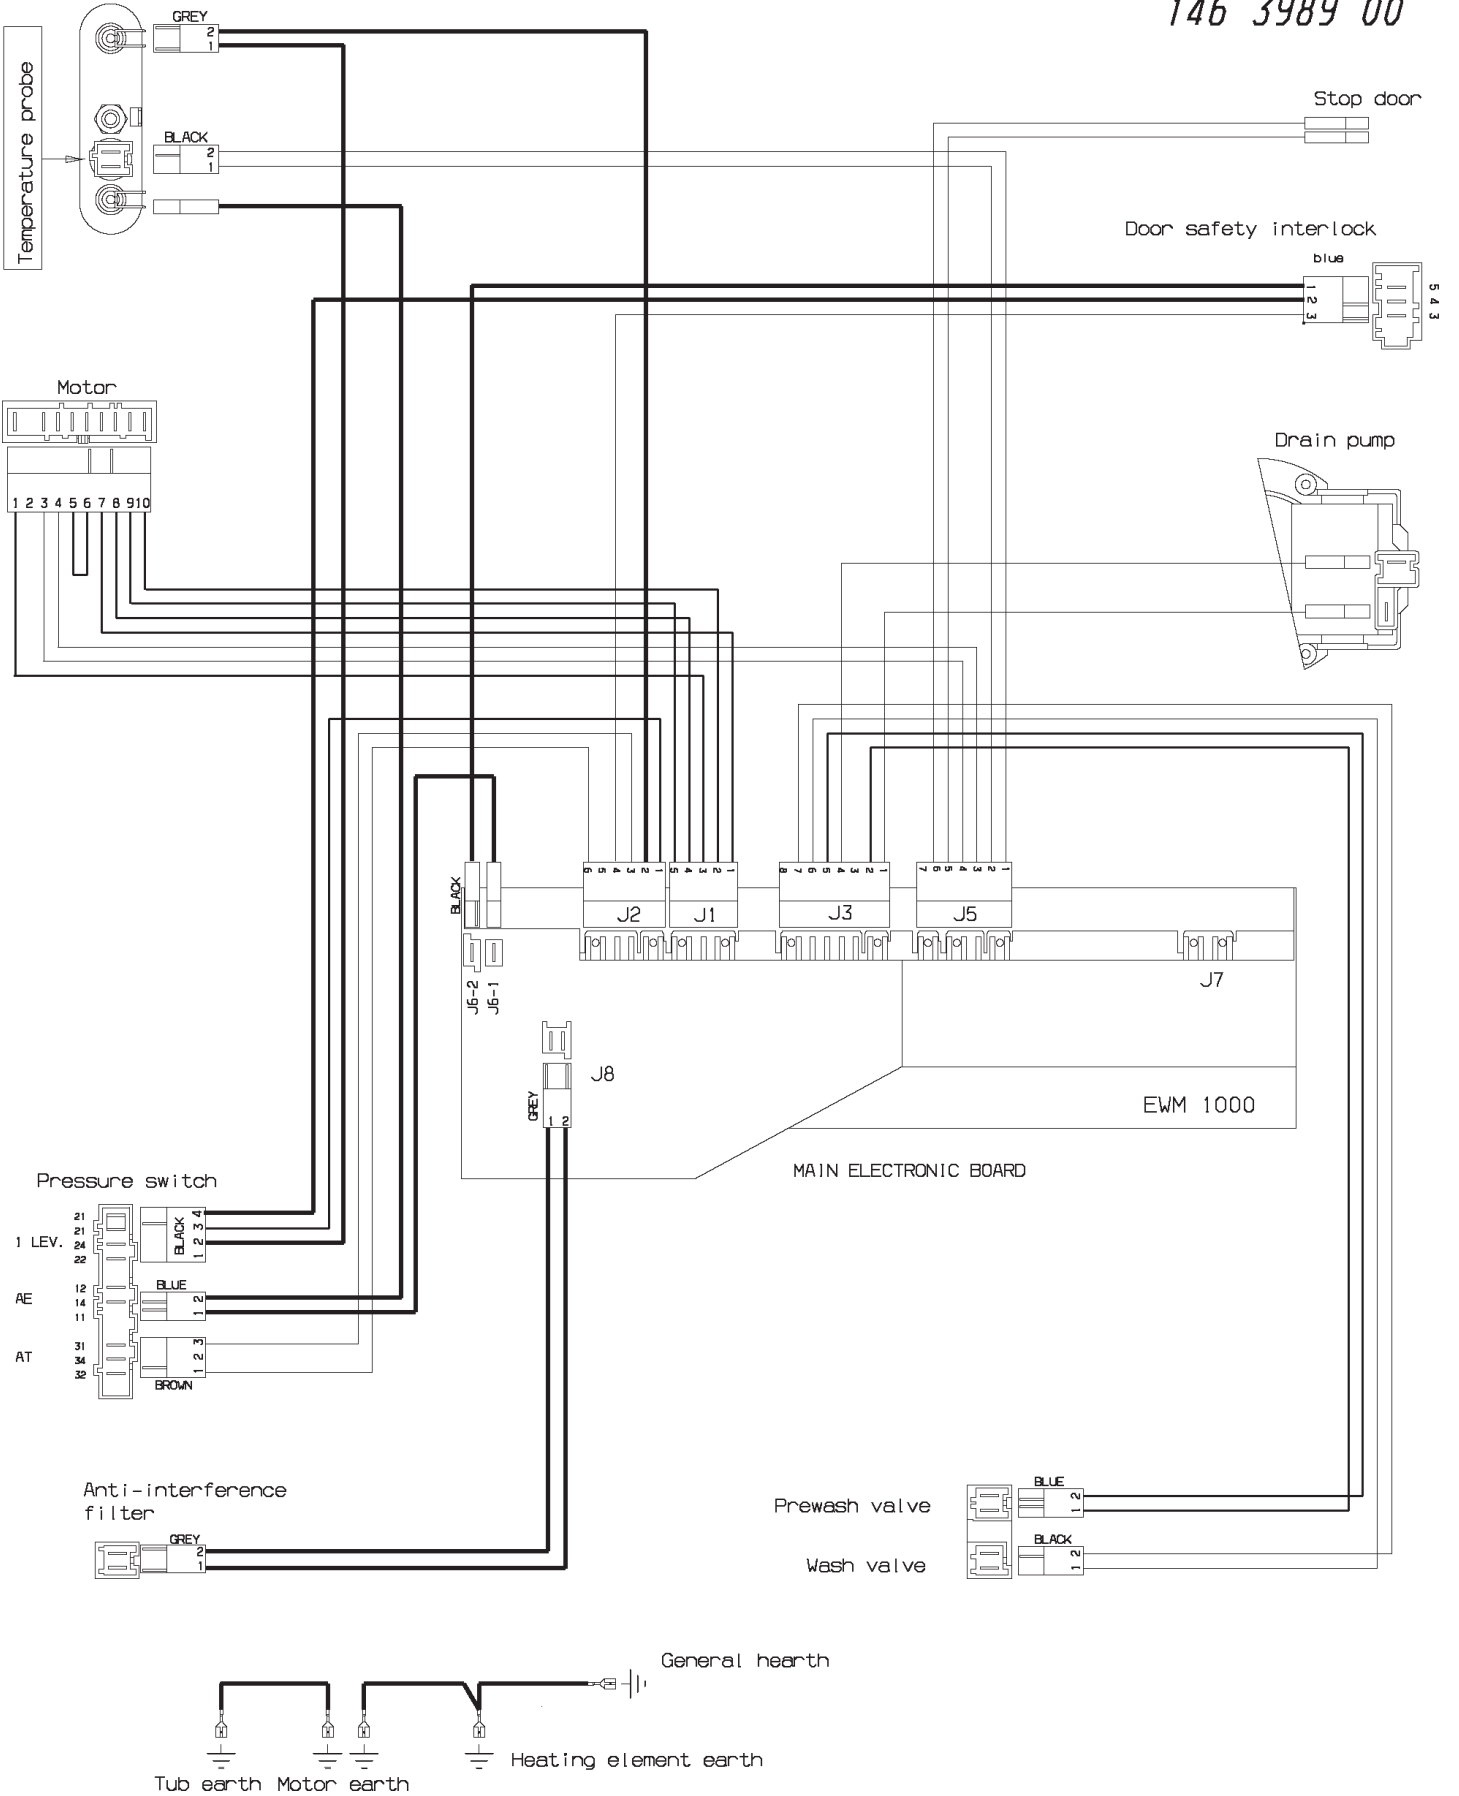

146 3989 00

Heating elements

VDR 146 398 900

© Electrolux