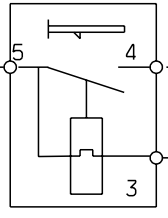

146 3776 03

On/off push button

Anti-interference filter

filter

Door safety interlock

Level 1

Level 2

Anti-foam level

Stop door

Temperature probe

Motor

Timer Motor

- R4
- R3
- R2
- R1
- M1
- M3
- M2
- M4
- M5
- M6
- M7
- M9
- M8
- L
- LAF
- Aa
- Ab
- C
- B
- L1/L2
- N
- S3
- S2
- S1
- S5
- P4
- P1
- P5
- P2

Half load

Rinse hold