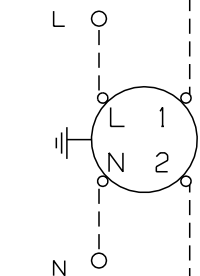

146 3776 03

On/off push button

Anti-interference filter

filter

Door safety interlock

Level 1

Level 2

Anti-foam level

Stop door

Temperature probe

Motor

Timer Motor

- R4
- R3
- R2
- R1
- M1
- M3
- M2
- M4
- M5
- M6
- M7
- M9
- M8
- L
- LAF
- Aa
- Ab
- C
- B
- L1/L2
- N
- S3
- S2
- S1
- S5
- P4
- P1
- P5
- P2

Half load

Rinse hold

Adjustable thermostat

Potentiometer