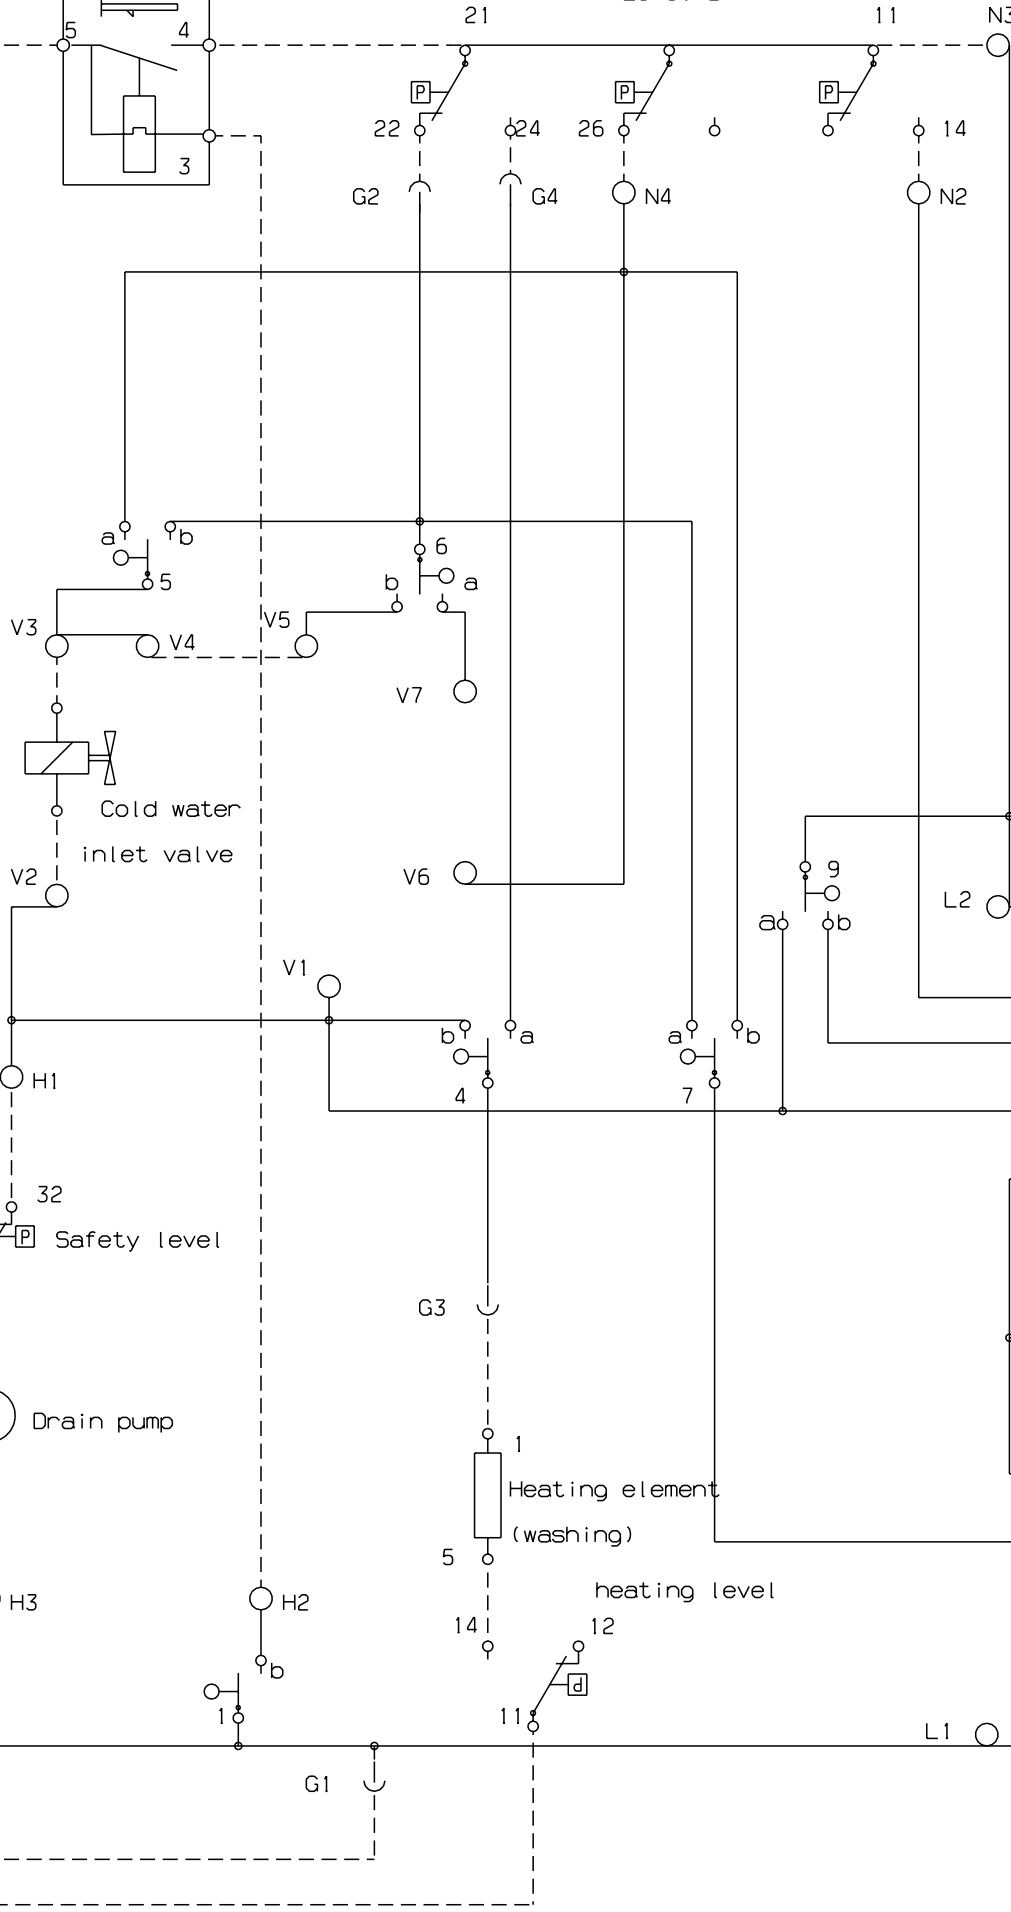

146 3776 03

On/off push button

Anti-interference filter

filter

Door safety interlock

Level 1

Level 2

Anti-foam level

Stop door

Temperature probe

Motor

Timer Motor

- R4
- R3
- R2
- R1
- M1
- M3
- M2
- M4
- M5
- M6
- M7
- M9
- M8
- L
- LAF
- Aa
- Ab
- C
- B
- L1/L2
- N
- S3
- S2
- S1
- S5
- P4
- P1
- P5
- P2

Half load

Rinse hold

Adjustable thermostat

Potentiometer