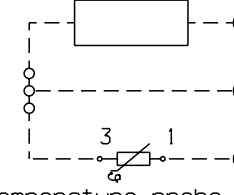

146 3776 03

On/off push button

Anti-interference filter

filter

Door safety interlock

Level 1

Level 2

Anti-foam level

Stop door

Temperature probe

Motor

Timer Motor

- R4
- R3
- R2
- R1
- M1
- M3
- M2
- M4
- M5
- M6
- M7
- M9
- M8
- L
- LAF
- Aa
- Ab
- C
- B
- L1/L2
- N
- S3
- S2
- S1
- S5
- P4
- P1
- P5
- P2

Half load

Rinse hold