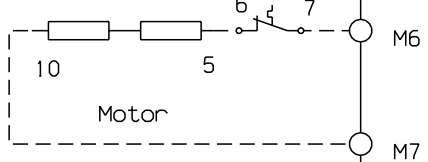

146 3776 03

On/off push button

Anti-interference filter

filter

Door safety interlock

Level 1

Level 2

Anti-foam level

Stop door

Temperature probe

Motor

Timer Motor

- R4
- R3
- R2
- R1
- M1
- M3
- M2
- M4
- M5
- M6
- M7
- M9
- M8
- L
- LAF
- Aa
- Ab
- C
- B
- L1/L2
- N
- S3
- S2
- S1
- S5
- P4
- P1
- P5
- P2

Half load

Rinse hold