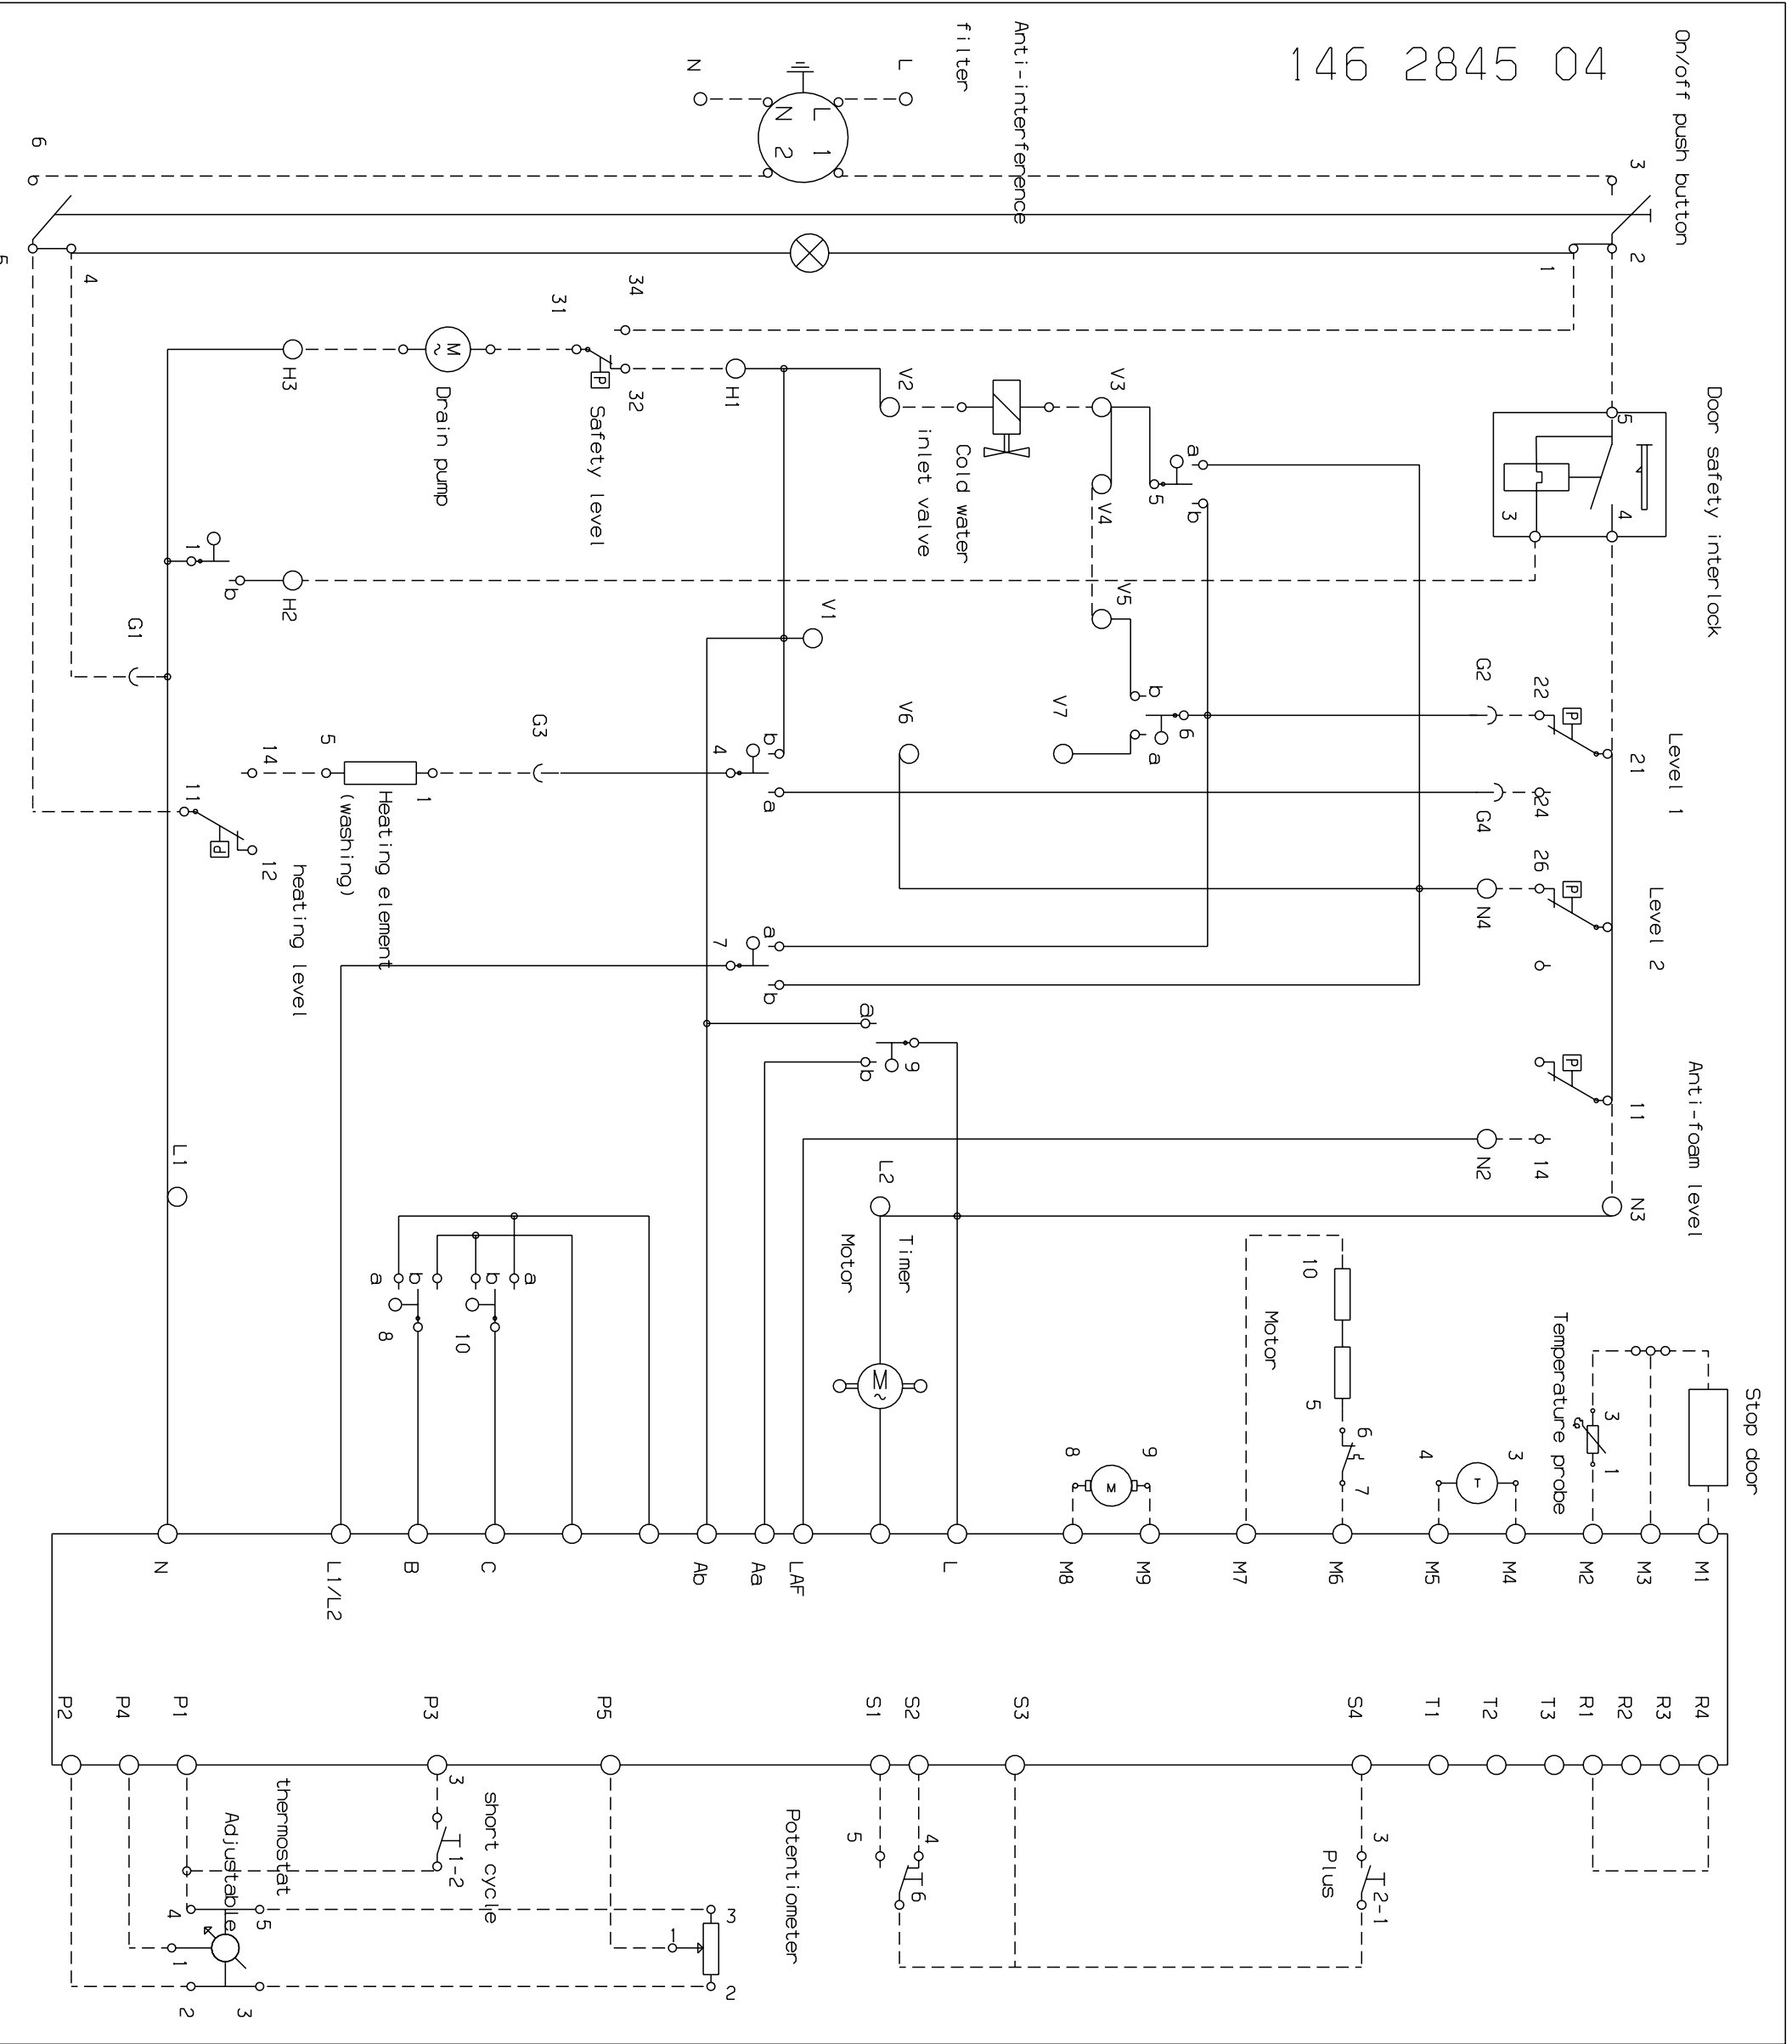

146 2845 04

On/off push button

Door safety interlock

Level 1

Level 2

Anti-foam level

Stop door

Temperature probe

Potentiometer

short cycle

thermostat

Adjustable

Drain pump

Heating element
(washing)

Cold water
inlet valve

Timer
Motor

Motor

filter

Anti-interference

5
4
6