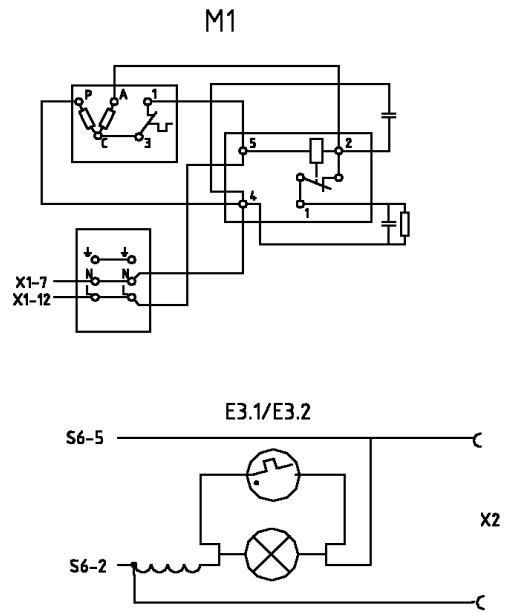

Wire colour

Live = |w| white/vit/weiss/blanc

Neutral = |b| blue/blå/blau/bleu

Exception component cables

|br| brown/brun/braun/marron

|bl| black/svart/schwarz/noir