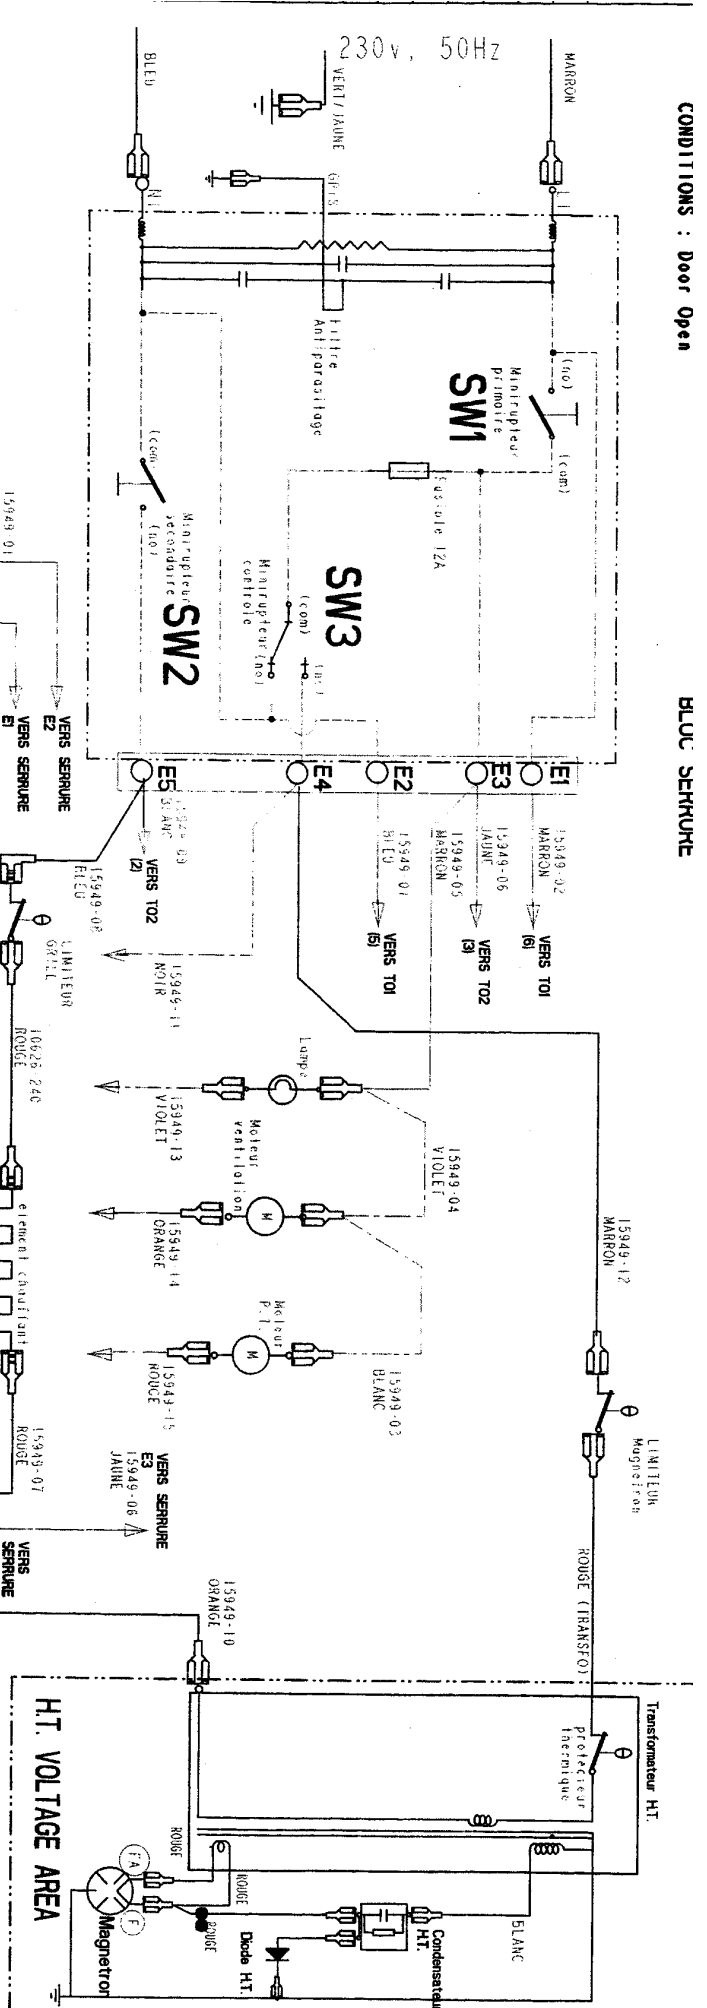

CONDITIONS : Door Open

BLUC SERREUR

PC Board
EASY TO USE

SECTION FILLS

6.75
9.5
0.34