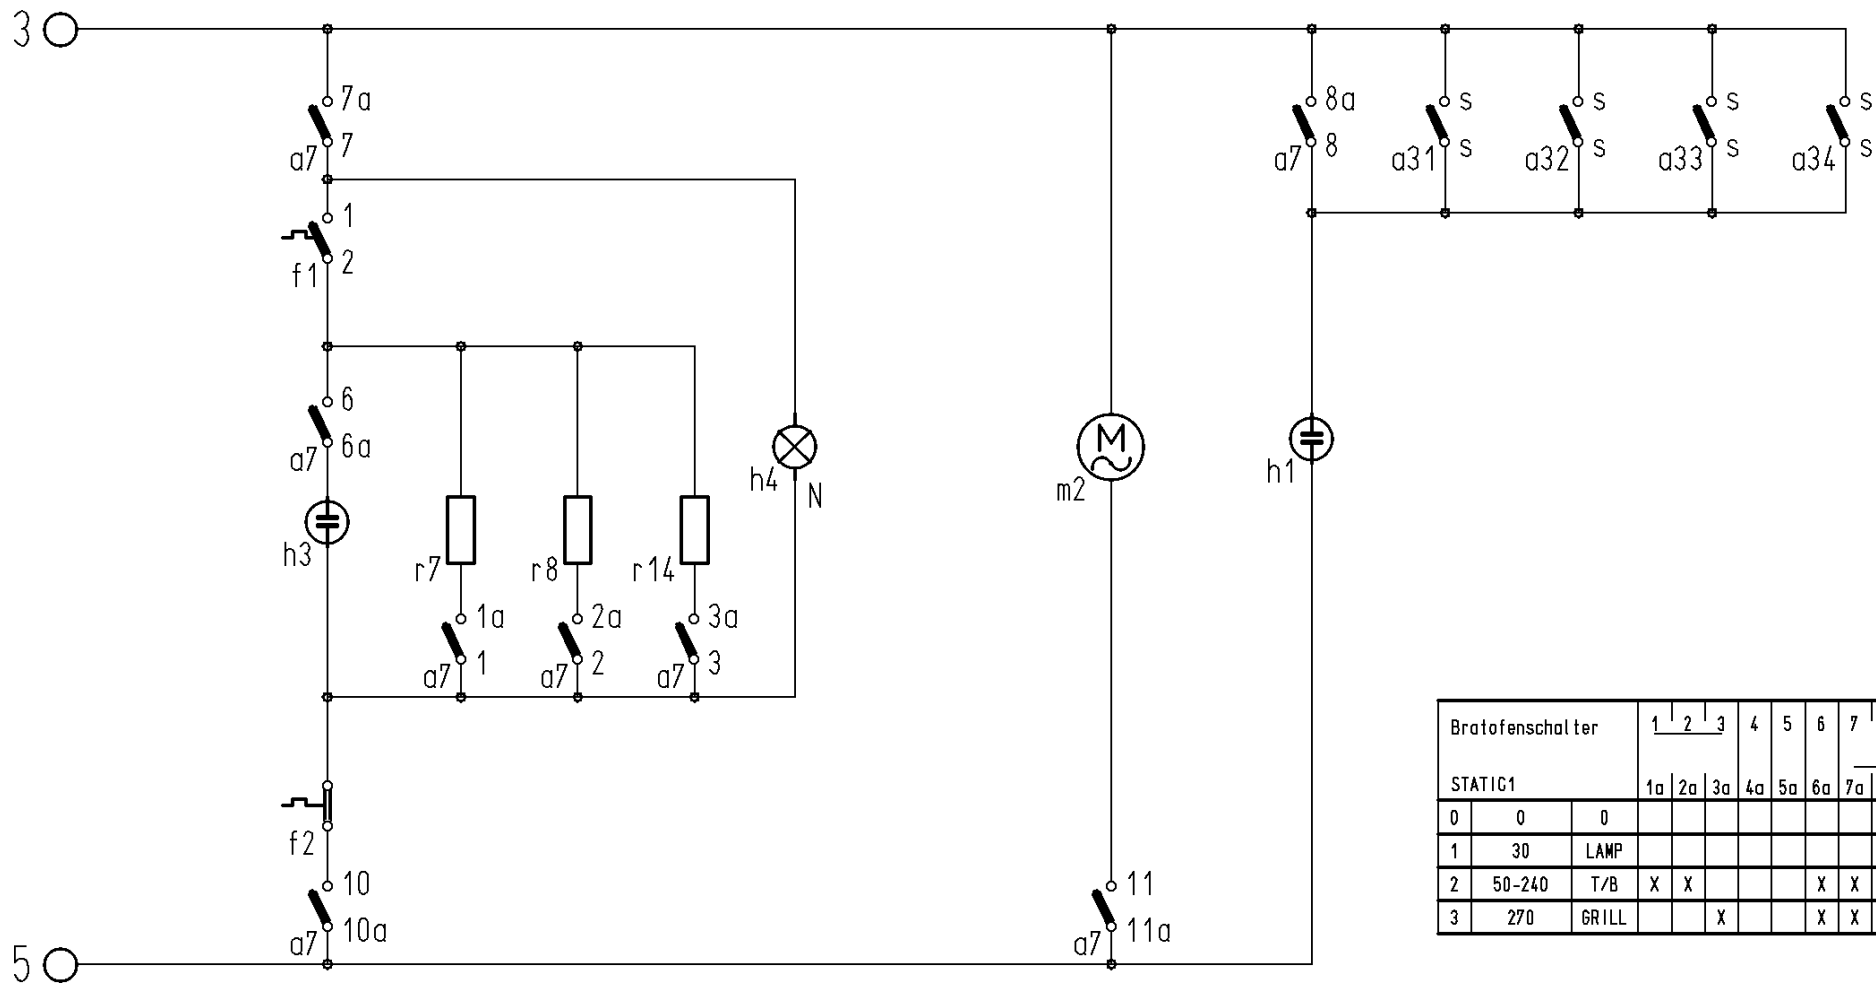

| Bratofenschalter | | 1 | 2 | 3 | 4 | 5 | 6 | 7 | 8 | 9 | 10 | 11 |
|------------------|--------|-------|----|----|----|----|----|----|----|----|-----|-----|
| STATIC1 | | 1a | 2a | 3a | 4a | 5a | 6a | 7a | 8a | 9a | 10a | 11a |
| 0 | 0 | | | | | | | | | | | |
| 1 | 30 | LAMP | | | | | | X | X | | X | |
| 2 | 50-240 | T/B | X | X | | | X | X | X | | X | X |
| 3 | 270 | GRILL | X | | X | | X | X | X | X | X | X |

N0330205800

| Bratofenschalter | | 1 | 2 | 3 | 4 | 5 | 6 | 7 | 8 | 9 | 10 | 11 |
|------------------|--------|-------|----|----|----|----|----|----|----|----|-----|-----|
| STATIC1 | | 1a | 2a | 3a | 4a | 5a | 6a | 7a | 8a | 9a | 10a | 11a |
| 0 | 0 | 0 | | | | | | | | | | |
| 1 | 30 | LAMP | | | | | | | X | | X | |
| 2 | 50-240 | T/B | X | X | | | X | X | X | | X | X |
| 3 | 270 | GRILL | | X | | | X | X | X | X | X | X |