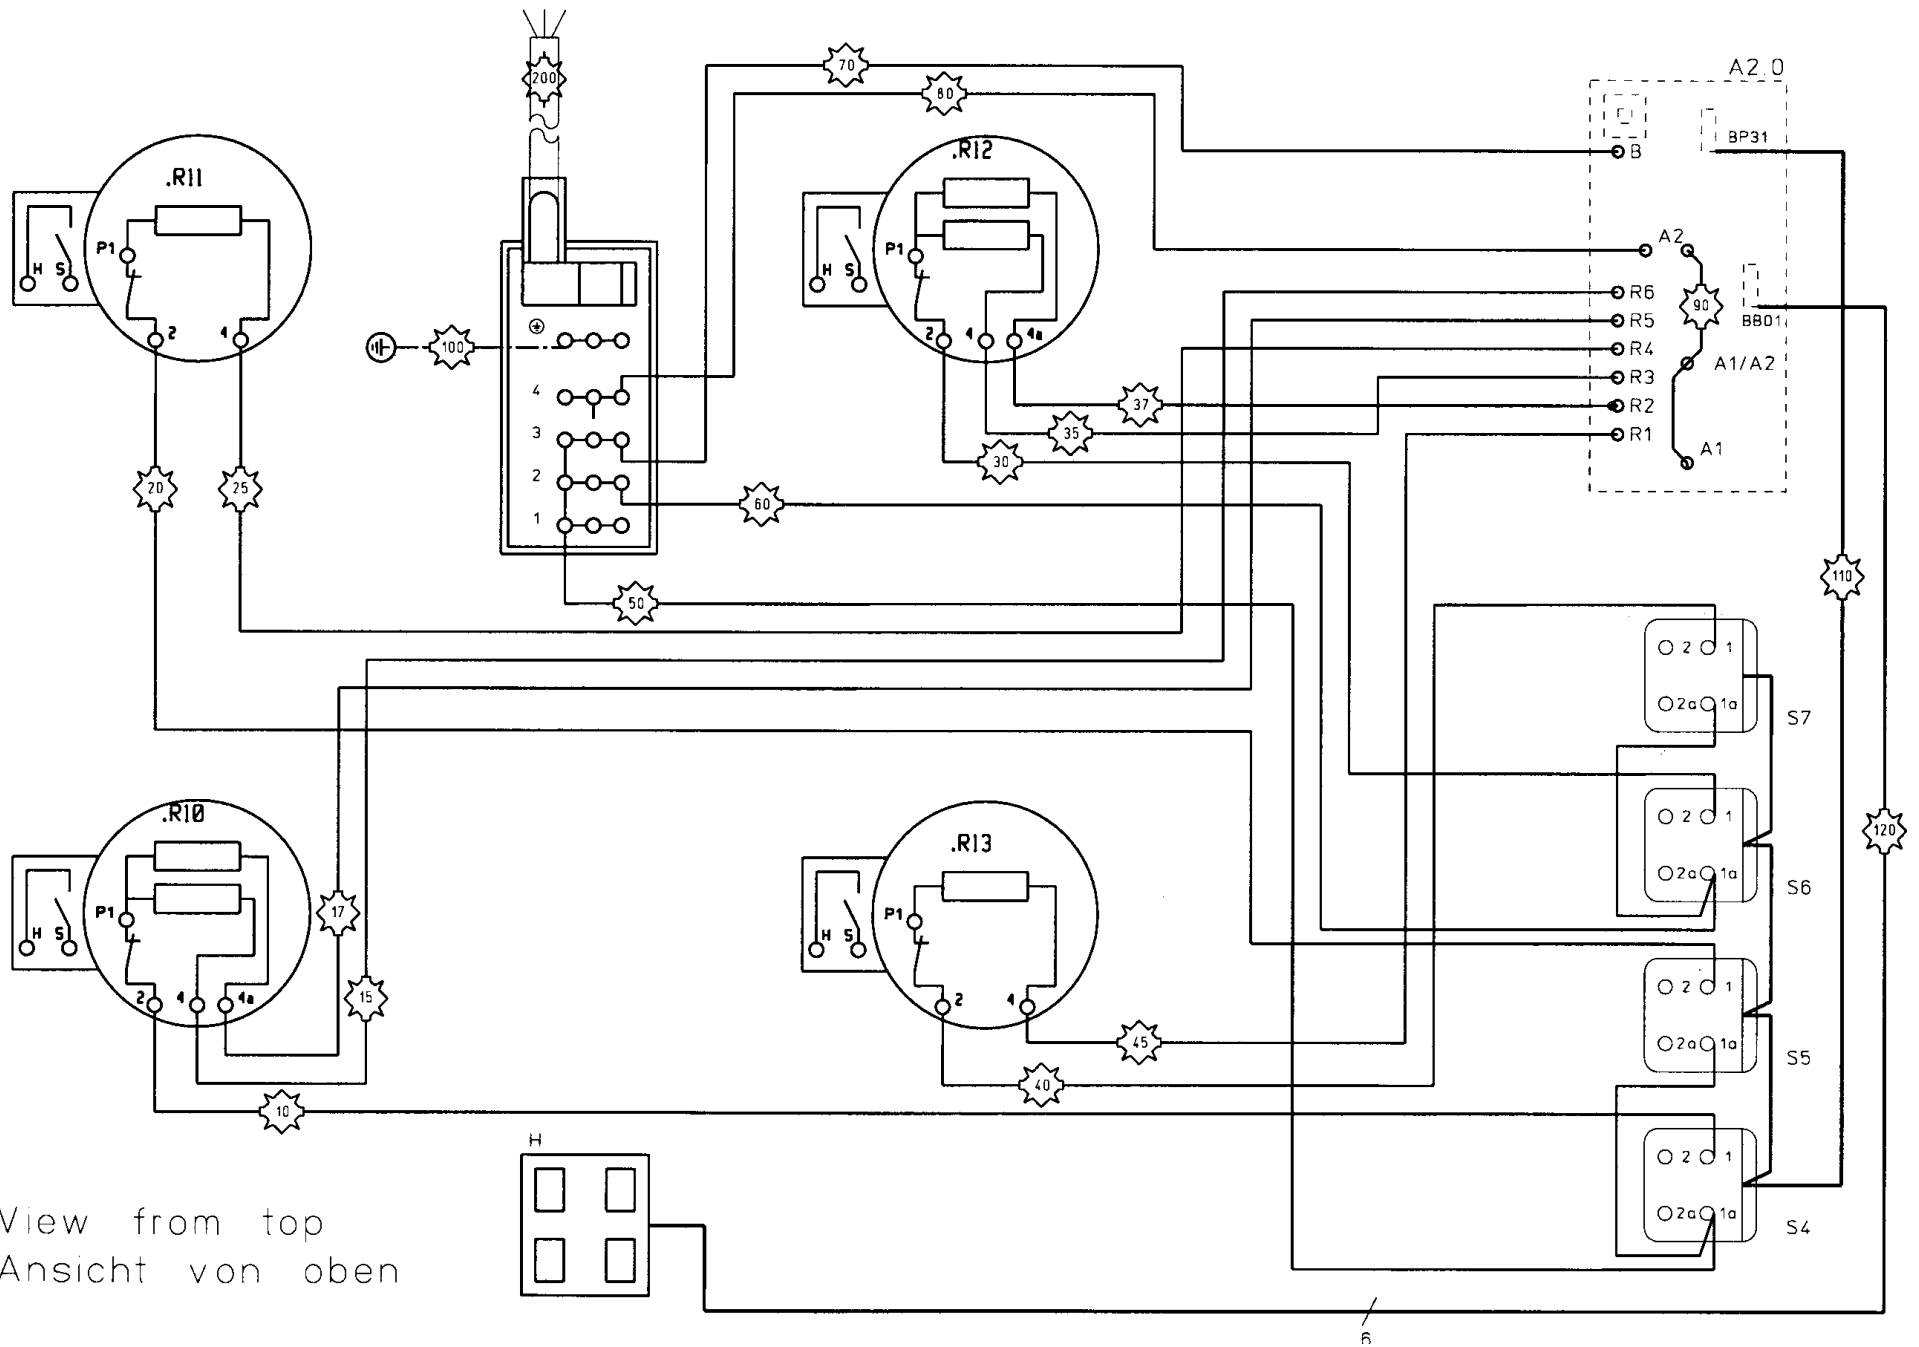

View from top
Ansicht von oben