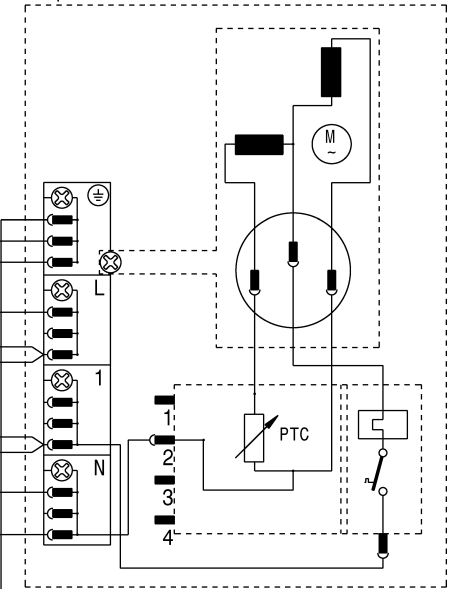

Freezer control unit

Thermostat

CS

Cabinet

Compressor

Blue
Brown
Green-Yellow