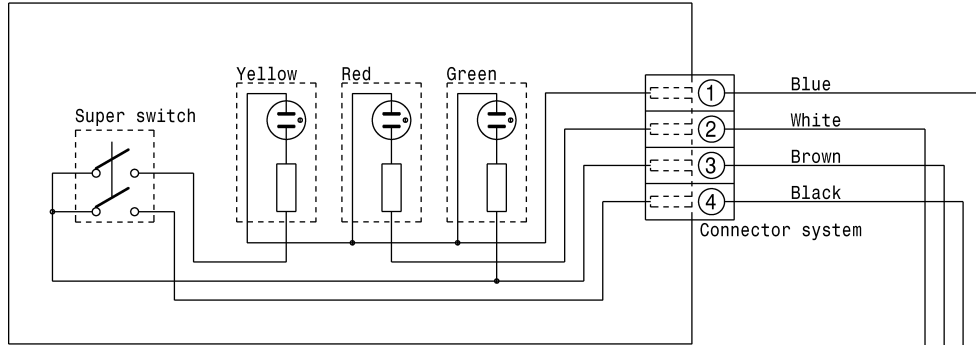

Freezer control unit

Thermostat

CS

Cabinet

Compressor

Blue
Brown
Green-Yellow