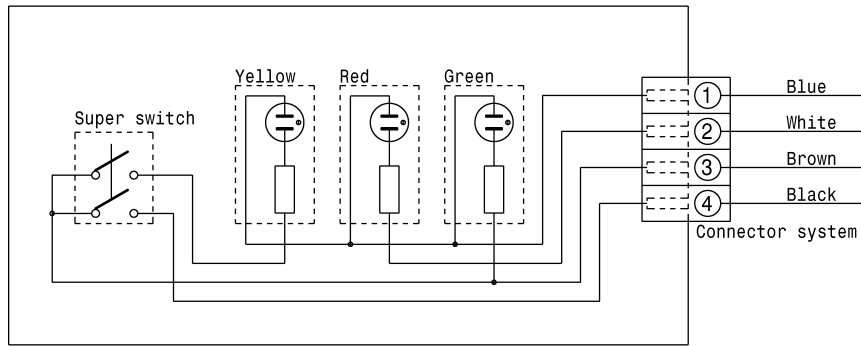

Freezer control unit

Thermostat

Cabinet

Compressor

CS

Blue

Brown

Green-Yellow