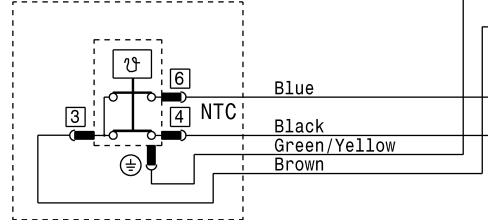

Freezer control unit

Thermostat

Cabinet

Compressor

CS

Blue

Brown

Green-Yellow