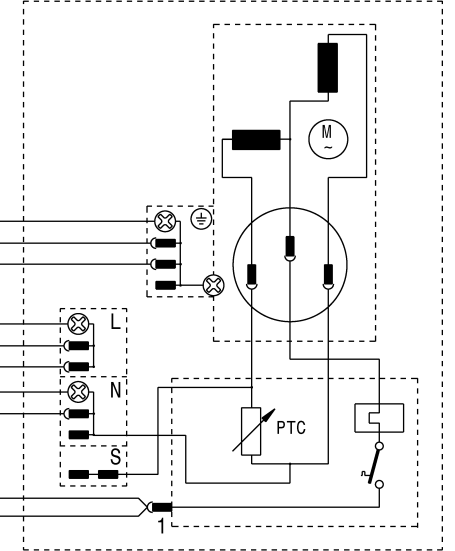

Freezer control unit

Thermostat

Cabinet

Compressor

CS

Blue

Brown

Green-Yellow