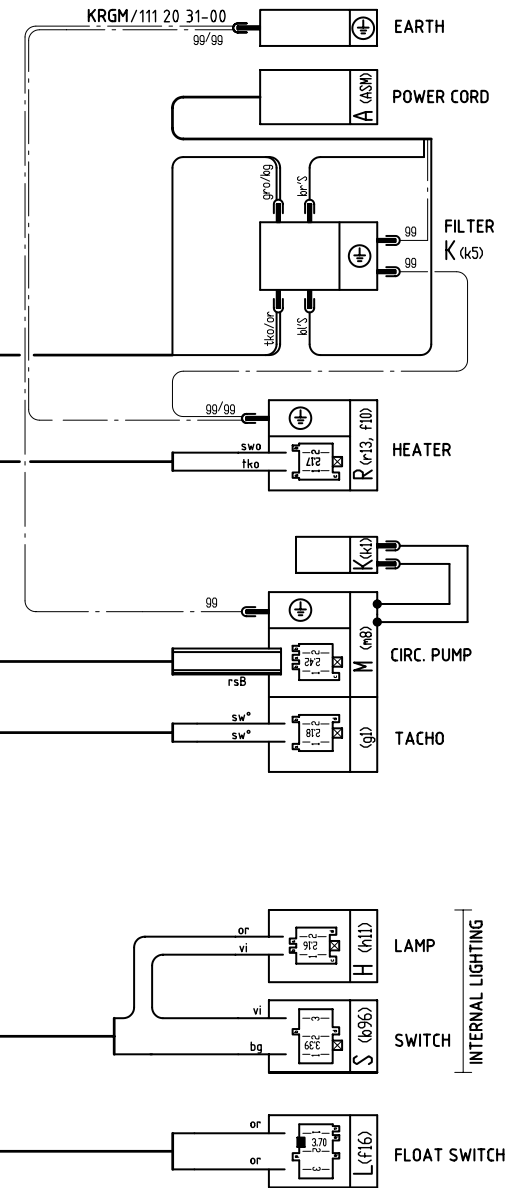

Wire harness (door)

111 11 57-10

Wire harness (base)

111 11 47-20

Connections (door)

111 12 88-00; FE10
111 20 52-00; E02.4

Connections (base)

111 20 31-00; KRGM
111 11 52-01; EMV4
111 11 53-00; EM2.3
111 11 54-00; ETTS4