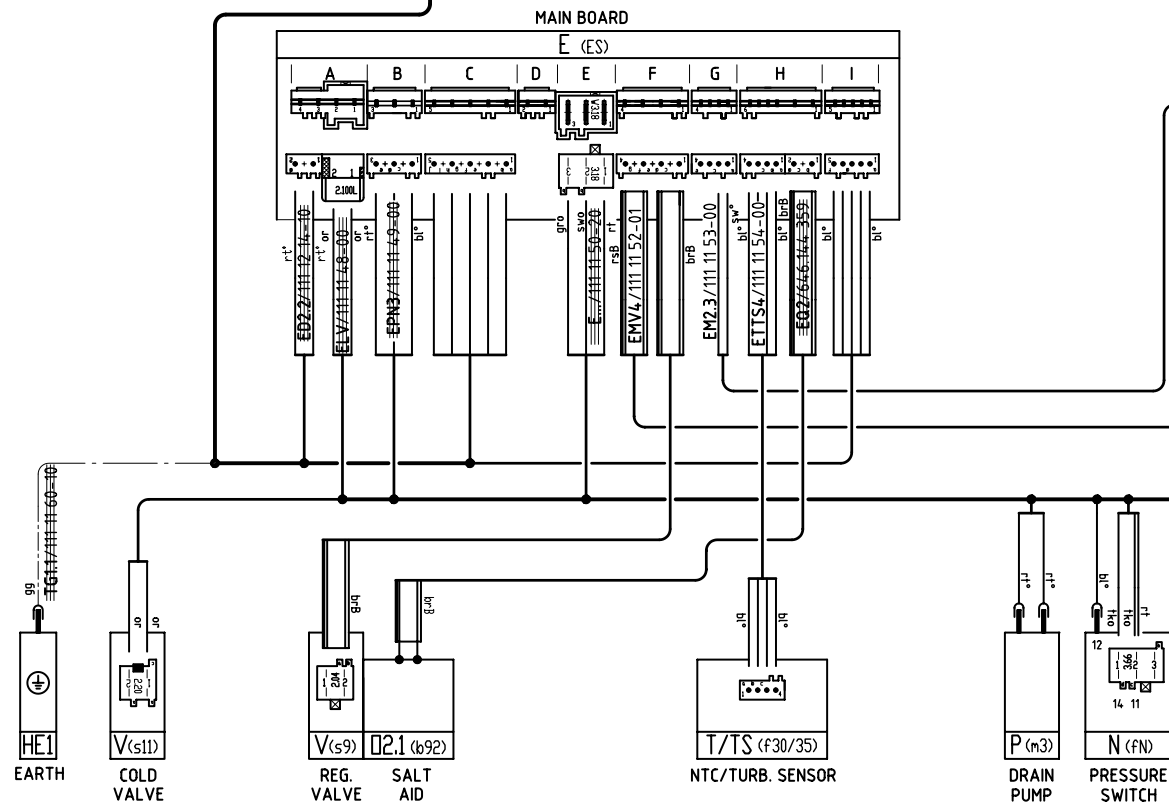

Wire harness (door)

111 11 57-10

Wire harness (base)

111 11 47-20

Connections (door)

111 12 88-00; FE10
111 20 52-00; E02.4

Connections (base)

111 20 31-00; KRGM
111 11 52-01; EMV4
111 11 53-00; EM2.3
111 11 54-00; ETTS4