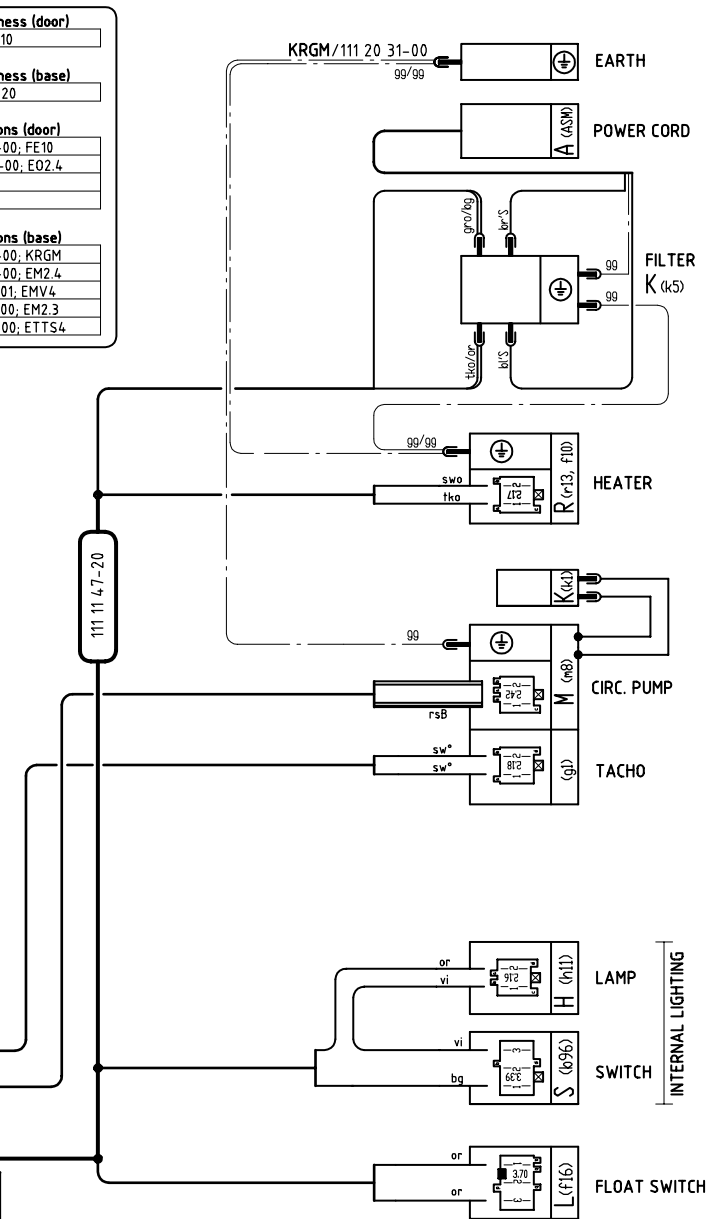

Wire harness (door)
111 11 57-10
Wire harness (base)
111 11 47-20
Connections (door)
111 12 88-00; FE10
111 20 52-00; EO2.4
Connections (base)
111 20 31-00; KRGM
111 30 15-00; EM2.4
111 11 52-01; EMV4
111 11 53-00; EM2.3
111 11 54-00; ETTS4