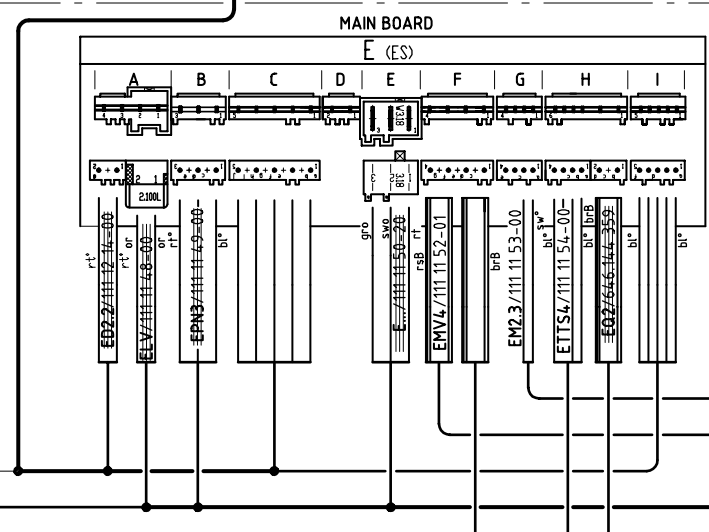

<b>Wire harness (door)</b>
111 11 57-10
<b>Wire harness (base)</b>
111 11 12-10
<b>Connections (door)</b>
111 12 88-00; FE10
111 20 52-00; EO2.4
<b>Connections (base)</b>
111 20 31-00; KRGM
111 11 52-01; EMV4
111 11 53-00; EM2.3
111 11 54-00; ETTS4