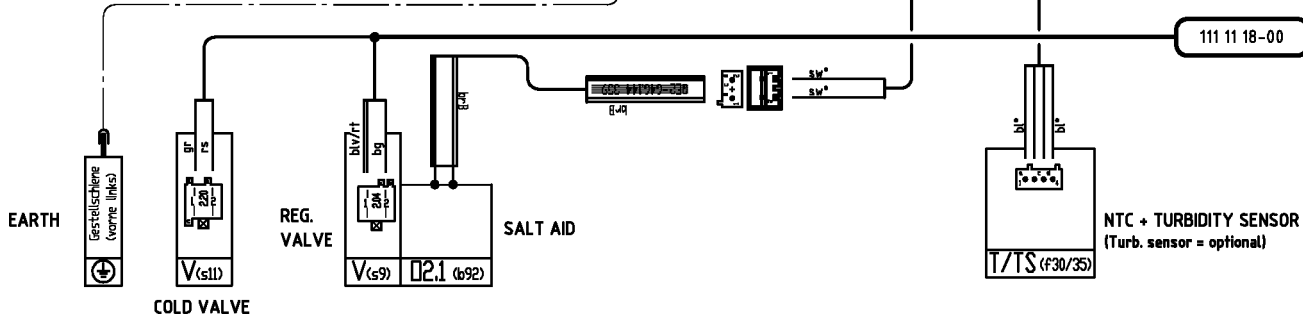

<b>Wire harness (door)</b>	111 20 28-10
<b>Wire harness (base)</b>	111 11 18-00
<b>Connections (door)</b>	646.144.448; TG
<b>Connections (base)</b>	111 11 09-00; KRGM 111 58 69-00; XM2

VDR 111 202 600