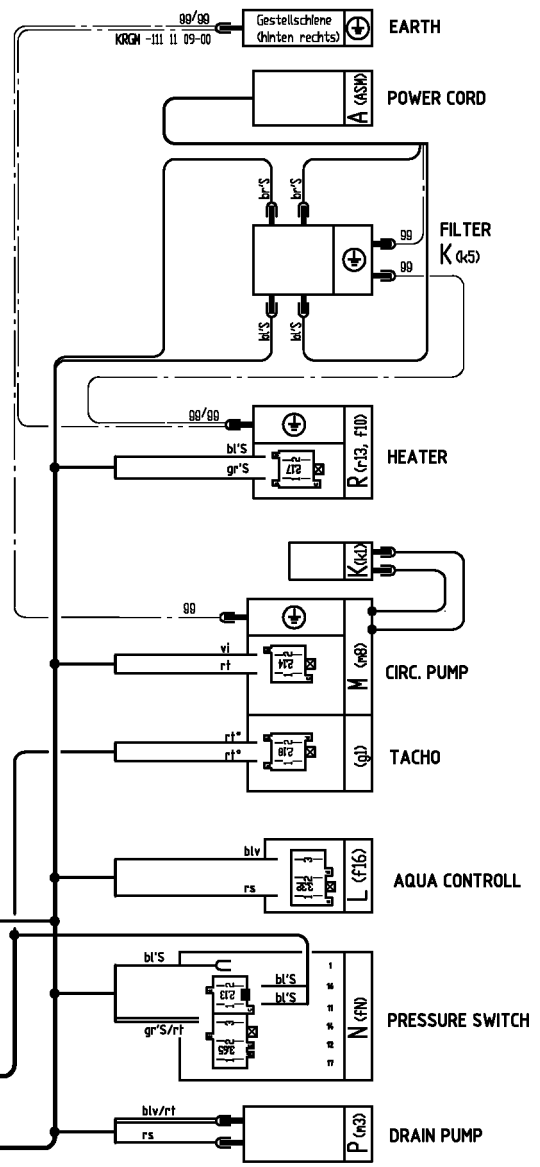

<b>Wire harness (door)</b>	111 20 28-10
<b>Wire harness (base)</b>	111 11 18-00
<b>Connections (door)</b>	646.144.448; TG
<b>Connections (base)</b>	111 11 09-00; KRGM 111 58 69-00; XM2

VDR 111 202 600