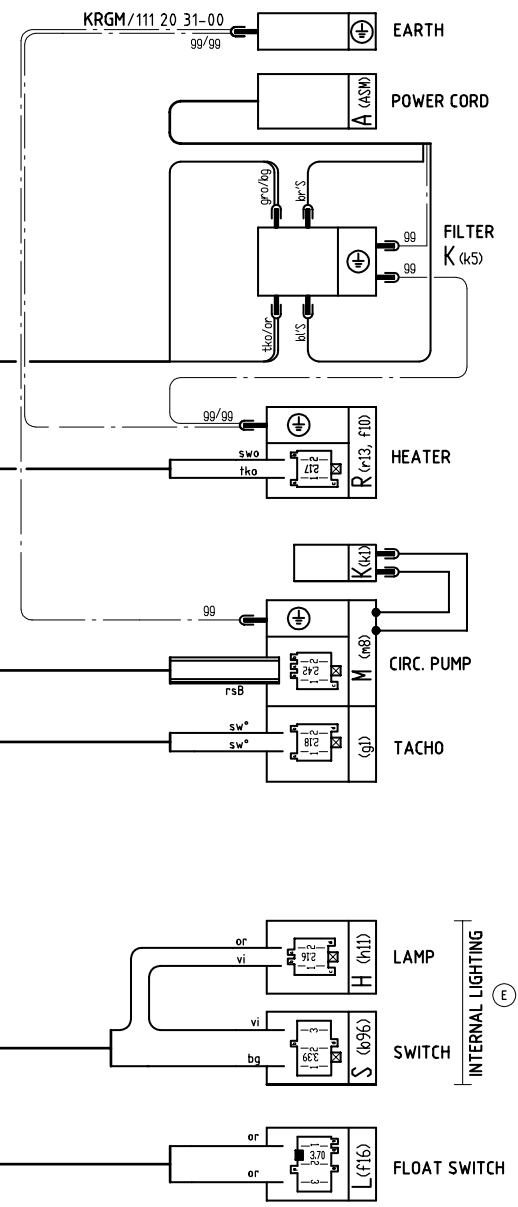

Wire harness (door)	111 11 57-10
Wire harness (base)	111 11 47-20
Connections (door)	111 12 88-00; FE10 111 20 52-00; EO2.4
Connections (base)	111 20 31-00; KRGM 111 30 15-00; EM2.4 111 11 52-01; EMV4 111 11 53-00; EM2.3 111 11 54-00; ETTS4

VDR 111 128 710
© Electrolux