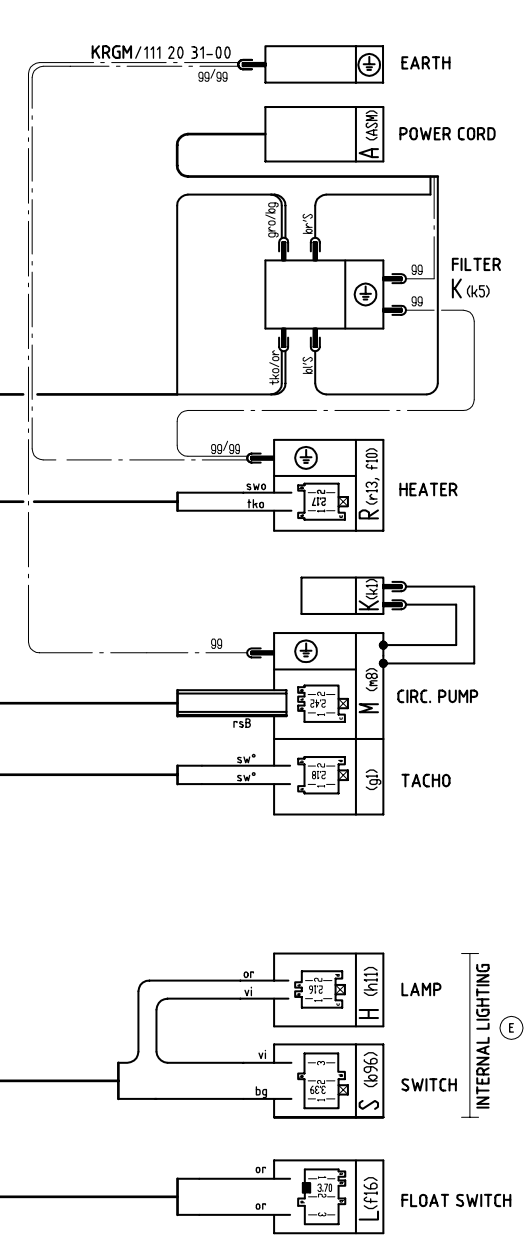

**Wire harness (door)**  
111 11 57-10

**Wire harness (base)**  
111 11 47-20

**Connections (door)**  
111 12 88-00; FE10  
111 20 52-00; E02.4

**Connections (base)**  
111 20 31-00; KRGM  
111 30 15-00; EM2.4  
111 11 52-01; EMV.4  
111 11 53-00; EM2.3  
111 11 54-00; ETTS.4

VDR 111 128 700