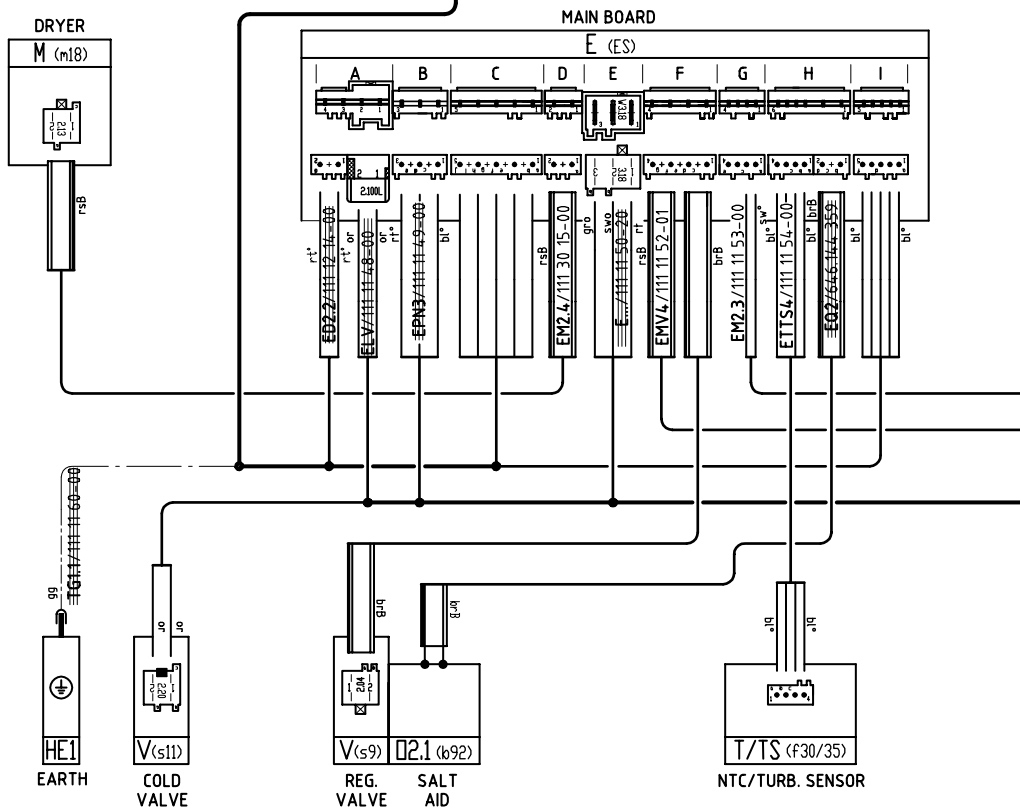

**Wire harness (door)**  
111 11 57-10

**Wire harness (base)**  
111 11 47-20

**Connections (door)**  
111 12 88-00; FE10  
111 20 52-00; E02.4

**Connections (base)**  
111 20 31-00; KRGM  
111 30 15-00; EM2.4  
111 11 52-01; EMV.4  
111 11 53-00; EM2.3  
111 11 54-00; ETTS.4

VDR 111 128 700