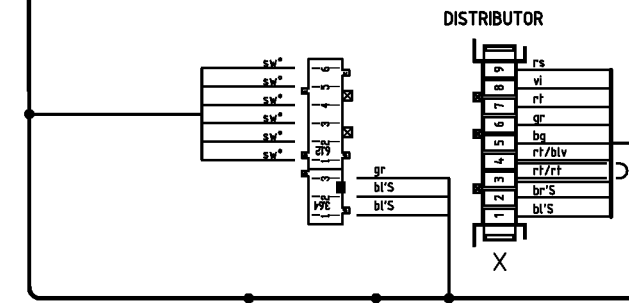

Wire harness (door) 111 12 75-10
Wire harness (base) 111 11 18-00
Connections (door) 646.144.448; TG
Connections (base) 111 11 09-00; KRGM

VDR 111 126 700