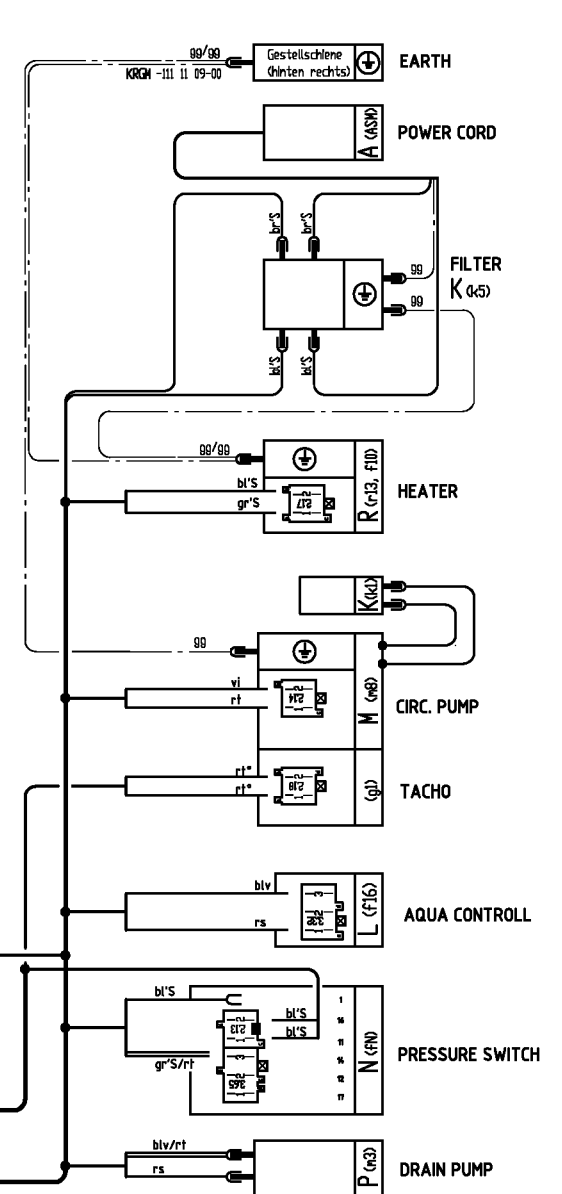

Wire harness (door) 111 12 75-10
Wire harness (base) 111 11 18-00
Connections (door) 646.144.448; TG
Connections (base) 111 11 09-00; KRGM

VDR 111 126 700