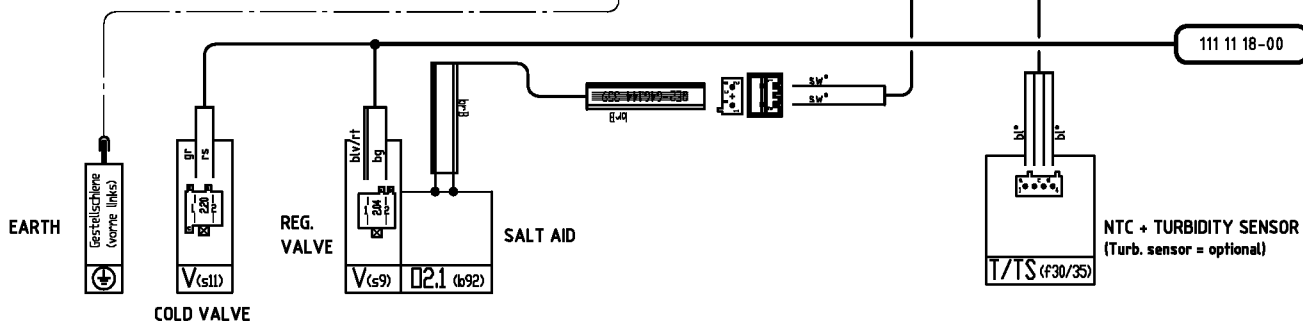

Wire harness (door) 111 12 75-10
Wire harness (base) 111 11 18-00
Connections (door) 646.144.448; TG
Connections (base) 111 11 09-00; KRGM

VDR 111 126 700