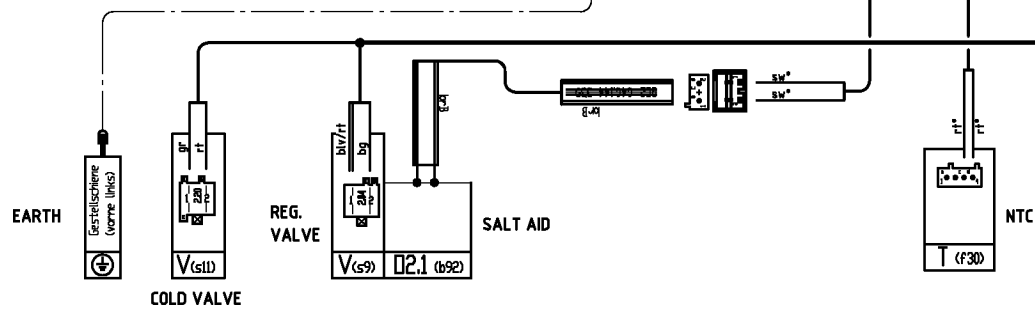

Wire harness (door)	111 12 42-00
Wire harness (base)	111 11 61-00
Connections (door)	646.144.448; TG
Connections (base)	111 11 09-00; KRGM

VDR 111 124 300