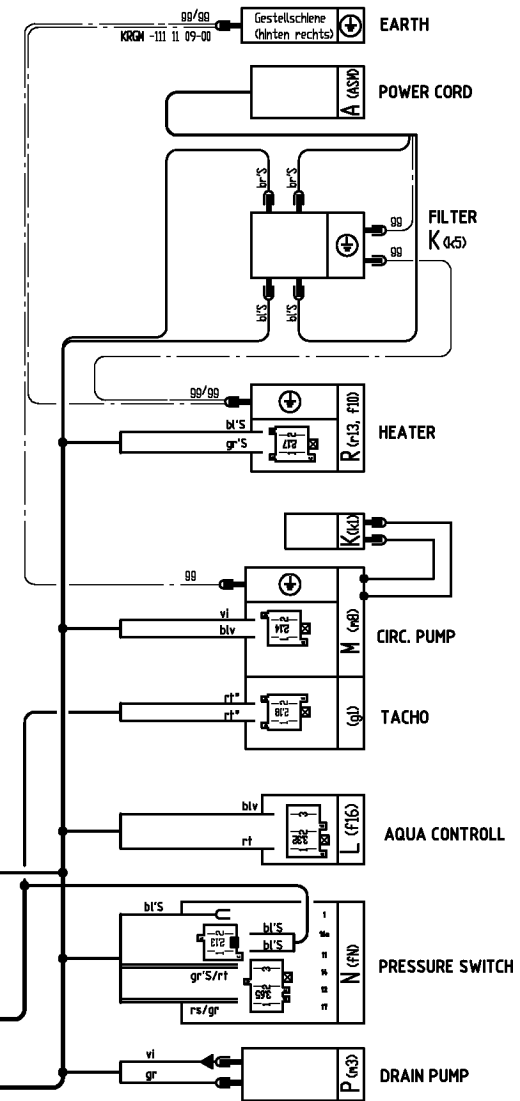

Wire harness (door)	111 12 42-00
Wire harness (base)	111 11 61-00
Connections (door)	646.144.448; TG
Connections (base)	111 11 09-00; KRGM

VDR 111 124 300