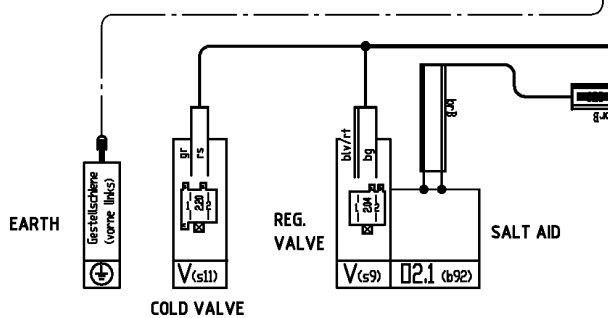

Wire harness (door)
111 12 37-00
Wire harness (base)
111 11 18-00
Connections (door)
111 55 49-00; ED2
646.144 448; TG
Connections (base)
111 11 09-00; KRGM

VDR 111 124 000