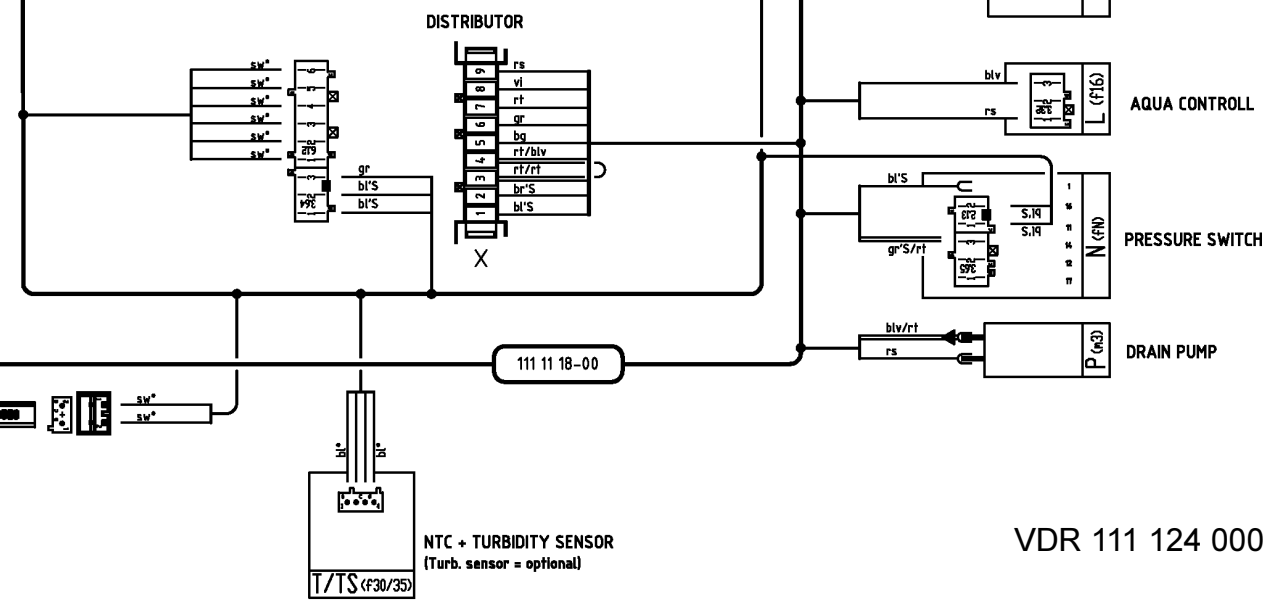

Wire harness (door)
111 12 37-00
Wire harness (base)
111 11 18-00
Connections (door)
111 55 49-00; ED2
646.144 448; TG
Connections (base)
111 11 09-00; KRGM

VDR 111 124 000