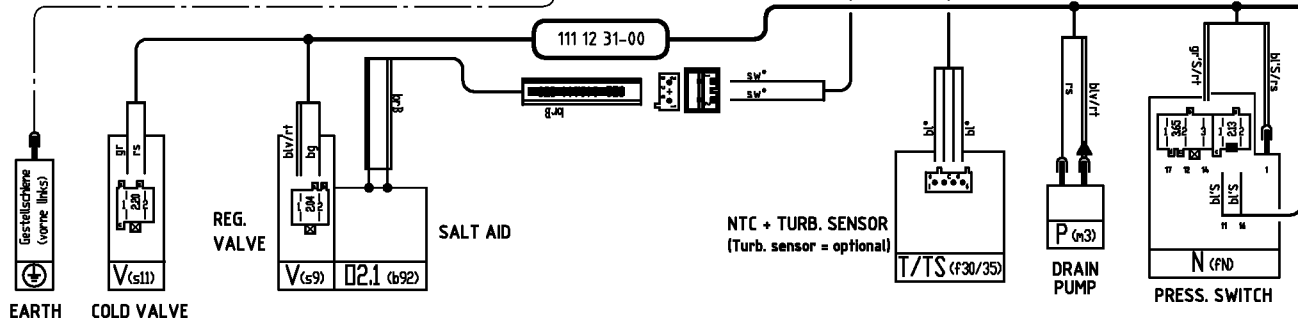

| |
|----------------------------|
| Wire harness (door) |
| 111 12 37-00 |
| Wire harness (base) |
| 111 12 31-00 |
| Connections (door) |
| 111 55 49-00; ED2 |
| 64.6.144.44.8; TG |
| Connections (base) |
| 111 11 09-00; KRGM |