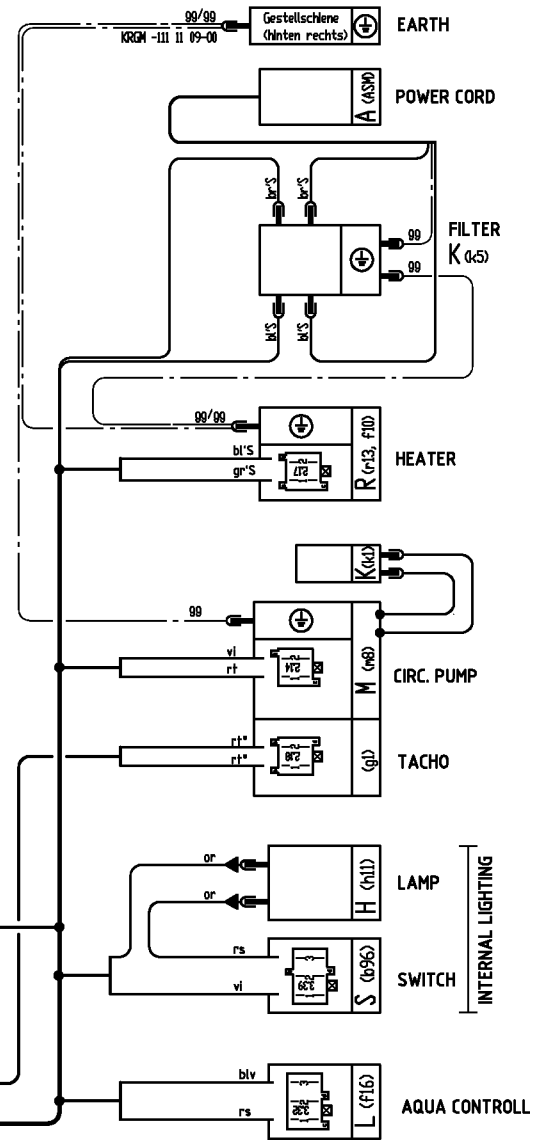

| |
|----------------------------|
| Wire harness (door) |
| 111 12 37-00 |
| Wire harness (base) |
| 111 12 31-00 |
| Connections (door) |
| 111 55 49-00; ED2 |
| 64.6.144.44.8; TG |
| Connections (base) |
| 111 11 09-00; KRGM |