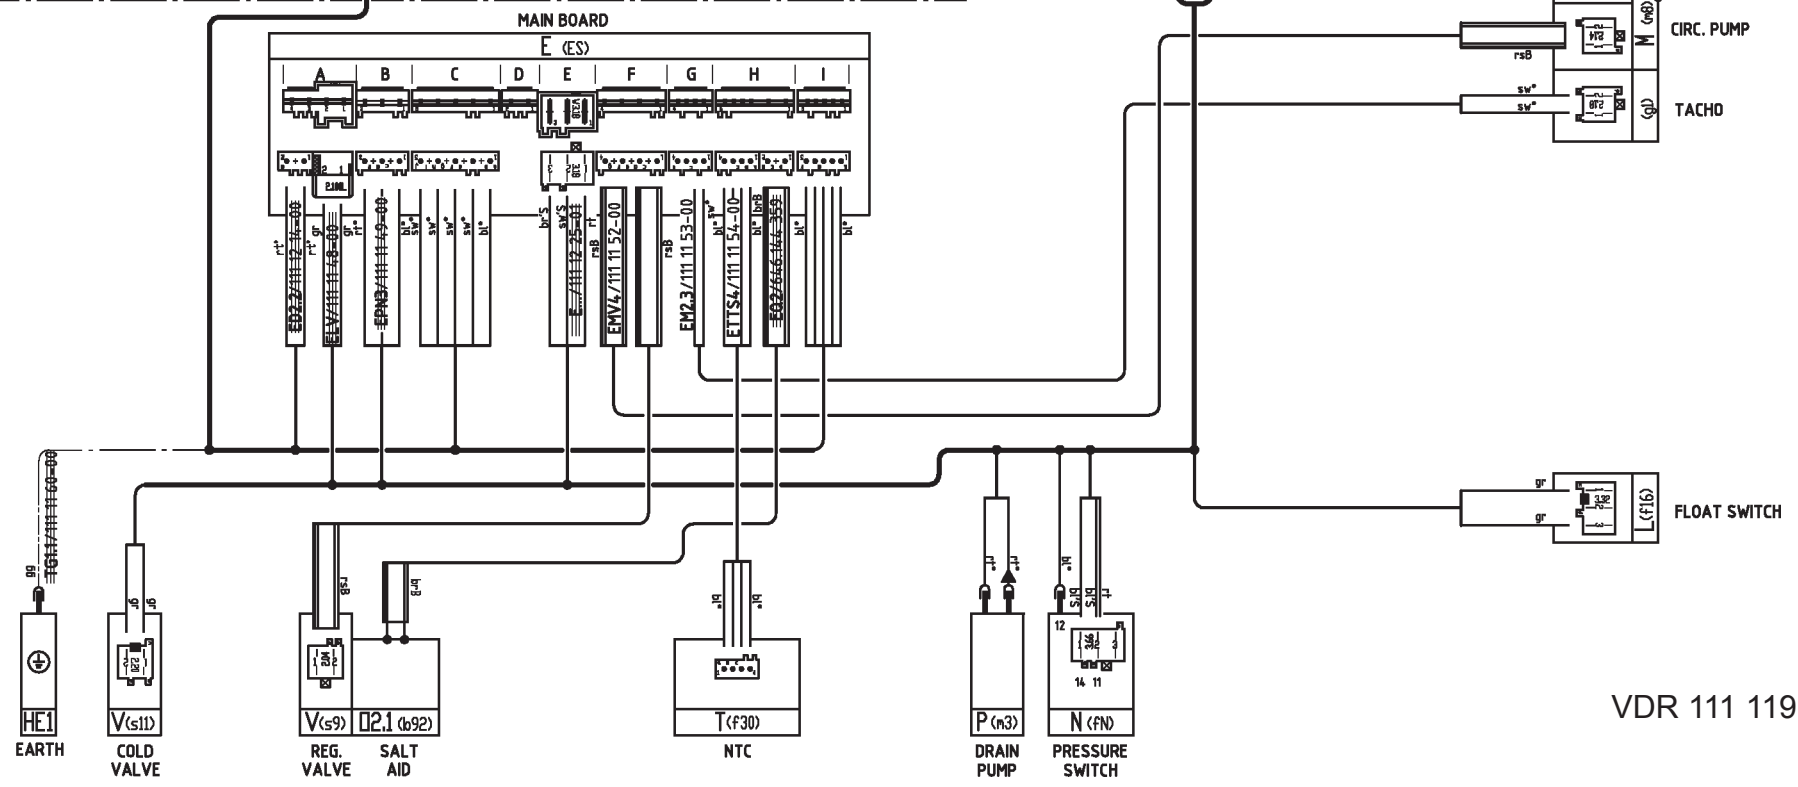

Wire harness (door)
111 11 70-01

Wire harness (base)
111 11 12-01

Connections (door)

Connections (base)
111 11 09-00, KRGM

111 11 52-00; EMV4
111 11 53-00; EM2.3
111 11 54-00; ETTS4

VDR 111 119 600