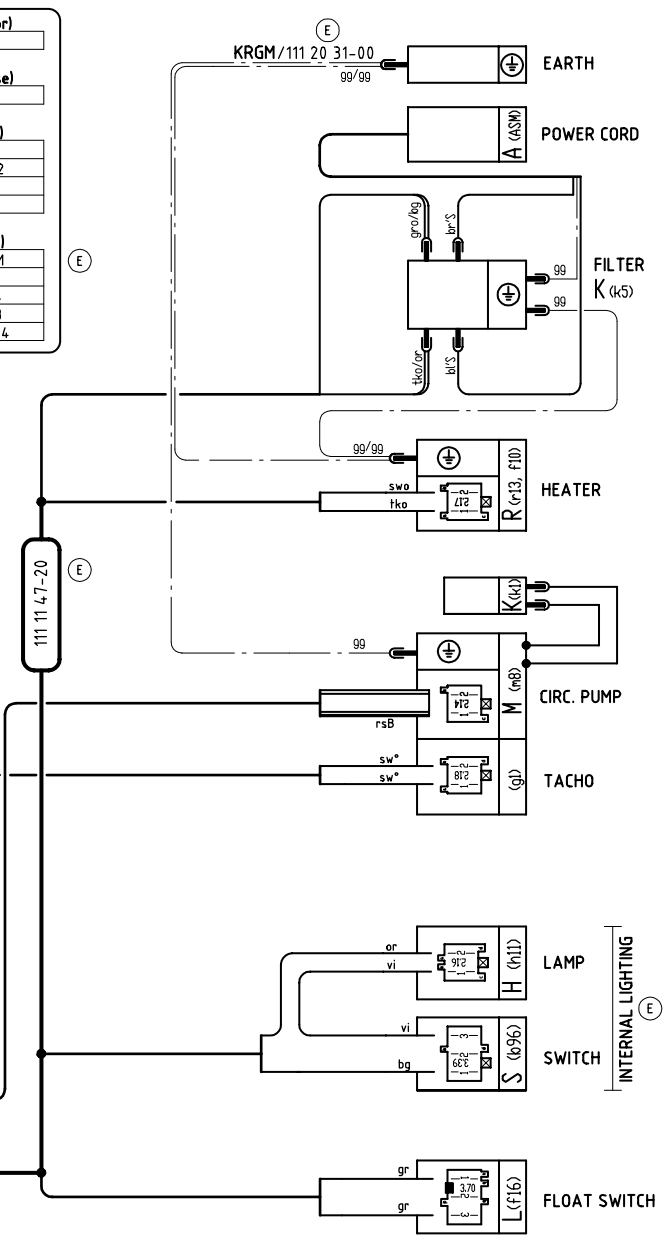

Wire harness (door)	111 11 57-10
Wire harness (base)	111 11 47-20
Connections (door)	646.144.366; FE11 111 12 24-00; EO2.2
Connections (base)	111 20 31-00; KRGM 111 11 51-00; EM2.2 111 11 52-00; EMV4 111 11 53-00; EM2.3 111 11 54-00; ETTS4

VDR 111 119 510